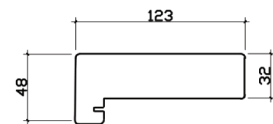

ELITE 3.0M (APPROX 10FT)

4 DOOR, DOUBLE GLAZED, HARDWOOD CORE WITH OAK VENEER,
EXTERNAL BIFOLD DOOR SET.

DOOR DIMENSIONS

FRAME HEAD

FRAME JAMBS R/L

FRAME CILL

VISIBLE GLASS AREA	4.16m ²
U VALUE	1.4W/M2K
BRICKWORK OPENING	3000MM x 2100MM (WxH)
WEIGHT APPROXIMATELY	186.5KG