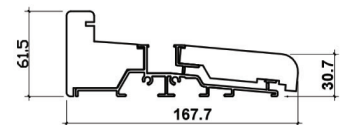

ELITE 3.0M (APPROX 10FT)

4 DOOR, DOUBLE GLAZED, HARDWOOD CORE WITH OAK VENEER,
EXTERNAL BIFOLD DOOR SET.

DOOR DIMENSIONS

FRAME HEAD

FRAME JAMBS R/L

FRAME CILL

VISIBLE GLASS AREA	4.16m ²
U VALUE	1.4W/M2K
BRICKWORK OPENING	3000MM x 2100MM (WxH)
WEIGHT APPROXIMATELY	186.5KG