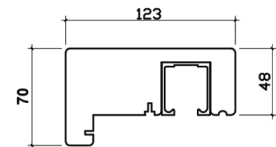

ELITE 3.0M (APPROX 10FT)

4 DOOR, DOUBLE GLAZED, HARDWOOD CORE WITH OAK VENEER,
EXTERNAL BIFOLD DOOR SET.

DOOR DIMENSIONS

FRAME HEAD

FRAME JAMBS R/L

FRAME CILL

VISIBLE GLASS AREA	4.16m ²
U VALUE	1.4W/M2K
BRICKWORK OPENING	3000MM x 2100MM (WxH)
WEIGHT APPROXIMATELY	186.5KG