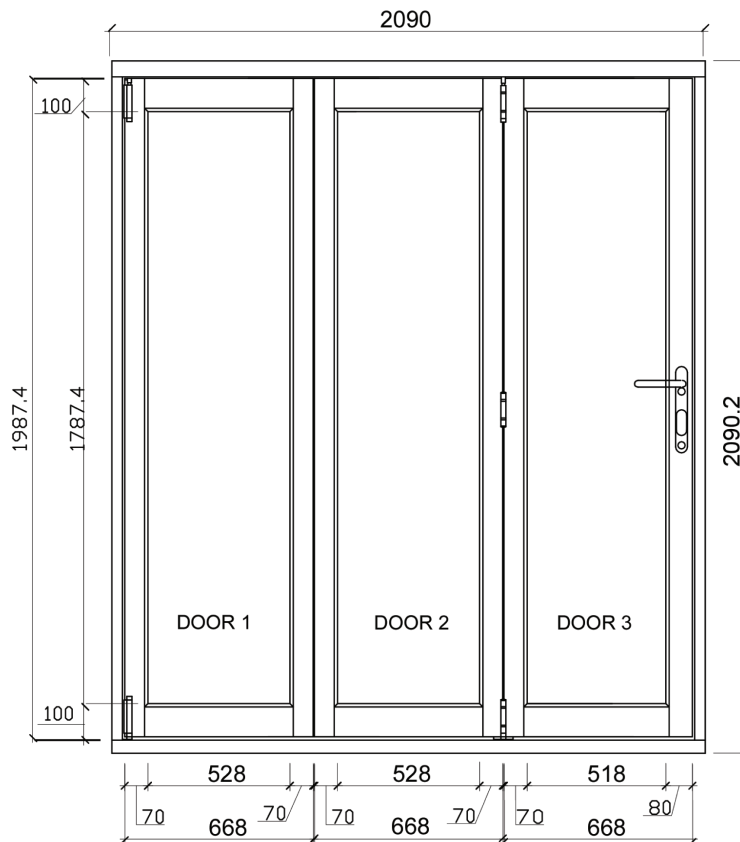

ELITE 2.1M (APPROX 7FT)

3 DOOR, DOUBLE GLAZED, HARDWOOD CORE WITH OAK VENEER, EXTERNAL BIFOLD DOOR SET.

DOOR DIMENSIONS

FRAME HEAD

FRAME JAMBS R/L

FRAME CILL

VISIBLE GLASS AREA	2.81M ²
U VALUE	1.4W/M2K
BRICKWORK OPENING	2100MM x 2100MM (WxH)
WEIGHT APPROXIMATELY	130.5KG