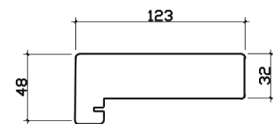

ELITE 2.1M (APPROX 7FT)

3 DOOR, DOUBLE GLAZED, HARDWOOD CORE WITH OAK VENEER, EXTERNAL BIFOLD DOOR SET.

DOOR DIMENSIONS

FRAME HEAD

FRAME JAMBS R/L

FRAME CILL

VISIBLE GLASS AREA	2.81M ²
U VALUE	1.4W/M2K
BRICKWORK OPENING	2100MM x 2100MM (WxH)
WEIGHT APPROXIMATELY	130.5KG