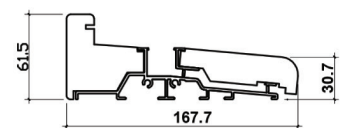

ELITE 2.1M (APPROX 7FT)

3 DOOR, DOUBLE GLAZED, HARDWOOD CORE WITH OAK VENEER, EXTERNAL BIFOLD DOOR SET.

DOOR DIMENSIONS

FRAME HEAD

FRAME JAMBS R/L

FRAME CILL

VISIBLE GLASS AREA	2.81M ²
U VALUE	1.4W/M2K
BRICKWORK OPENING	2100MM x 2100MM (WxH)
WEIGHT APPROXIMATELY	130.5KG