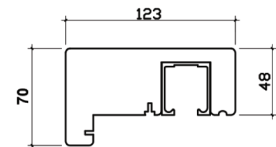

ELITE 2.1M (APPROX 7FT)

3 DOOR, DOUBLE GLAZED, HARDWOOD CORE WITH OAK VENEER, EXTERNAL BIFOLD DOOR SET.

DOOR DIMENSIONS

FRAME HEAD

FRAME JAMBS R/L

FRAME CILL

VISIBLE GLASS AREA	2.81M ²
U VALUE	1.4W/M2K
BRICKWORK OPENING	2100MM x 2100MM (WxH)
WEIGHT APPROXIMATELY	130.5KG