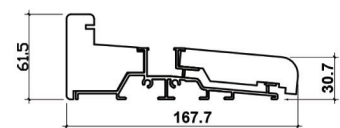

ELITE 1.8M (APPROX 6FT)

3 DOOR, DOUBLE GLAZED, HARDWOOD CORE WITH OAK VENEER, EXTERNAL BIFOLD DOOR SET.

DOOR DIMENSIONS

FRAME HEAD

FRAME JAMBS R/L

FRAME CILL

VISIBLE GLASS AREA	2.28M ²
U VALUE	1.4W/M2K
BRICKWORK OPENING	1800MM x 2100MM (WxH)
WEIGHT APPROXIMATELY	115.5KG