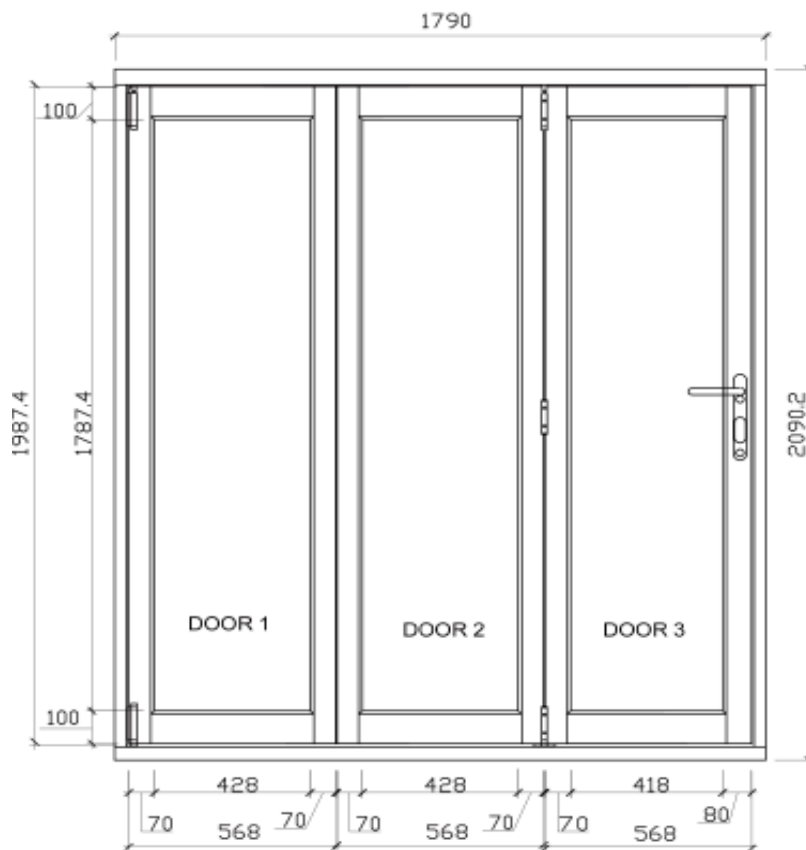

ELITE 1.8M (APPROX 6FT)

3 DOOR, DOUBLE GLAZED, HARDWOOD CORE WITH OAK VENEER, EXTERNAL BIFOLD DOOR SET.

DOOR DIMENSIONS

FRAME HEAD

FRAME JAMBS R/L

FRAME CILL

VISIBLE GLASS AREA	2.28M ²
U VALUE	1.4W/M2K
BRICKWORK OPENING	1800MM x 2100MM (WxH)
WEIGHT APPROXIMATELY	115.5KG