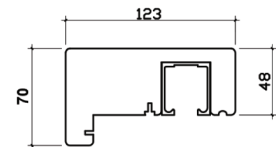

ELITE 1.8M (APPROX 6FT)

3 DOOR, DOUBLE GLAZED, HARDWOOD CORE WITH OAK VENEER, EXTERNAL BIFOLD DOOR SET.

DOOR DIMENSIONS

FRAME HEAD

FRAME JAMBS R/L

FRAME CILL

VISIBLE GLASS AREA	2.28M ²
U VALUE	1.4W/M2K
BRICKWORK OPENING	1800MM x 2100MM (WxH)
WEIGHT APPROXIMATELY	115.5KG