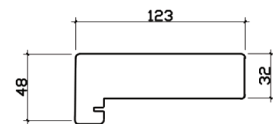

ELITE 1.8M (APPROX 6FT)

3 DOOR, DOUBLE GLAZED, HARDWOOD CORE WITH OAK VENEER, EXTERNAL BIFOLD DOOR SET.

DOOR DIMENSIONS

FRAME HEAD

FRAME JAMBS R/L

FRAME CILL

VISIBLE GLASS AREA	2.28M ²
U VALUE	1.4W/M2K
BRICKWORK OPENING	1800MM x 2100MM (WxH)
WEIGHT APPROXIMATELY	115.5KG