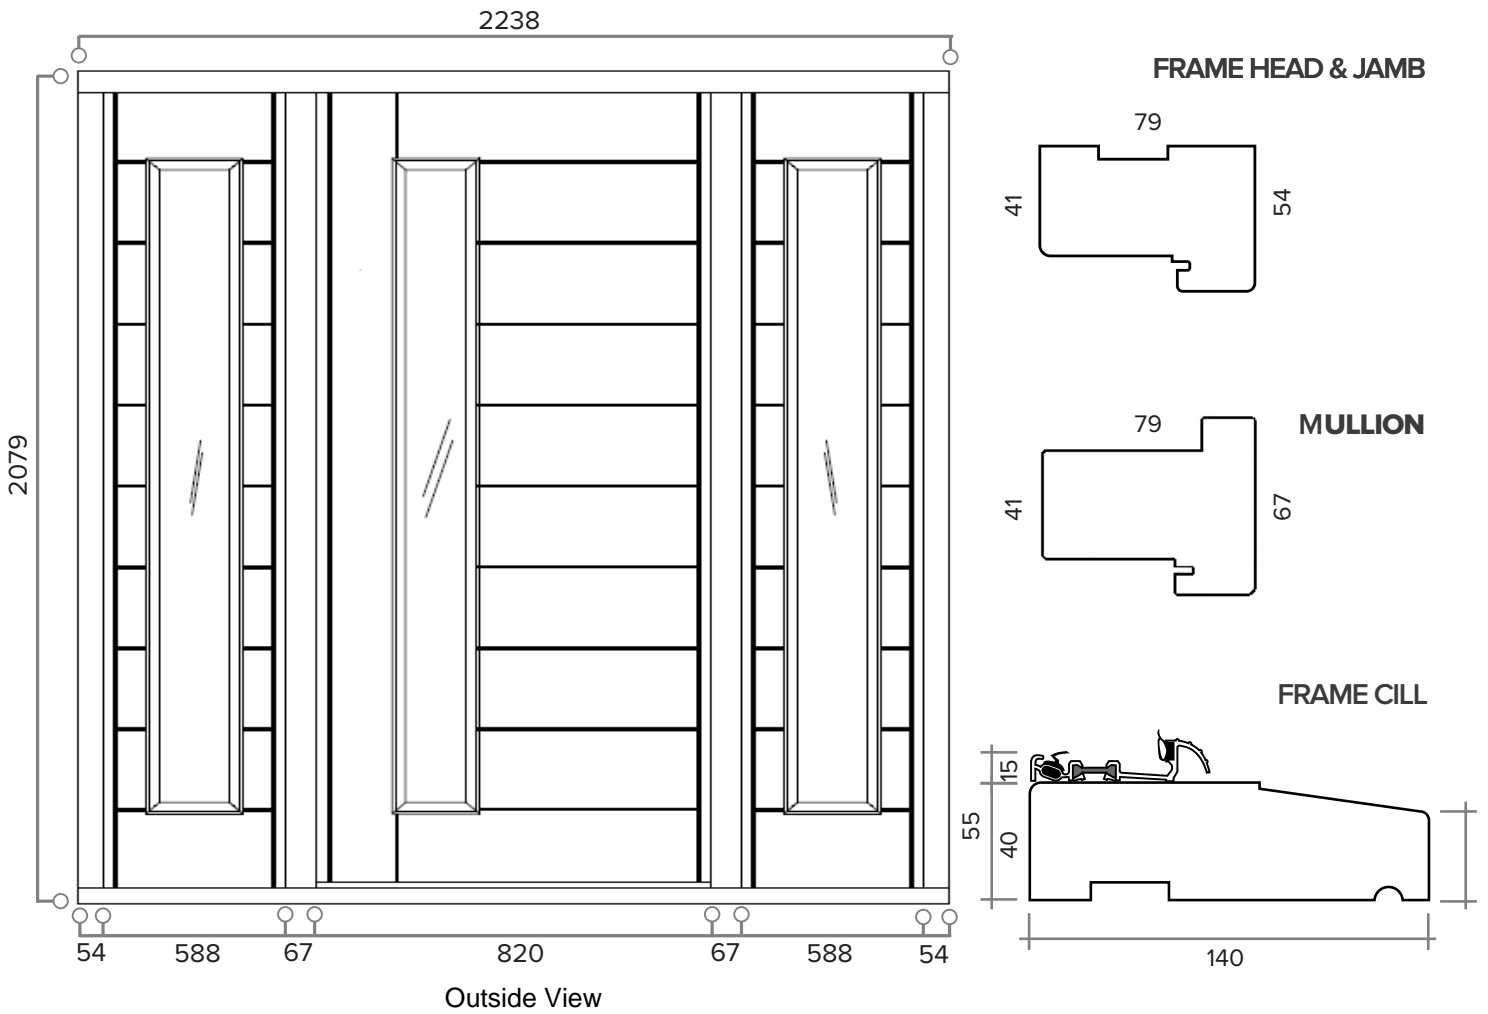

ULTIMATE EXTERNAL DOOR DOUBLE 457MM SIDE LIGHTS

HARDWOOD EXTERNAL DOOR AND SIDE LIGHTS
(ALSO AVAILABLE IN OAK)

DOOR DIMENSIONS	OUTER FRAME DIMENSIONS	RECOMMENDED BRICKWORK OPENING
838MM X 1981MM	1932MM X 2079MM	1942MM X 2089MM
OPENING DIRECTION		INWARDS ONLY
WEIGHT APPROXIMATELY		126KG
DOOR THICKNESS		44MM

ULTIMATE EXTERNAL DOOR DOUBLE 610MM SIDE LIGHTS

HARDWOOD EXTERNAL DOOR AND SIDE LIGHTS
(ALSO AVAILABLE IN OAK)

DOOR DIMENSIONS	OUTER FRAME DIMENSIONS	RECOMMENDED BRICKWORK OPENING
838MM X 1981MM	2238MM X 2079MM	2248MM X 2089MM
OPENING DIRECTION		INWARDS ONLY
WEIGHT APPROXIMATELY		132KG
DOOR THICKNESS		44MM