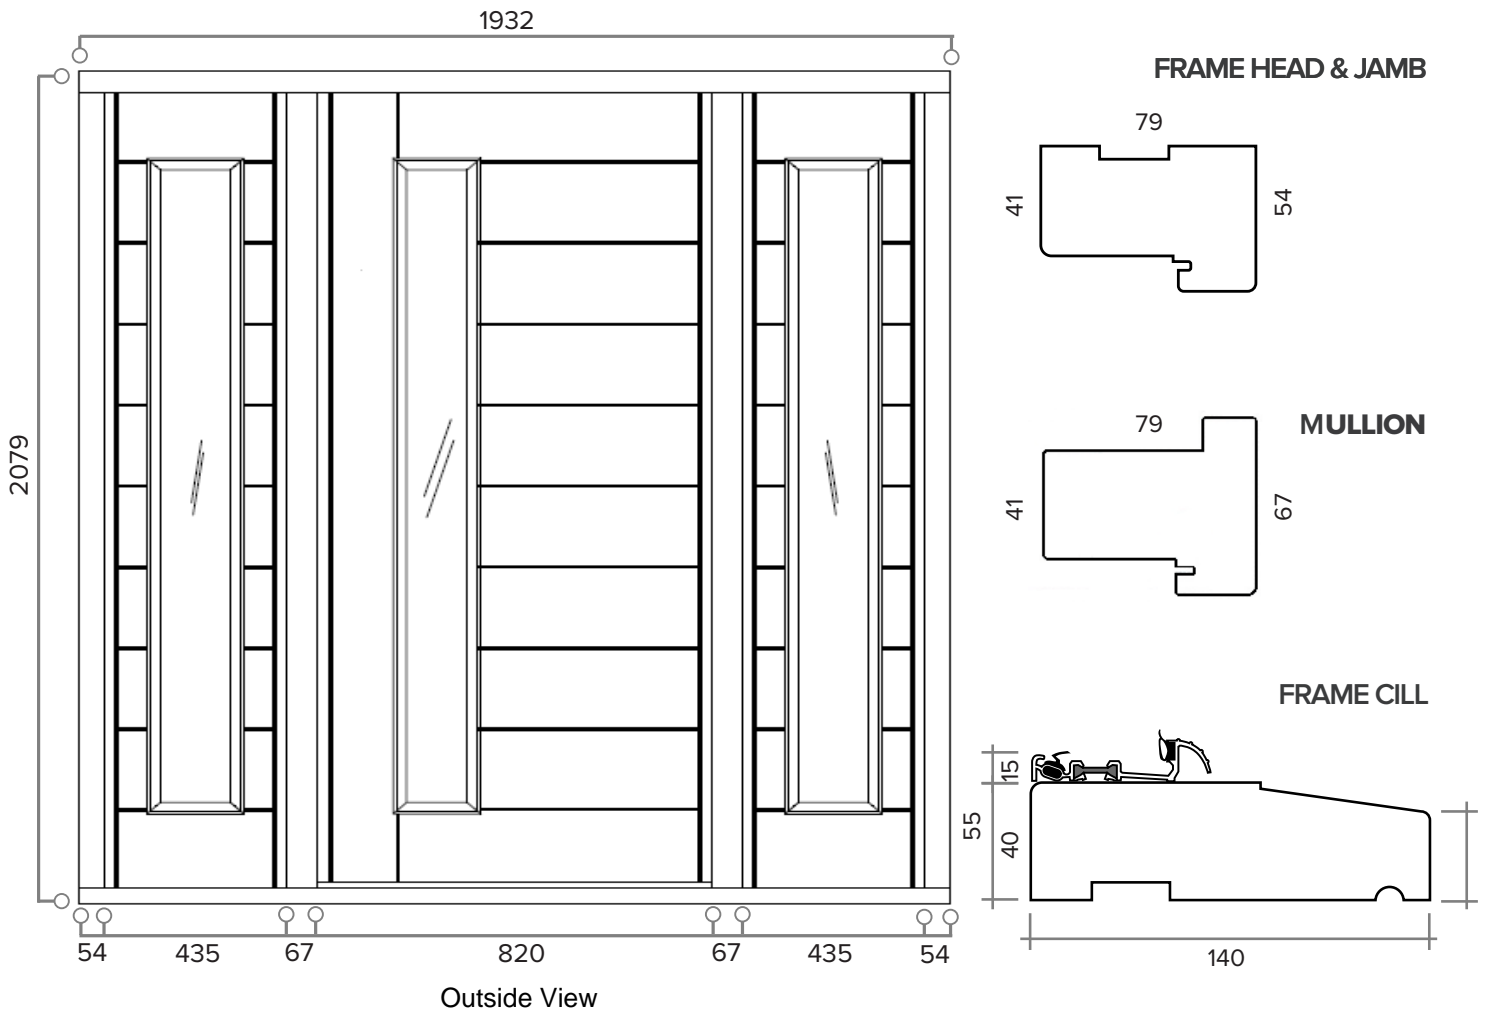

ULTIMATE EXTERNAL DOOR DOUBLE 457MM SIDE LIGHTS

HARDWOOD EXTERNAL DOOR AND SIDE LIGHTS
(ALSO AVAILABLE IN OAK)

DOOR DIMENSIONS	OUTER FRAME DIMENSIONS	RECOMMENDED BRICKWORK OPENING
838MM X 1981MM	1932MM X 2079MM	1942MM X 2089MM
OPENING DIRECTION		INWARDS ONLY
WEIGHT APPROXIMATELY		126KG
DOOR THICKNESS		44MM

ULTIMATE EXTERNAL DOOR DOUBLE 610MM SIDE LIGHTS

HARDWOOD EXTERNAL DOOR AND SIDE LIGHTS
(ALSO AVAILABLE IN OAK)

DOOR DIMENSIONS	OUTER FRAME DIMENSIONS	RECOMMENDED BRICKWORK OPENING
838MM X 1981MM	2238MM X 2079MM	2248MM X 2089MM
OPENING DIRECTION		INWARDS ONLY
WEIGHT APPROXIMATELY		132KG
DOOR THICKNESS		44MM