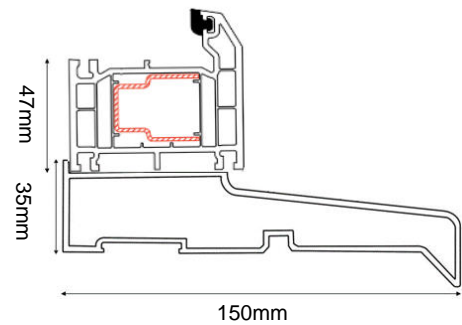

BELFRY COMPOSITE DOOR SET

COMPOSITE EXTERNAL DOOR + DOUBLE SIDELITE

(AVAILABLE IN BLACK/WHITE, GREY/WHITE, BLUE/WHITE & CHARTWELL GREEN/WHITE)

Frame Head/Jamb

Frame & Drip Sill

DOOR DIMENSIONS	DOOR & FRAME DIMENSIONS	RECOMMENDED BRICKWORK OPENING
836mm x 1957mm	2238mm x 2079mm	2248mm x 2089mm
UVALUE		1.4W/M2K
OPENING DIRECTION		INWARDS ONLY
WEIGHT APPROXIMATELY		132kg
DOOR THICKNESS		44MM