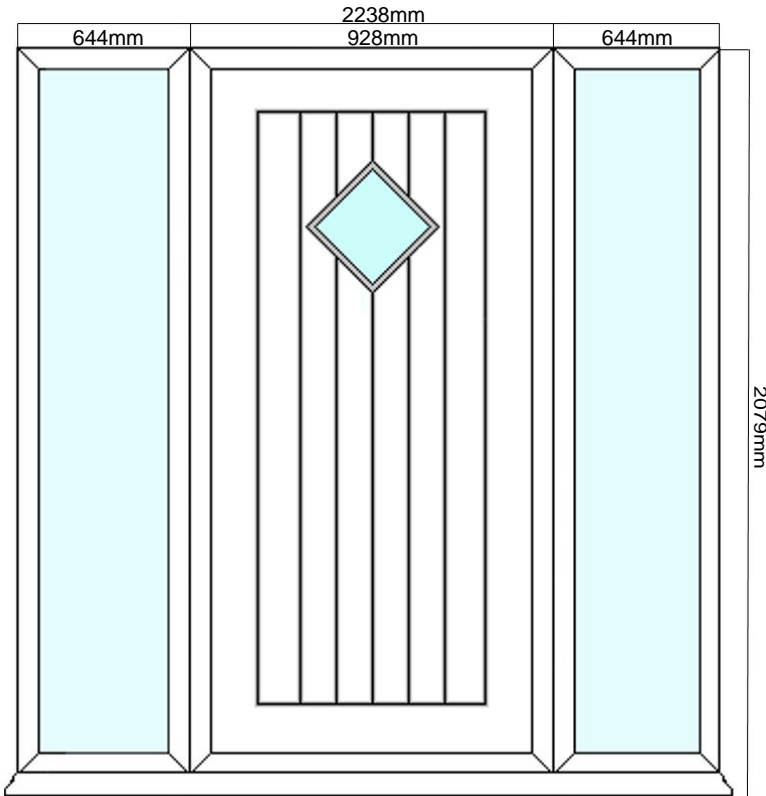

BELFRY COMPOSITE DOOR SET

COMPOSITE EXTERNAL DOOR + DOUBLE SIDELITE

(AVAILABLE IN BLACK/WHITE, GREY/WHITE, BLUE/WHITE & CHARTWELL GREEN/WHITE)

Frame Head/Jamb

Frame & Drip Sill

DOOR DIMENSIONS	DOOR & FRAME DIMENSIONS	RECOMMENDED BRICKWORK OPENING
836mm x 1957mm	2238mm x 2079mm	2248mm x 2089mm
UVALUE		1.4W/M2K
OPENING DIRECTION		INWARDS ONLY
WEIGHT APPROXIMATELY		132kg
DOOR THICKNESS		44MM