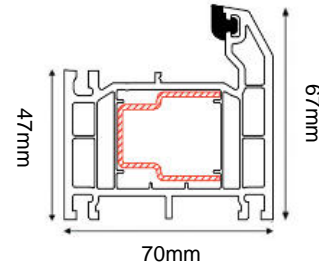

BELFRY COMPOSITE DOOR SET

COMPOSITE EXTERNAL DOOR + DOUBLE SIDELITE

(AVAILABLE IN BLACK/WHITE, GREY/WHITE, BLUE/WHITE & CHARTWELL GREEN/WHITE)

Frame Head/Jamb

Frame & Drip Sill

DOOR DIMENSIONS	DOOR & FRAME DIMENSIONS	RECOMMENDED BRICKWORK OPENING
836mm x 1957mm	2238mm x 2079mm	2248mm x 2089mm
UVALUE		1.4W/M2K
OPENING DIRECTION		INWARDS ONLY
WEIGHT APPROXIMATELY		132kg
DOOR THICKNESS		44MM