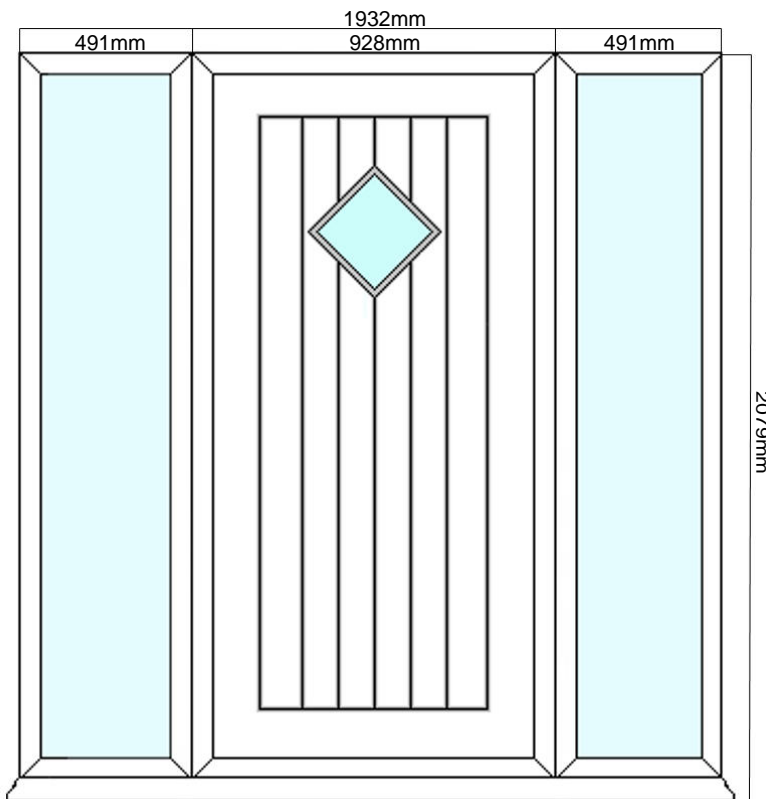

BELFRY COMPOSITE DOOR SET

COMPOSITE EXTERNAL DOOR + DOUBLE SIDELITE

(AVAILABLE IN BLACK/WHITE, GREY/WHITE, BLUE/WHITE & CHARTWELL GREEN/WHITE)

Frame Head/Jamb

Frame & Drip Sill

DOOR DIMENSIONS	DOOR & FRAME DIMENSIONS	RECOMMENDED BRICKWORK OPENING
836mm x 1957mm	1932mm x 2079mm	1942mm x 2089mm
UVALUE		1.4W/M2K
OPENING DIRECTION		INWARDS ONLY
WEIGHT APPROXIMATELY		126kg
DOOR THICKNESS		44MM