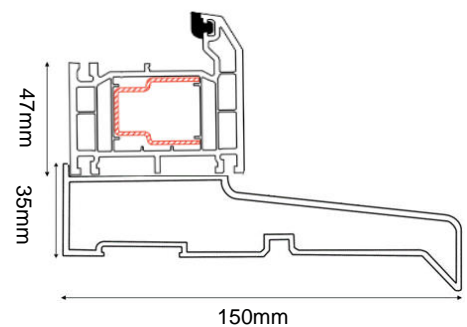

BELFRY COMPOSITE DOOR SET

COMPOSITE EXTERNAL DOOR + DOUBLE SIDELITE

(AVAILABLE IN BLACK/WHITE, GREY/WHITE, BLUE/WHITE & CHARTWELL GREEN/WHITE)

Frame Head/Jamb

Frame & Drip Sill

DOOR DIMENSIONS	DOOR & FRAME DIMENSIONS	RECOMMENDED BRICKWORK OPENING
836mm x 1957mm	1932mm x 2079mm	1942mm x 2089mm
UVALUE		1.4W/M2K
OPENING DIRECTION		INWARDS ONLY
WEIGHT APPROXIMATELY		126kg
DOOR THICKNESS		44MM