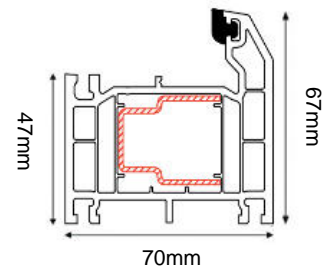

BELFRY COMPOSITE DOOR SET

COMPOSITE EXTERNAL DOOR + DOUBLE SIDELITE

(AVAILABLE IN BLACK/WHITE, GREY/WHITE, BLUE/WHITE & CHARTWELL GREEN/WHITE)

Frame Head/Jamb

Frame & Drip Sill

DOOR DIMENSIONS	DOOR & FRAME DIMENSIONS	RECOMMENDED BRICKWORK OPENING
836mm x 1957mm	1932mm x 2079mm	1942mm x 2089mm
UVALUE		1.4W/M2K
OPENING DIRECTION		INWARDS ONLY
WEIGHT APPROXIMATELY		126kg
DOOR THICKNESS		44MM