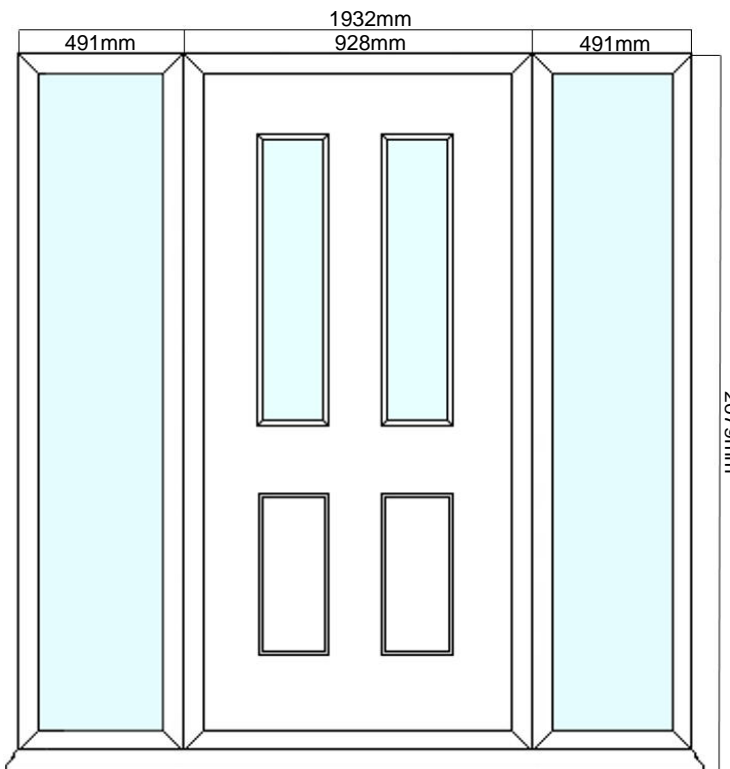

CARNOUSTIE COMPOSITE DOOR SET

COMPOSITE EXTERNAL DOOR + DOUBLE SIDELITE

(AVAILABLE IN BLACK/WHITE, GREY/WHITE, BLUE/WHITE & CHARTWELL GREEN/WHITE)

Frame Head/Jamb

Frame & Drip Sill

DOOR DIMENSIONS	DOOR & FRAME DIMENSIONS	RECOMMENDED BRICKWORK OPENING
836mm x 1957mm	1932mm x 2079mm	1942mm x 2089mm
UVALUE		1.4W/M2K
OPENING DIRECTION		INWARDS ONLY
WEIGHT APPROXIMATELY		126kg
DOOR THICKNESS		44MM