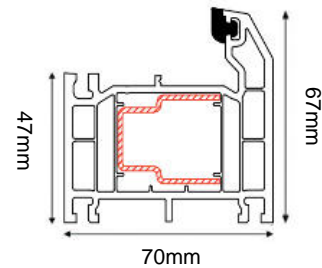

CARNOUSTIE COMPOSITE DOOR SET

COMPOSITE EXTERNAL DOOR + DOUBLE SIDELITE

(AVAILABLE IN BLACK/WHITE, GREY/WHITE, BLUE/WHITE & CHARTWELL GREEN/WHITE)

Frame Head/Jamb

Frame & Drip Sill

DOOR DIMENSIONS	DOOR & FRAME DIMENSIONS	RECOMMENDED BRICKWORK OPENING
836mm x 1957mm	1932mm x 2079mm	1942mm x 2089mm
UVALUE		1.4W/M2K
OPENING DIRECTION		INWARDS ONLY
WEIGHT APPROXIMATELY		126kg
DOOR THICKNESS		44MM