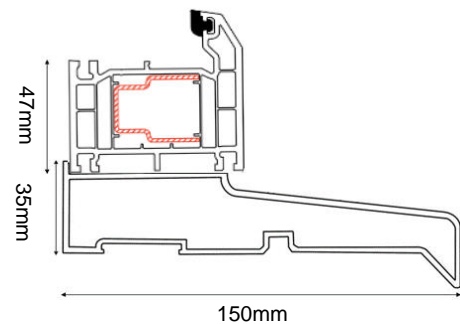

CARNOUSTIE COMPOSITE DOOR SET

COMPOSITE EXTERNAL DOOR + DOUBLE SIDELITE

(AVAILABLE IN BLACK/WHITE, GREY/WHITE, BLUE/WHITE & CHARTWELL GREEN/WHITE)

Frame Head/Jamb

Frame & Drip Sill

DOOR DIMENSIONS	DOOR & FRAME DIMENSIONS	RECOMMENDED BRICKWORK OPENING
836mm x 1957mm	1932mm x 2079mm	1942mm x 2089mm
UVALUE		1.4W/M2K
OPENING DIRECTION		INWARDS ONLY
WEIGHT APPROXIMATELY		126kg
DOOR THICKNESS		44MM