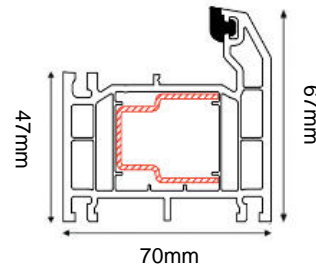

# CARNOUSTIE COMPOSITE DOOR SET

COMPOSITE EXTERNAL DOOR + SINGLE SIDELITE

(AVAILABLE IN BLACK/WHITE, GREY/WHITE, BLUE/WHITE & CHARTWELL GREEN/WHITE)

Frame Head/Jamb

Frame & Drip Sill

(Sidelite also available on the opposite side of the door)

DOOR DIMENSIONS	DOOR & FRAME DIMENSIONS	RECOMMENDED BRICKWORK OPENING
836mm x 1957mm	1583mm x 2079mm	1593mm x 2089mm
UVALUE		1.4W/M2K
OPENING DIRECTION		INWARDS ONLY
WEIGHT APPROXIMATELY		98kg
DOOR THICKNESS		44MM