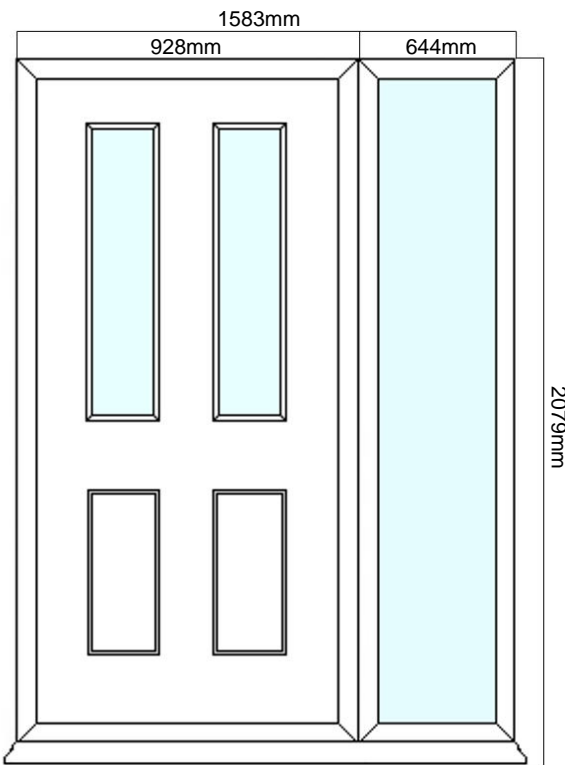

# CARNOUSTIE COMPOSITE DOOR SET

COMPOSITE EXTERNAL DOOR + SINGLE SIDELITE

(AVAILABLE IN BLACK/WHITE, GREY/WHITE, BLUE/WHITE & CHARTWELL GREEN/WHITE)

Frame Head/Jamb

Frame & Drip Sill

(Sidelite also available on the opposite side of the door)

DOOR DIMENSIONS	DOOR & FRAME DIMENSIONS	RECOMMENDED BRICKWORK OPENING
836mm x 1957mm	1583mm x 2079mm	1593mm x 2089mm
UVALUE		1.4W/M2K
OPENING DIRECTION		INWARDS ONLY
WEIGHT APPROXIMATELY		98kg
DOOR THICKNESS		44MM