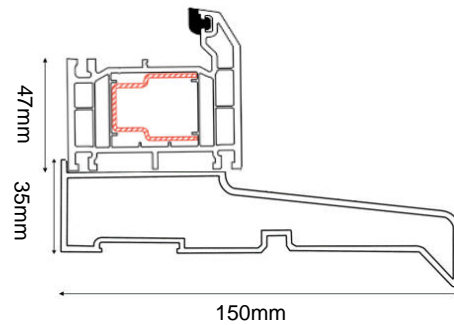

# CARNOUSTIE COMPOSITE DOOR SET

COMPOSITE EXTERNAL DOOR + SINGLE SIDELITE

(AVAILABLE IN BLACK/WHITE, GREY/WHITE, BLUE/WHITE & CHARTWELL GREEN/WHITE)

Frame Head/Jamb

Frame & Drip Sill

(Sidelite also available on the opposite side of the door)

DOOR DIMENSIONS	DOOR & FRAME DIMENSIONS	RECOMMENDED BRICKWORK OPENING
836mm x 1957mm	1583mm x 2079mm	1593mm x 2089mm
UVALUE		1.4W/M2K
OPENING DIRECTION		INWARDS ONLY
WEIGHT APPROXIMATELY		98kg
DOOR THICKNESS		44MM