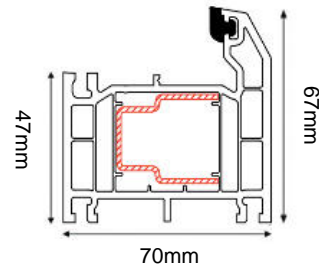

CARNOUSTIE COMPOSITE DOOR SET

COMPOSITE EXTERNAL DOOR + SINGLE SIDELITE

(AVAILABLE IN BLACK/WHITE, GREY/WHITE, BLUE/WHITE & CHARTWELL GREEN/WHITE)

Frame Head/Jamb

Frame & Drip Sill

(Sidelite also available on the opposite side of the door)

DOOR DIMENSIONS	DOOR & FRAME DIMENSIONS	RECOMMENDED BRICKWORK OPENING
836mm x 1957mm	1430mm x 2079mm	1440mm x 2089mm
UVALUE		1.4W/M2K
OPENING DIRECTION		INWARDS ONLY
WEIGHT APPROXIMATELY		95kg
DOOR THICKNESS		44MM