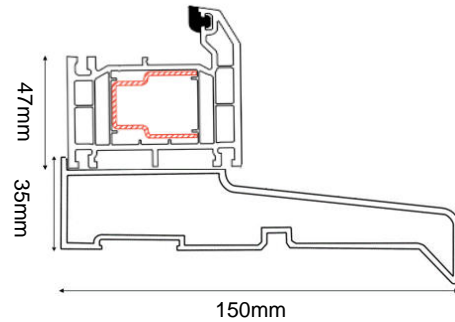

CARNOUSTIE COMPOSITE DOOR SET

COMPOSITE EXTERNAL DOOR + SINGLE SIDELITE

(AVAILABLE IN BLACK/WHITE, GREY/WHITE, BLUE/WHITE & CHARTWELL GREEN/WHITE)

Frame Head/Jamb

Frame & Drip Sill

(Sidelite also available on the opposite side of the door)

DOOR DIMENSIONS	DOOR & FRAME DIMENSIONS	RECOMMENDED BRICKWORK OPENING
836mm x 1957mm	1430mm x 2079mm	1440mm x 2089mm
UVALUE		1.4W/M2K
OPENING DIRECTION		INWARDS ONLY
WEIGHT APPROXIMATELY		95kg
DOOR THICKNESS		44MM