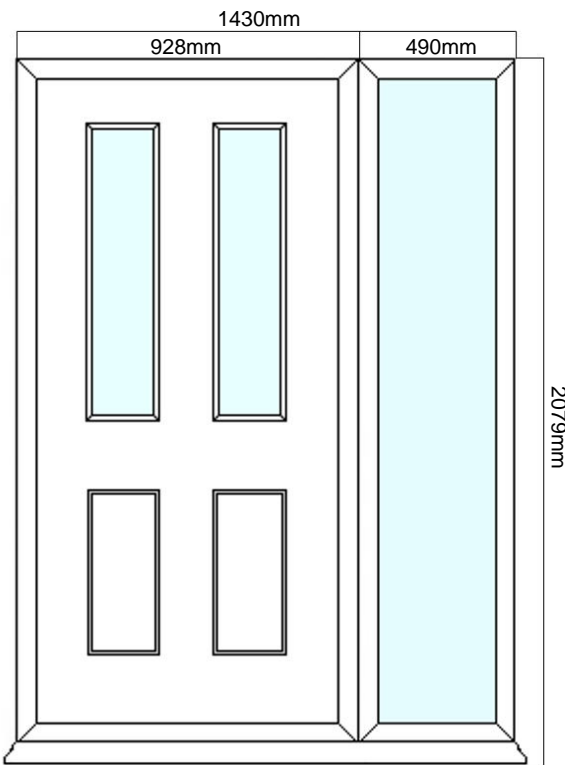

CARNOUSTIE COMPOSITE DOOR SET

COMPOSITE EXTERNAL DOOR + SINGLE SIDELITE

(AVAILABLE IN BLACK/WHITE, GREY/WHITE, BLUE/WHITE & CHARTWELL GREEN/WHITE)

Frame Head/Jamb

Frame & Drip Sill

(Sidelite also available on the opposite side of the door)

DOOR DIMENSIONS	DOOR & FRAME DIMENSIONS	RECOMMENDED BRICKWORK OPENING
836mm x 1957mm	1430mm x 2079mm	1440mm x 2089mm
UVALUE		1.4W/M2K
OPENING DIRECTION		INWARDS ONLY
WEIGHT APPROXIMATELY		95kg
DOOR THICKNESS		44MM