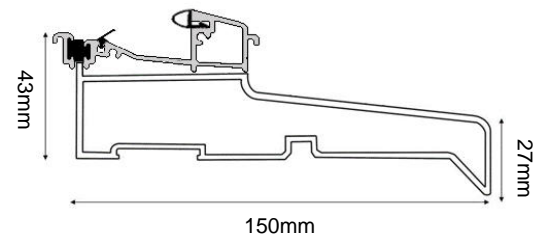

CARNOUSTIE COMPOSITE DOOR SET

COMPOSITE EXTERNAL DOOR & FRAME

(AVAILABLE IN BLACK/WHITE, GREY/WHITE, BLUE/WHITE & CHARTWELL GREEN/WHITE)

Frame Head/Jamb

Threshold & Drip Sill

DOOR DIMENSIONS	DOOR & FRAME DIMENSIONS	RECOMMENDED BRICKWORK OPENING
760mm x 1984mm	852mm x 2079mm	862mm x 2089mm
836mm x 1984mm	928mm x 2079mm	938mm x 2089mm
UVALUE		1.4W/M2K
OPENING DIRECTION		INWARDS ONLY
WEIGHT APPROXIMATELY		52/55KG
DOOR THICKNESS		44MM