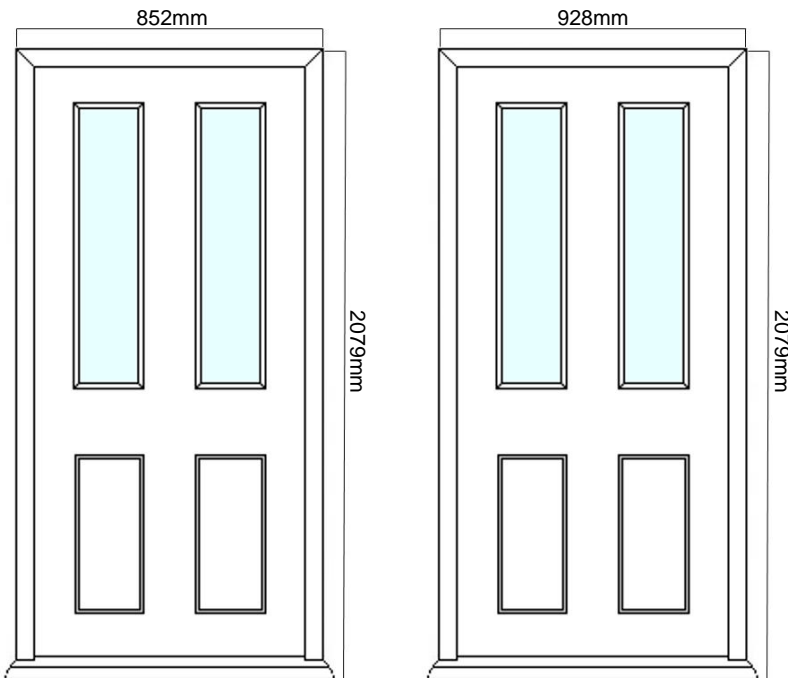

CARNOUSTIE COMPOSITE DOOR SET

COMPOSITE EXTERNAL DOOR & FRAME

(AVAILABLE IN BLACK/WHITE, GREY/WHITE, BLUE/WHITE & CHARTWELL GREEN/WHITE)

Frame Head/Jamb

Threshold & Drip Sill

DOOR DIMENSIONS	DOOR & FRAME DIMENSIONS	RECOMMENDED BRICKWORK OPENING
760mm x 1984mm	852mm x 2079mm	862mm x 2089mm
836mm x 1984mm	928mm x 2079mm	938mm x 2089mm
UVALUE		1.4W/M2K
OPENING DIRECTION		INWARDS ONLY
WEIGHT APPROXIMATELY		52/55KG
DOOR THICKNESS		44MM