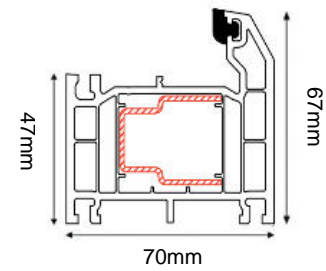

CARNOUSTIE COMPOSITE DOOR SET

COMPOSITE EXTERNAL DOOR & FRAME

(AVAILABLE IN BLACK/WHITE, GREY/WHITE, BLUE/WHITE & CHARTWELL GREEN/WHITE)

Frame Head/Jamb

Threshold & Drip Sill

DOOR DIMENSIONS	DOOR & FRAME DIMENSIONS	RECOMMENDED BRICKWORK OPENING
760mm x 1984mm	852mm x 2079mm	862mm x 2089mm
836mm x 1984mm	928mm x 2079mm	938mm x 2089mm
UVALUE		1.4W/M2K
OPENING DIRECTION		INWARDS ONLY
WEIGHT APPROXIMATELY		52/55KG
DOOR THICKNESS		44MM