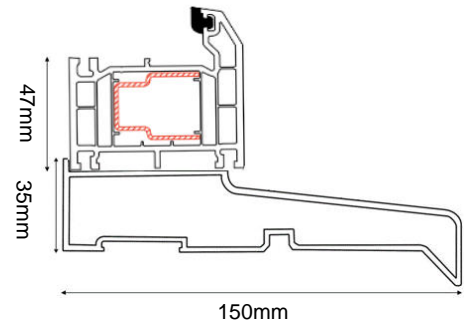

LYTHAM COMPOSITE DOOR SET

COMPOSITE EXTERNAL DOOR + DOUBLE SIDELITE

(AVAILABLE IN BLACK/WHITE, GREY/WHITE, BLUE/WHITE & CHARTWELL GREEN/WHITE)

Frame Head/Jamb

Frame & Drip Sill

DOOR DIMENSIONS	DOOR & FRAME DIMENSIONS	RECOMMENDED BRICKWORK OPENING
836mm x 1957mm	1932mm x 2079mm	1942mm x 2089mm
UVALUE		1.4W/M2K
OPENING DIRECTION		INWARDS ONLY
WEIGHT APPROXIMATELY		126kg
DOOR THICKNESS		44MM