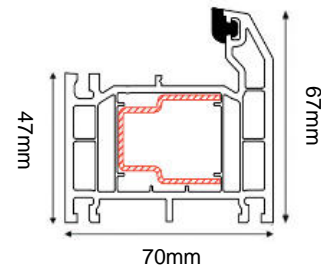

LYTHAM COMPOSITE DOOR SET

COMPOSITE EXTERNAL DOOR + DOUBLE SIDELITE

(AVAILABLE IN BLACK/WHITE, GREY/WHITE, BLUE/WHITE & CHARTWELL GREEN/WHITE)

Frame Head/Jamb

Frame & Drip Sill

DOOR DIMENSIONS	DOOR & FRAME DIMENSIONS	RECOMMENDED BRICKWORK OPENING
836mm x 1957mm	1932mm x 2079mm	1942mm x 2089mm
UVALUE		1.4W/M2K
OPENING DIRECTION		INWARDS ONLY
WEIGHT APPROXIMATELY		126kg
DOOR THICKNESS		44MM