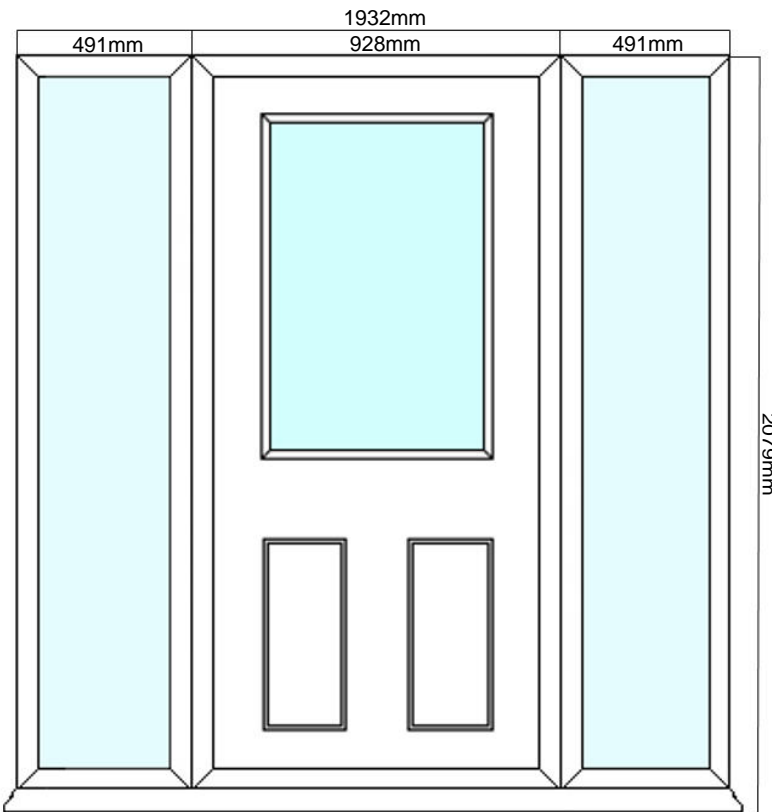

LYTHAM COMPOSITE DOOR SET

COMPOSITE EXTERNAL DOOR + DOUBLE SIDELITE

(AVAILABLE IN BLACK/WHITE, GREY/WHITE, BLUE/WHITE & CHARTWELL GREEN/WHITE)

Frame Head/Jamb

Frame & Drip Sill

DOOR DIMENSIONS	DOOR & FRAME DIMENSIONS	RECOMMENDED BRICKWORK OPENING
836mm x 1957mm	1932mm x 2079mm	1942mm x 2089mm
UVALUE		1.4W/M2K
OPENING DIRECTION		INWARDS ONLY
WEIGHT APPROXIMATELY		126kg
DOOR THICKNESS		44MM