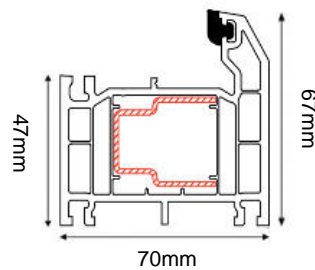

LYTHAM COMPOSITE DOOR SET

COMPOSITE EXTERNAL DOOR + SINGLE SIDELITE

(AVAILABLE IN BLACK/WHITE, GREY/WHITE, BLUE/WHITE & CHARTWELL GREEN/WHITE)

Frame Head/Jamb

Frame & Drip Sill

(Sidelite also available on the opposite side of the door)

DOOR DIMENSIONS	DOOR & FRAME DIMENSIONS	RECOMMENDED BRICKWORK OPENING
836mm x 1957mm	1583mm x 2079mm	1593mm x 2089mm
UVALUE		1.4W/M2K
OPENING DIRECTION		INWARDS ONLY
WEIGHT APPROXIMATELY		98kg
DOOR THICKNESS		44MM