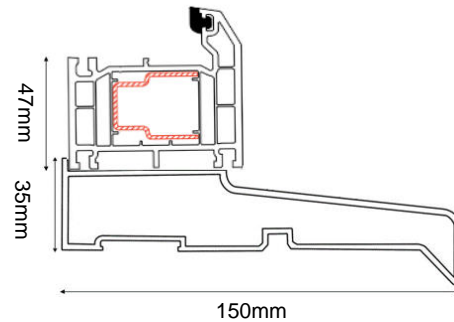

LYTHAM COMPOSITE DOOR SET

COMPOSITE EXTERNAL DOOR + SINGLE SIDELITE

(AVAILABLE IN BLACK/WHITE, GREY/WHITE, BLUE/WHITE & CHARTWELL GREEN/WHITE)

Frame Head/Jamb

Frame & Drip Sill

(Sidelite also available on the opposite side of the door)

DOOR DIMENSIONS	DOOR & FRAME DIMENSIONS	RECOMMENDED BRICKWORK OPENING
836mm x 1957mm	1583mm x 2079mm	1593mm x 2089mm
UVALUE		1.4W/M2K
OPENING DIRECTION		INWARDS ONLY
WEIGHT APPROXIMATELY		98kg
DOOR THICKNESS		44MM