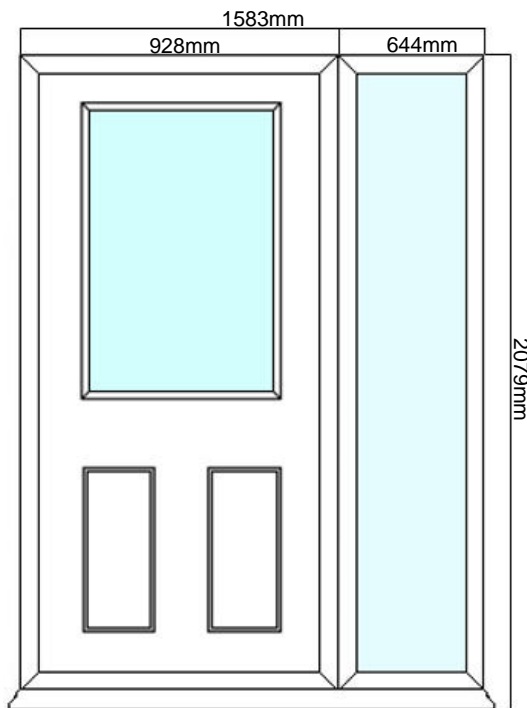

LYTHAM COMPOSITE DOOR SET

COMPOSITE EXTERNAL DOOR + SINGLE SIDELITE

(AVAILABLE IN BLACK/WHITE, GREY/WHITE, BLUE/WHITE & CHARTWELL GREEN/WHITE)

Frame Head/Jamb

Frame & Drip Sill

(Sidelite also available on the opposite side of the door)

DOOR DIMENSIONS	DOOR & FRAME DIMENSIONS	RECOMMENDED BRICKWORK OPENING
836mm x 1957mm	1583mm x 2079mm	1593mm x 2089mm
UVALUE		1.4W/M2K
OPENING DIRECTION		INWARDS ONLY
WEIGHT APPROXIMATELY		98kg
DOOR THICKNESS		44MM