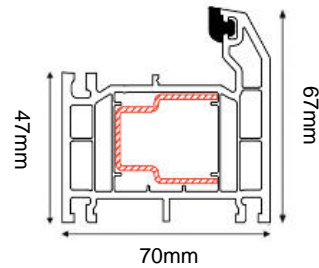

LYTHAM COMPOSITE DOOR SET

COMPOSITE EXTERNAL DOOR + SINGLE SIDELITE

(AVAILABLE IN BLACK/WHITE, GREY/WHITE, BLUE/WHITE & CHARTWELL GREEN/WHITE)

Frame Head/Jamb

Frame & Drip Sill

(Sidelite also available on the opposite side of the door)

DOOR DIMENSIONS	DOOR & FRAME DIMENSIONS	RECOMMENDED BRICKWORK OPENING
836mm x 1957mm	1430mm x 2079mm	1440mm x 2089mm
UVALUE		1.4W/M2K
OPENING DIRECTION		INWARDS ONLY
WEIGHT APPROXIMATELY		95kg
DOOR THICKNESS		44MM