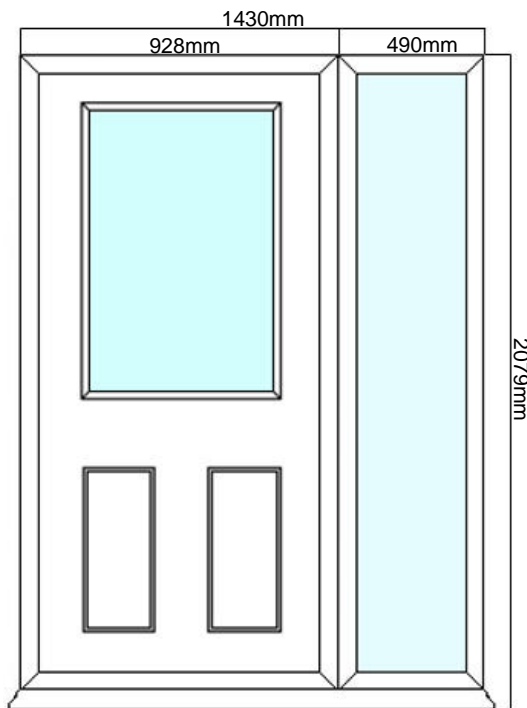

LYTHAM COMPOSITE DOOR SET

COMPOSITE EXTERNAL DOOR + SINGLE SIDELITE

(AVAILABLE IN BLACK/WHITE, GREY/WHITE, BLUE/WHITE & CHARTWELL GREEN/WHITE)

Frame Head/Jamb

Frame & Drip Sill

(Sidelite also available on the opposite side of the door)

DOOR DIMENSIONS	DOOR & FRAME DIMENSIONS	RECOMMENDED BRICKWORK OPENING
836mm x 1957mm	1430mm x 2079mm	1440mm x 2089mm
UVALUE		1.4W/M2K
OPENING DIRECTION		INWARDS ONLY
WEIGHT APPROXIMATELY		95kg
DOOR THICKNESS		44MM