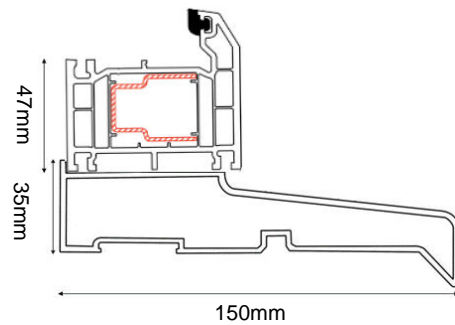

LYTHAM COMPOSITE DOOR SET

COMPOSITE EXTERNAL DOOR + SINGLE SIDELITE

(AVAILABLE IN BLACK/WHITE, GREY/WHITE, BLUE/WHITE & CHARTWELL GREEN/WHITE)

Frame Head/Jamb

Frame & Drip Sill

(Sidelite also available on the opposite side of the door)

DOOR DIMENSIONS	DOOR & FRAME DIMENSIONS	RECOMMENDED BRICKWORK OPENING
836mm x 1957mm	1430mm x 2079mm	1440mm x 2089mm
UVALUE		1.4W/M2K
OPENING DIRECTION		INWARDS ONLY
WEIGHT APPROXIMATELY		95kg
DOOR THICKNESS		44MM