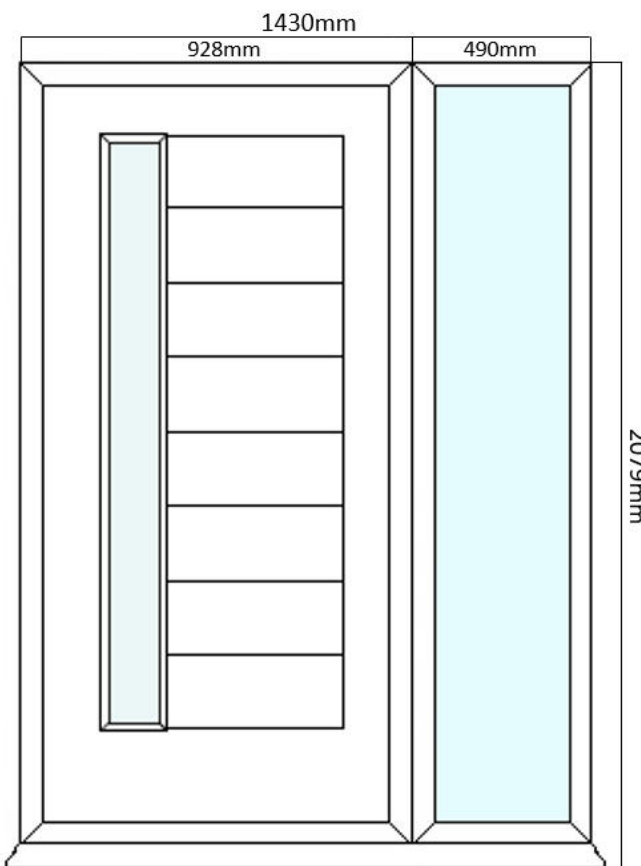

SILVERSTONE COMPOSITE DOOR SET

COMPOSITE EXTERNAL DOOR + SINGLE SIDELITE

(AVAILABLE IN BLACK/WHITE & GREY/WHITE)

(Sidelite also available on the opposite side of the door)

Frame Head/Jamb

Frame & Drip Sill

DOOR DIMENSIONS	DOOR & FRAME DIMENSIONS	RECOMMENDED BRICKWORK OPENING
836mm x 1957mm	1430mm x 2079mm	1440mm x 2089mm
UVALUE		1.4W/M2K
OPENING DIRECTION		INWARDS ONLY
WEIGHT APPROXIMATELY		95kg
DOOR THICKNESS		44MM