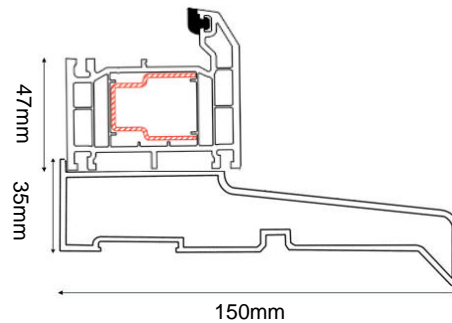

SILVERSTONE COMPOSITE DOOR SET

COMPOSITE EXTERNAL DOOR + SINGLE SIDELITE

(AVAILABLE IN BLACK/WHITE & GREY/WHITE)

(Sidelite also available on the opposite side of the door)

Frame Head/Jamb

Frame & Drip Sill

DOOR DIMENSIONS	DOOR & FRAME DIMENSIONS	RECOMMENDED BRICKWORK OPENING
836mm x 1957mm	1430mm x 2079mm	1440mm x 2089mm
UVALUE		1.4W/M2K
OPENING DIRECTION		INWARDS ONLY
WEIGHT APPROXIMATELY		95kg
DOOR THICKNESS		44MM