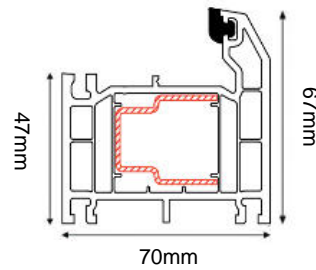

SILVERSTONE COMPOSITE DOOR SET

COMPOSITE EXTERNAL DOOR + SINGLE SIDELITE

(AVAILABLE IN BLACK/WHITE & GREY/WHITE)

(Sidelite also available on the opposite side of the door)

Frame Head/Jamb

Frame & Drip Sill

DOOR DIMENSIONS	DOOR & FRAME DIMENSIONS	RECOMMENDED BRICKWORK OPENING
836mm x 1957mm	1430mm x 2079mm	1440mm x 2089mm
UVALUE		1.4W/M2K
OPENING DIRECTION		INWARDS ONLY
WEIGHT APPROXIMATELY		95kg
DOOR THICKNESS		44MM