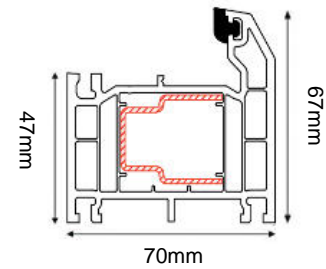

MONACO COMPOSITE DOOR SET

COMPOSITE EXTERNAL DOOR + DOUBLE SIDELITE

(AVAILABLE IN BLACK/WHITE & GREY/WHITE)

Frame Head/Jamb

Frame & Drip Sill

DOOR DIMENSIONS	DOOR & FRAME DIMENSIONS	RECOMMENDED BRICKWORK OPENING
836mm x 1957mm	2238mm x 2079mm	2248mm x 2089mm
UVALUE		1.4W/M2K
OPENING DIRECTION		INWARDS ONLY
WEIGHT APPROXIMATELY		132kg
DOOR THICKNESS		44MM