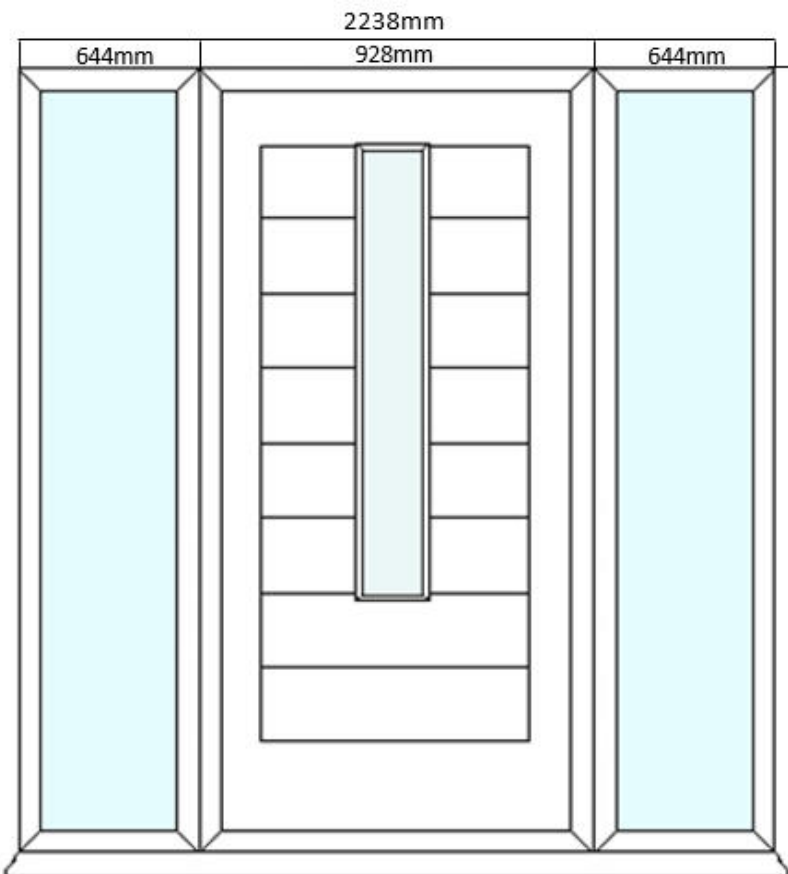

MONACO COMPOSITE DOOR SET

COMPOSITE EXTERNAL DOOR + DOUBLE SIDELITE

(AVAILABLE IN BLACK/WHITE & GREY/WHITE)

Frame Head/Jamb

Frame & Drip Sill

DOOR DIMENSIONS	DOOR & FRAME DIMENSIONS	RECOMMENDED BRICKWORK OPENING
836mm x 1957mm	2238mm x 2079mm	2248mm x 2089mm
UVALUE		1.4W/M2K
OPENING DIRECTION		INWARDS ONLY
WEIGHT APPROXIMATELY		132kg
DOOR THICKNESS		44MM