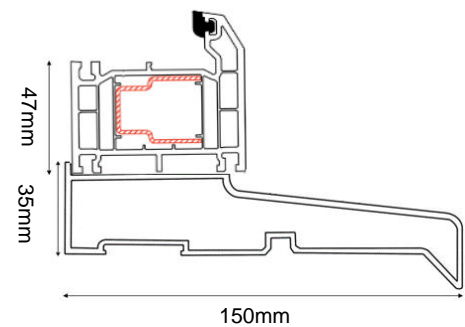

MONACO COMPOSITE DOOR SET

COMPOSITE EXTERNAL DOOR + DOUBLE SIDELITE

(AVAILABLE IN BLACK/WHITE & GREY/WHITE)

Frame Head/Jamb

Frame & Drip Sill

DOOR DIMENSIONS	DOOR & FRAME DIMENSIONS	RECOMMENDED BRICKWORK OPENING
836mm x 1957mm	2238mm x 2079mm	2248mm x 2089mm
UVALUE		1.4W/M2K
OPENING DIRECTION		INWARDS ONLY
WEIGHT APPROXIMATELY		132kg
DOOR THICKNESS		44MM