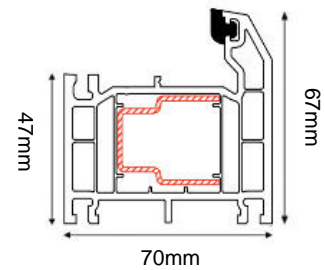

MONACO COMPOSITE DOOR SET

COMPOSITE EXTERNAL DOOR & FRAME

(AVAILABLE IN BLACK/WHITE & GREY/WHITE)

Frame Head/Jamb

Threshold & Drip Sill

DOOR DIMENSIONS	DOOR & FRAME DIMENSIONS	RECOMMENDED BRICKWORK OPENING
760mm x 1984mm	852mm x 2079mm	862mm x 2089mm
836mm x 1984mm	928mm x 2079mm	938mm x 2089mm
UVALUE		1.4W/M2K
OPENING DIRECTION		INWARDS ONLY
WEIGHT APPROXIMATELY		52/55KG
DOOR THICKNESS		44MM