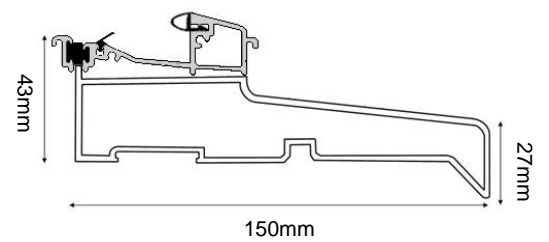

MONACO COMPOSITE DOOR SET

COMPOSITE EXTERNAL DOOR & FRAME

(AVAILABLE IN BLACK/WHITE & GREY/WHITE)

Frame Head/Jamb

Threshold & Drip Sill

DOOR DIMENSIONS	DOOR & FRAME DIMENSIONS	RECOMMENDED BRICKWORK OPENING
760mm x 1984mm	852mm x 2079mm	862mm x 2089mm
836mm x 1984mm	928mm x 2079mm	938mm x 2089mm
UVALUE		1.4W/M2K
OPENING DIRECTION		INWARDS ONLY
WEIGHT APPROXIMATELY		52/55KG
DOOR THICKNESS		44MM