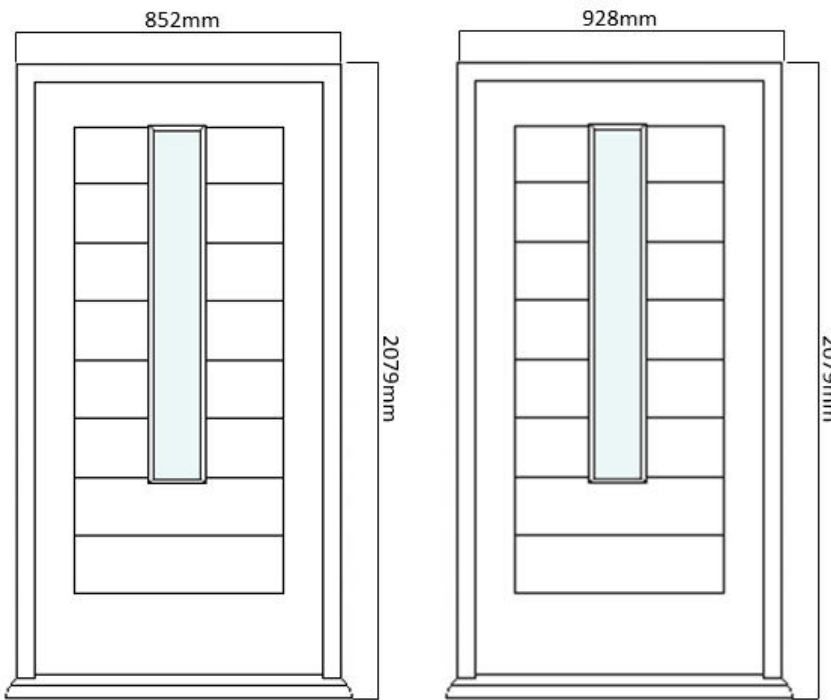

MONACO COMPOSITE DOOR SET

COMPOSITE EXTERNAL DOOR & FRAME

(AVAILABLE IN BLACK/WHITE & GREY/WHITE)

Frame Head/Jamb

Threshold & Drip Sill

DOOR DIMENSIONS	DOOR & FRAME DIMENSIONS	RECOMMENDED BRICKWORK OPENING
760mm x 1984mm	852mm x 2079mm	862mm x 2089mm
836mm x 1984mm	928mm x 2079mm	938mm x 2089mm
UVALUE		1.4W/M2K
OPENING DIRECTION		INWARDS ONLY
WEIGHT APPROXIMATELY		52/55KG
DOOR THICKNESS		44MM