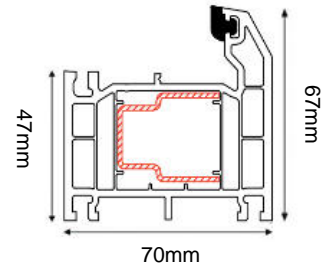

MONZA COMPOSITE DOOR SET

COMPOSITE EXTERNAL DOOR + DOUBLE SIDELITE

(AVAILABLE IN BLACK/WHITE & GREY/WHITE)

Frame Head/Jamb

Frame & Drip Sill

DOOR DIMENSIONS	DOOR & FRAME DIMENSIONS	RECOMMENDED BRICKWORK OPENING
836mm x 1957mm	1932mm x 2079mm	1942mm x 2089mm
UVALUE		1.4W/M2K
OPENING DIRECTION		INWARDS ONLY
WEIGHT APPROXIMATELY		126kg
DOOR THICKNESS		44MM