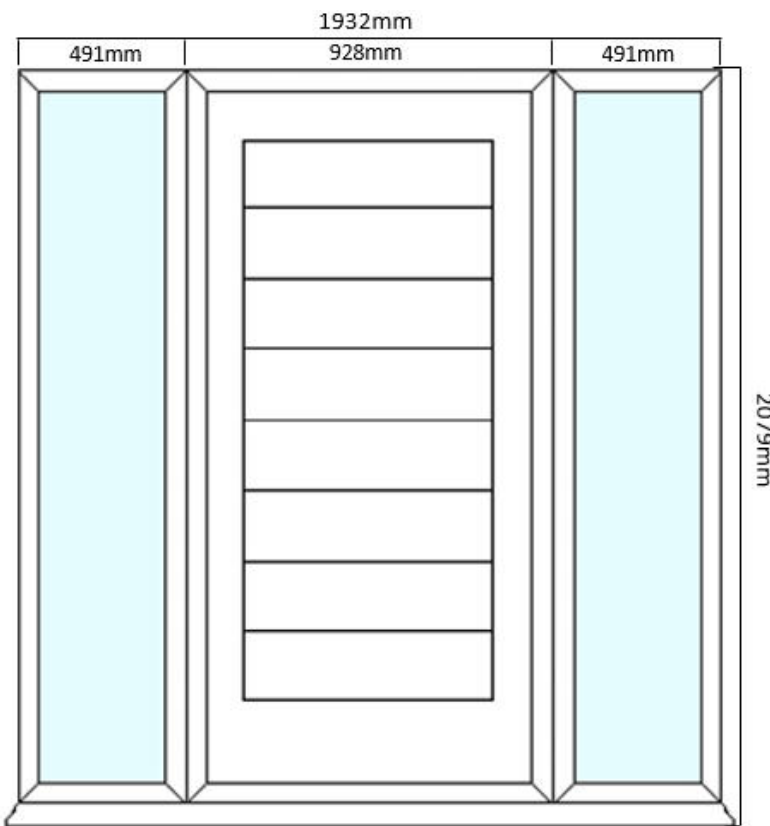

MONZA COMPOSITE DOOR SET

COMPOSITE EXTERNAL DOOR + DOUBLE SIDELITE

(AVAILABLE IN BLACK/WHITE & GREY/WHITE)

Frame Head/Jamb

Frame & Drip Sill

DOOR DIMENSIONS	DOOR & FRAME DIMENSIONS	RECOMMENDED BRICKWORK OPENING
836mm x 1957mm	1932mm x 2079mm	1942mm x 2089mm
UVALUE		1.4W/M2K
OPENING DIRECTION		INWARDS ONLY
WEIGHT APPROXIMATELY		126kg
DOOR THICKNESS		44MM