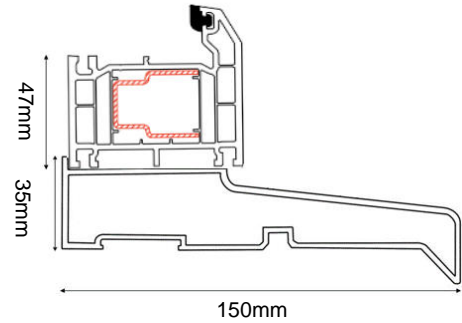

MONZA COMPOSITE DOOR SET

COMPOSITE EXTERNAL DOOR + DOUBLE SIDELITE

(AVAILABLE IN BLACK/WHITE & GREY/WHITE)

Frame Head/Jamb

Frame & Drip Sill

DOOR DIMENSIONS	DOOR & FRAME DIMENSIONS	RECOMMENDED BRICKWORK OPENING
836mm x 1957mm	1932mm x 2079mm	1942mm x 2089mm
UVALUE		1.4W/M2K
OPENING DIRECTION		INWARDS ONLY
WEIGHT APPROXIMATELY		126kg
DOOR THICKNESS		44MM