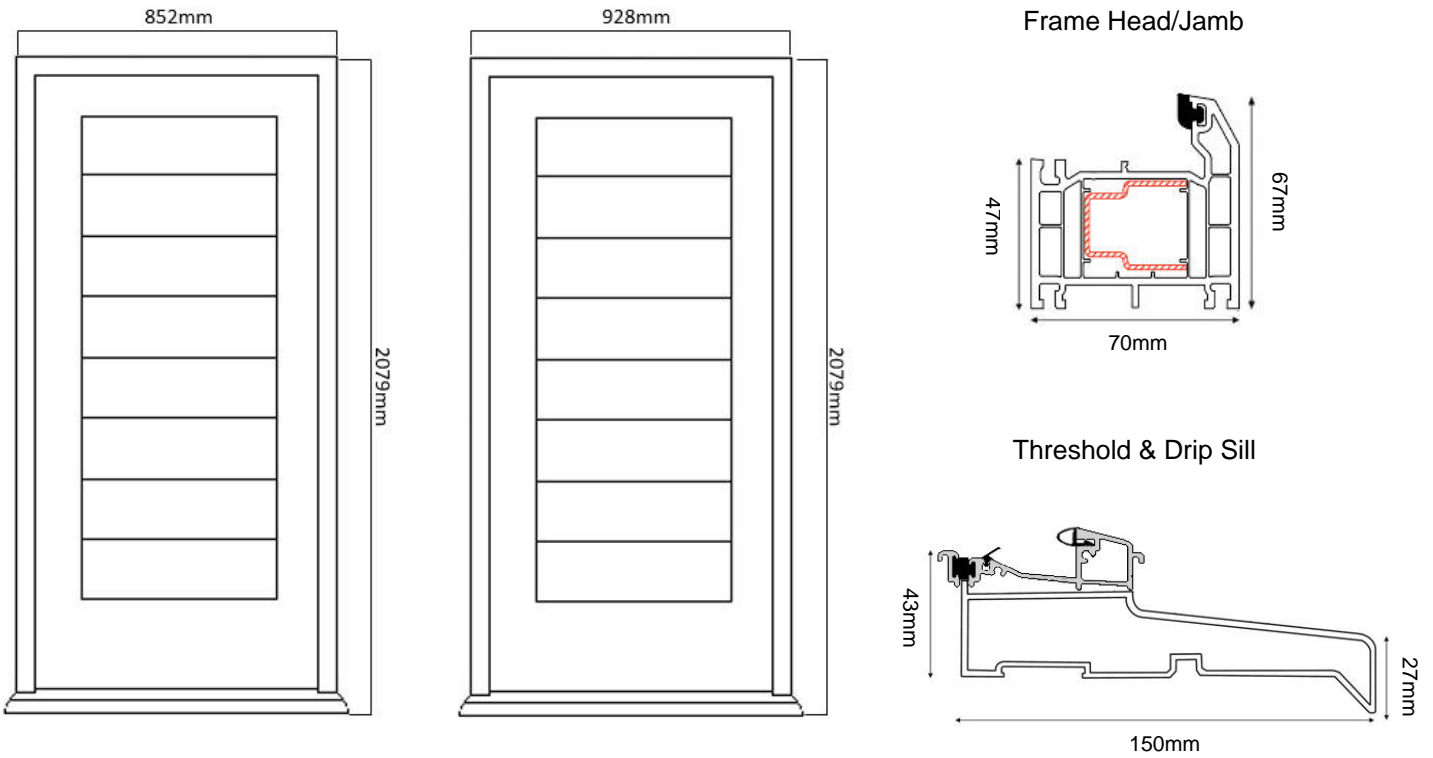

MONZA COMPOSITE DOOR SET

COMPOSITE EXTERNAL DOOR & FRAME

(AVAILABLE IN BLACK/WHITE & GREY/WHITE)

DOOR DIMENSIONS	DOOR & FRAME DIMENSIONS	RECOMMENDED BRICKWORK OPENING
760mm x 1984mm	852mm x 2079mm	862mm x 2089mm
836mm x 1984mm	928mm x 2079mm	938mm x 2089mm
UVALUE		1.4W/M2K
OPENING DIRECTION		INWARDS ONLY
WEIGHT APPROXIMATELY		52/55KG
DOOR THICKNESS		44MM