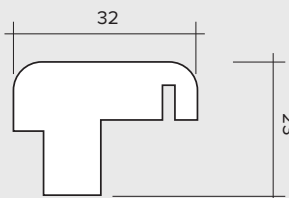

# INSPIRE 2.4M (APPROX 8FT)

4 DOOR, INTERNAL FOLD FLAT DOOR SET  
WITH THRESHOLD

**FRAME HEAD**

**FRAME JAMBS 1**

**ASTRAGAL**

**THRESHOLD**

# INSPIRE 2.4M ( APPROX 8FT )

4 DOOR, INTERNAL FOLD FLAT DOOR SET  
WITH THRESHOLD

VISIBLE GLASS AREA	2.8M <sup>2</sup>
BRICKWORK OPENING	2400MM X 2037MM ( WxH )
WEIGHT APPROXIMATELY	98KG