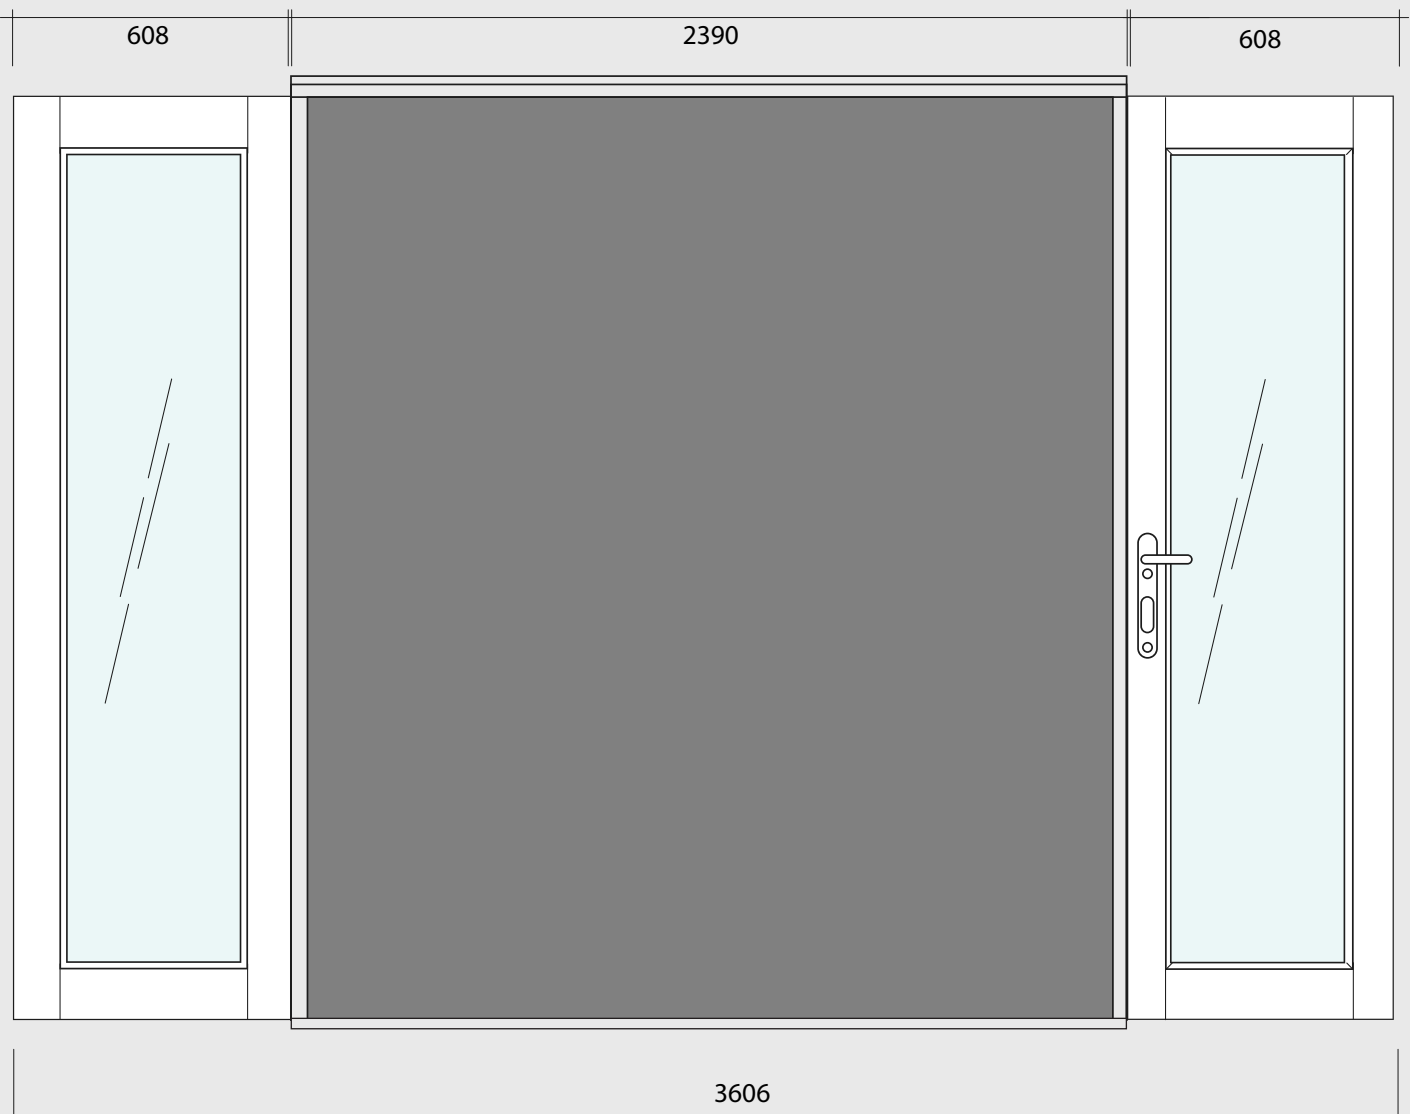

# INSPIRE 2.4M (APPROX 8FT)

4 DOOR, INTERNAL FOLD FLAT DOOR SET  
WITH THRESHOLD

**FRAME HEAD**

**FRAME JAMBS 1**

**ASTRAGAL**

**THRESHOLD**

# INSPIRE 2.4M ( APPROX 8FT )

4 DOOR, INTERNAL FOLD FLAT DOOR SET  
WITH THRESHOLD

VISIBLE GLASS AREA	2.8M <sup>2</sup>
BRICKWORK OPENING	2400MM X 2037MM ( WxH )
WEIGHT APPROXIMATELY	98KG