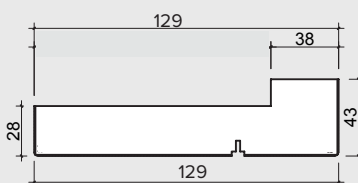

# INSPIRE 2.4M (APPROX 8FT)

4 DOOR, INTERNAL FOLD FLAT DOOR SET  
WITH THRESHOLD

**FRAME HEAD**

**FRAME JAMBS 1**

**ASTRAGAL**

**THRESHOLD**

# INSPIRE 2.4M ( APPROX 8FT )

4 DOOR, INTERNAL FOLD FLAT DOOR SET  
WITH THRESHOLD

VISIBLE GLASS AREA	2.8M <sup>2</sup>
BRICKWORK OPENING	2400MM X 2037MM ( WxH )
WEIGHT APPROXIMATELY	98KG