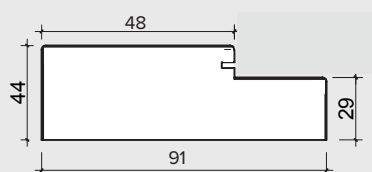

# INSPIRE 2.4M (APPROX 8FT)

4 DOOR, INTERNAL FOLD FLAT DOOR SET  
WITH THRESHOLD

**FRAME HEAD**

**FRAME JAMBS 1**

**ASTRAGAL**

**THRESHOLD**

# INSPIRE 2.4M ( APPROX 8FT )

4 DOOR, INTERNAL FOLD FLAT DOOR SET  
WITH THRESHOLD

VISIBLE GLASS AREA	2.8M <sup>2</sup>
BRICKWORK OPENING	2400MM X 2037MM ( WxH )
WEIGHT APPROXIMATELY	98KG