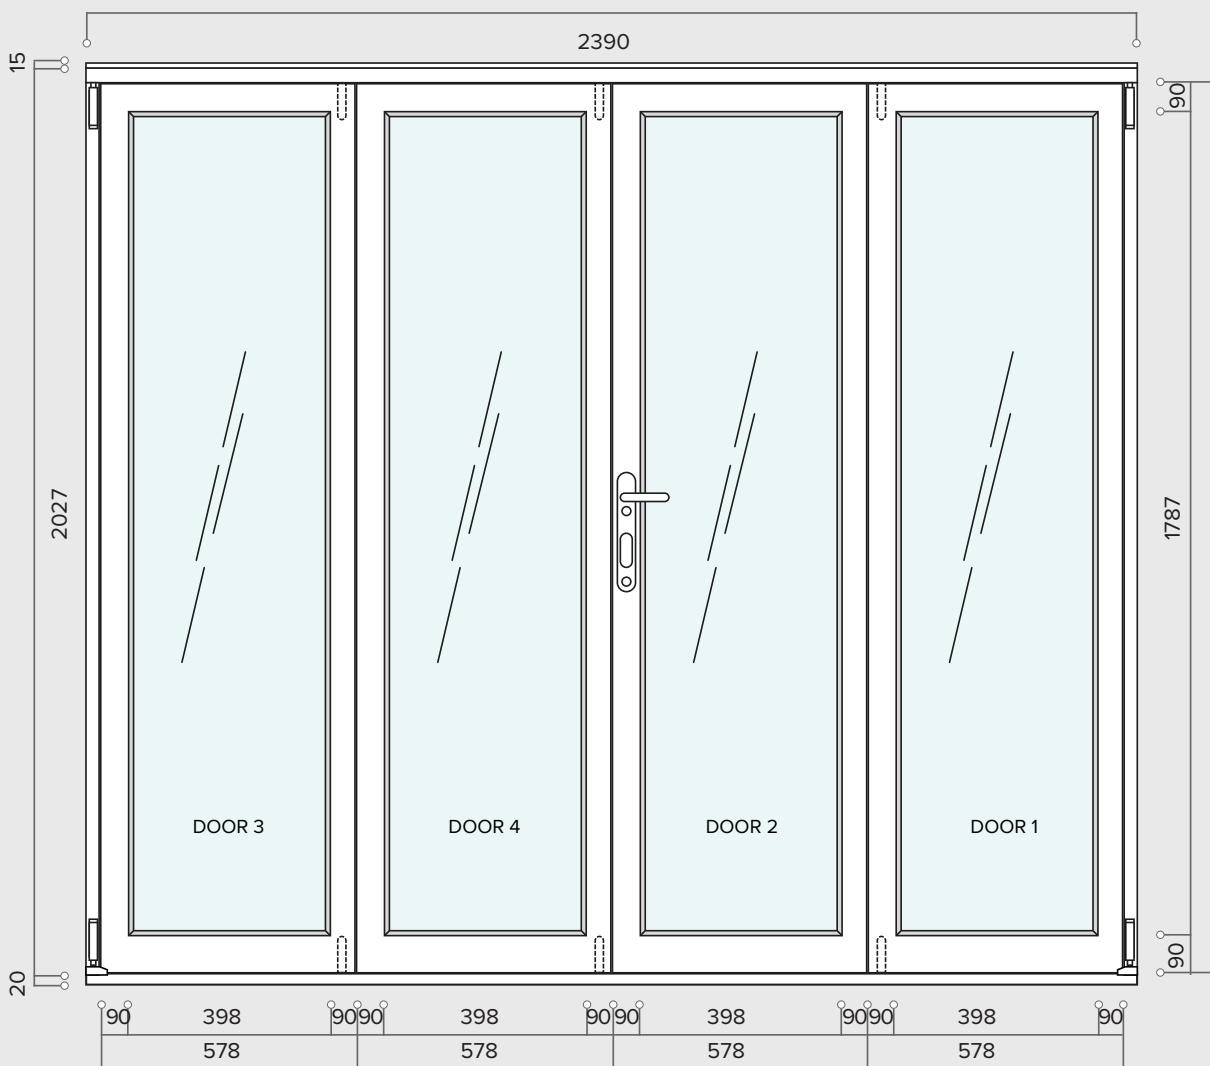

# INSPIRE 2.4M (APPROX 8FT)

4 DOOR, INTERNAL FOLD FLAT DOOR SET  
WITH THRESHOLD

**FRAME HEAD**

**FRAME JAMBS 1**

**ASTRAGAL**

**THRESHOLD**

# INSPIRE 2.4M ( APPROX 8FT )

4 DOOR, INTERNAL FOLD FLAT DOOR SET  
WITH THRESHOLD

VISIBLE GLASS AREA	2.8M <sup>2</sup>
BRICKWORK OPENING	2400MM X 2037MM ( WxH )
WEIGHT APPROXIMATELY	98KG