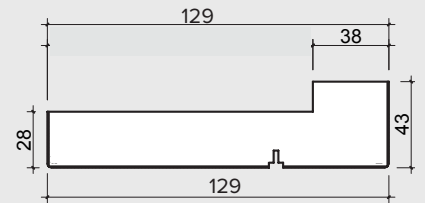

INSPIRE 2.1M (APPROX 7FT)

3 DOOR, INTERNAL FOLD FLAT DOOR SET
WITH THRESHOLD

FRAME HEAD

FRAME JAMBS 1

ASTRAGAL

THRESHOLD