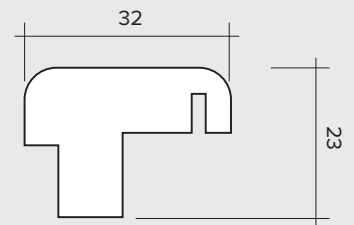

INSPIRE 2.1M (APPROX 7FT)

3 DOOR, INTERNAL FOLD FLAT DOOR SET
WITH THRESHOLD

FRAME HEAD

FRAME JAMBS 1

ASTRAGAL

THRESHOLD