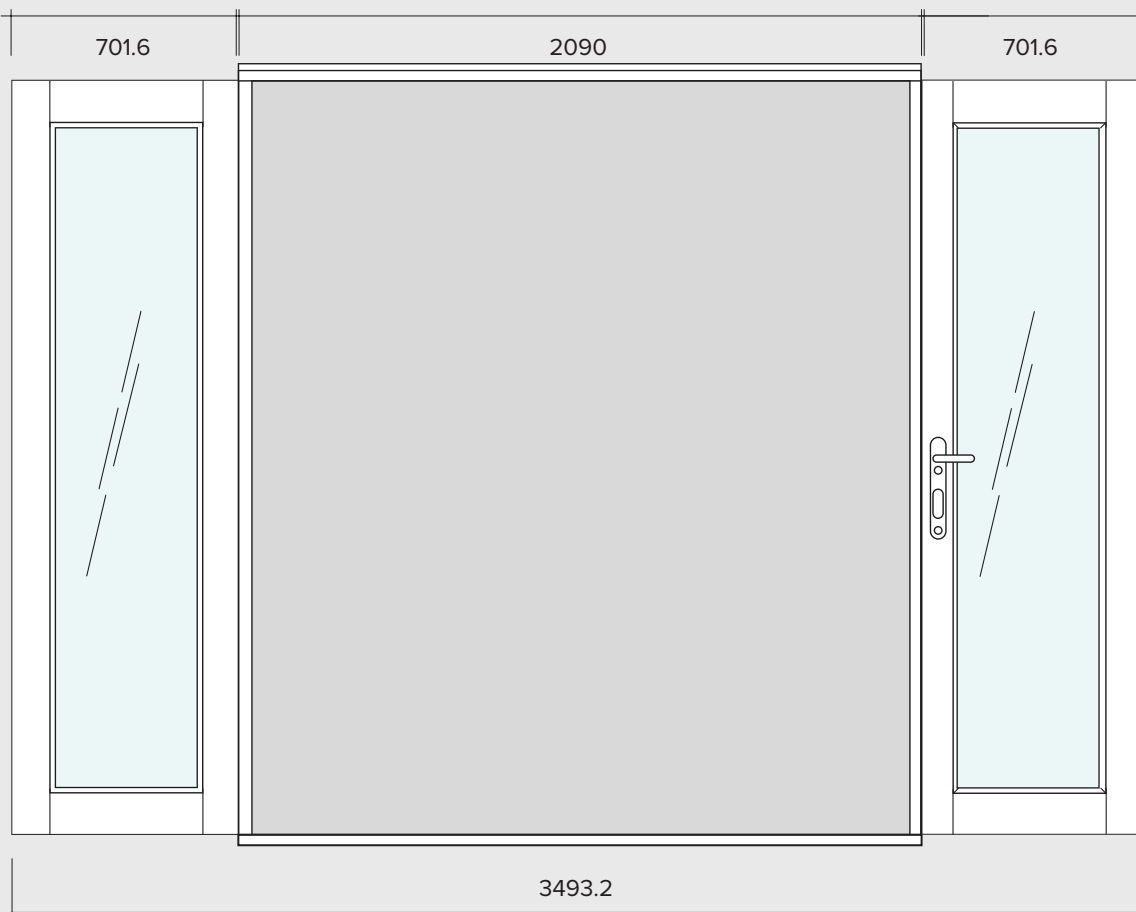

# INSPIRE 2.1M ( APPROX 7FT )

3 DOOR, INTERNAL FOLD FLAT DOOR SET  
WITH THRESHOLD

# INSPIRE 2.1M ( APPROX 7FT )

3 DOOR, INTERNAL FOLD FLAT DOOR SET  
WITH THRESHOLD

VISIBLE GLASS AREA	2.64M <sup>2</sup>
BRICKWORK OPENING	2100MM X 2037MM ( WxH )
WEIGHT APPROXIMATELY	89KG