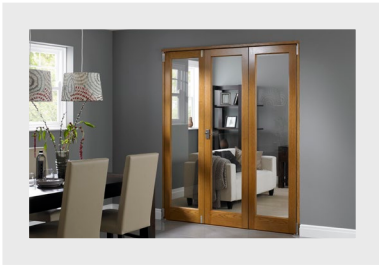

INSPIRE 2.1M (APPROX 7FT)

3 DOOR, INTERNAL FOLD FLAT DOOR SET
WITH THRESHOLD