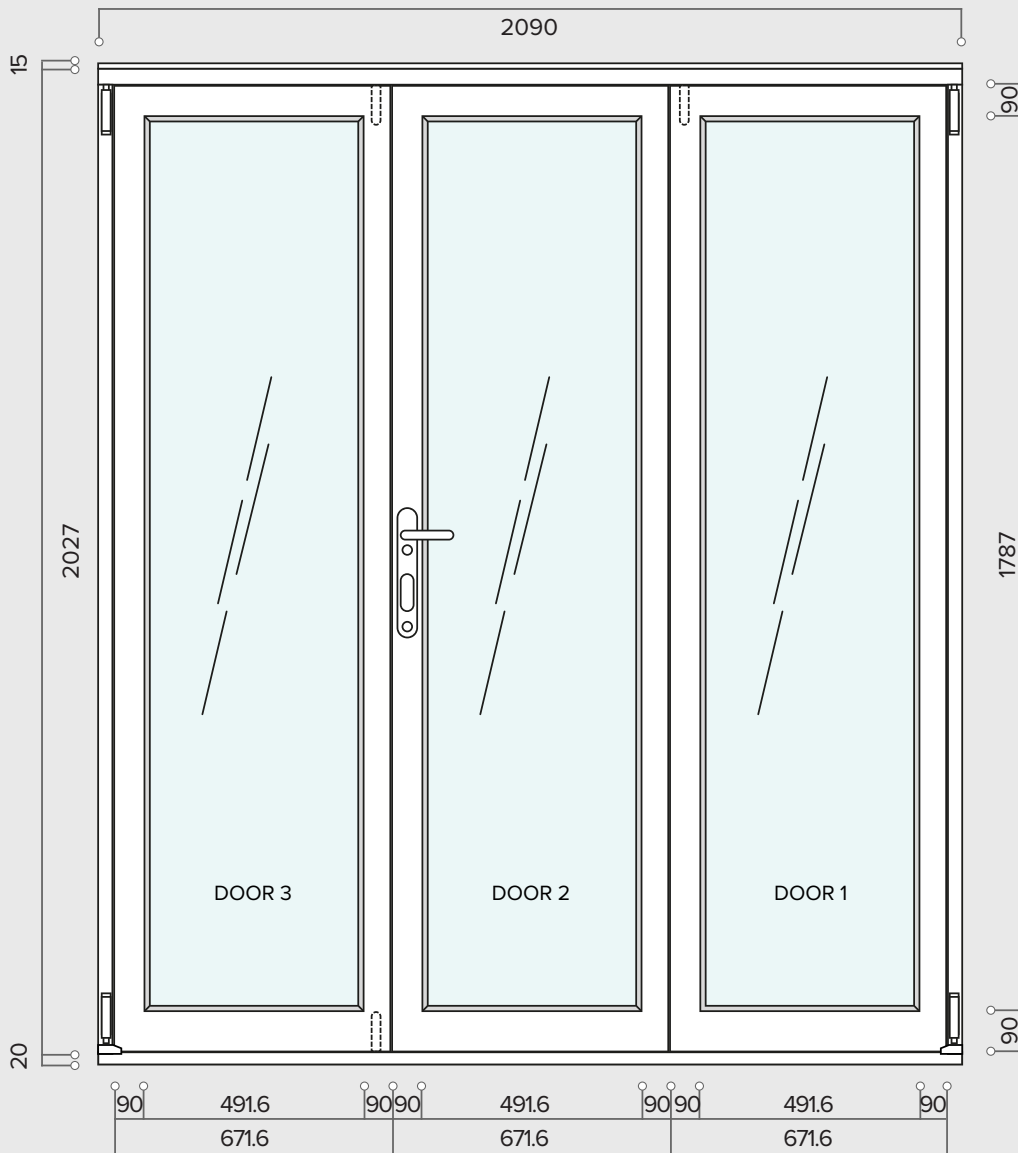

# INSPIRE 2.1M ( APPROX 7FT )

3 DOOR, INTERNAL FOLD FLAT DOOR SET  
WITH THRESHOLD

### FRAME HEAD

# INSPIRE 2.1M ( APPROX 7FT )

3 DOOR, INTERNAL FOLD FLAT DOOR SET  
WITH THRESHOLD

VISIBLE GLASS AREA	2.64M <sup>2</sup>
BRICKWORK OPENING	2100MM X 2037MM ( WxH )
WEIGHT APPROXIMATELY	89KG