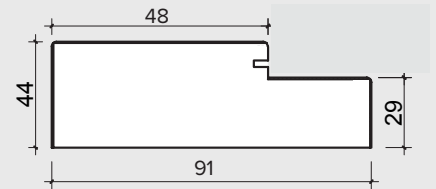

FRAME JAMBS 1