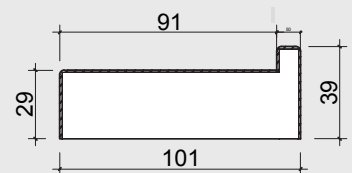

# INSPIRE 1.5M ( APPROX 5FT )

2 DOOR, INTERNAL FOLD FLAT DOOR SET  
WITH THRESHOLD

**FRAME HEAD**

**FRAME JAMBS 1**

**FRAME JAMBS 2**

**THRESHOLD**

# INSPIRE 1.5M ( APPROX 5FT )

2 DOOR, INTERNAL FOLD FLAT DOOR SET  
WITH THRESHOLD

VISIBLE GLASS AREA	1.87M <sup>2</sup>
BRICKWORK OPENING	1500MM X 2037MM ( WxH )
WEIGHT APPROXIMATELY	59.5KG