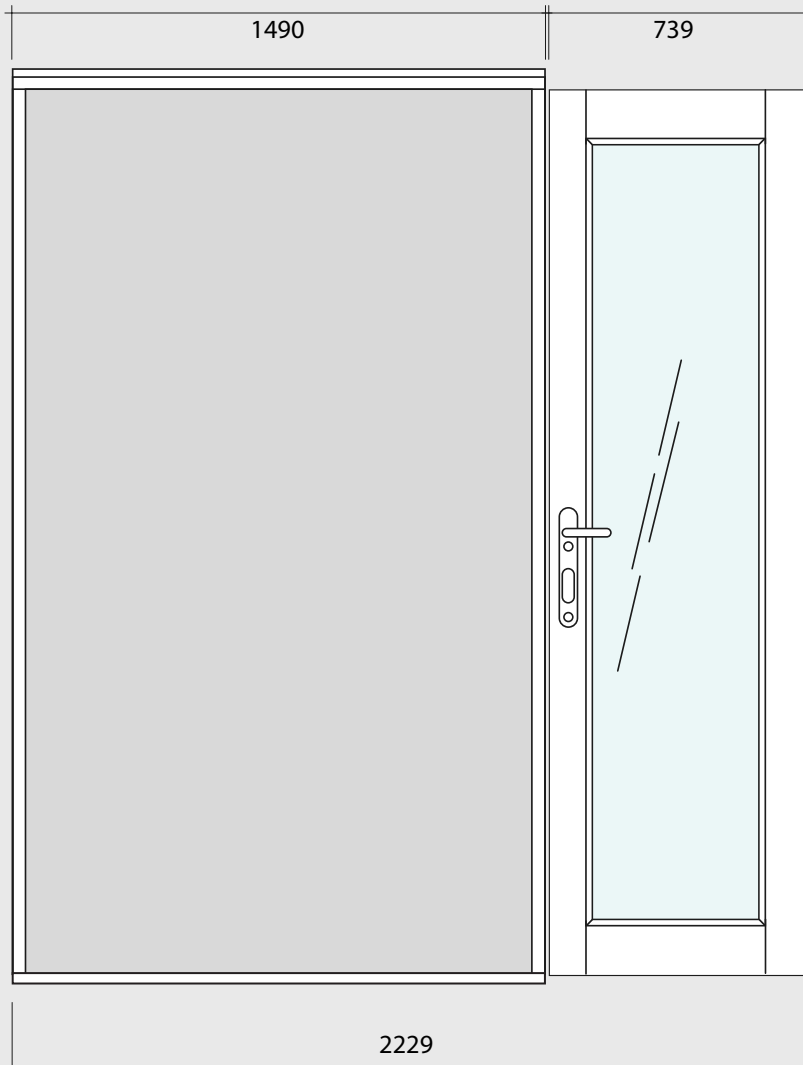

# INSPIRE 1.5M ( APPROX 5FT )

2 DOOR, INTERNAL FOLD FLAT DOOR SET  
WITH THRESHOLD

**FRAME HEAD**

**FRAME JAMBS 1**

**FRAME JAMBS 2**

**THRESHOLD**

# INSPIRE 1.5M ( APPROX 5FT )

2 DOOR, INTERNAL FOLD FLAT DOOR SET  
WITH THRESHOLD

VISIBLE GLASS AREA	1.87M <sup>2</sup>
BRICKWORK OPENING	1500MM X 2037MM ( WxH )
WEIGHT APPROXIMATELY	59.5KG