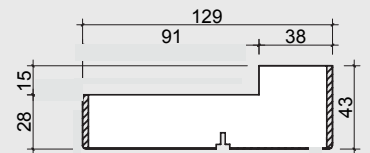

# INSPIRE 1.5M ( APPROX 5FT )

2 DOOR, INTERNAL FOLD FLAT DOOR SET  
WITH THRESHOLD

**FRAME HEAD**

**FRAME JAMBS 1**

**FRAME JAMBS 2**

**THRESHOLD**

# INSPIRE 1.5M ( APPROX 5FT )

2 DOOR, INTERNAL FOLD FLAT DOOR SET  
WITH THRESHOLD

VISIBLE GLASS AREA	1.87M <sup>2</sup>
BRICKWORK OPENING	1500MM X 2037MM ( WxH )
WEIGHT APPROXIMATELY	59.5KG