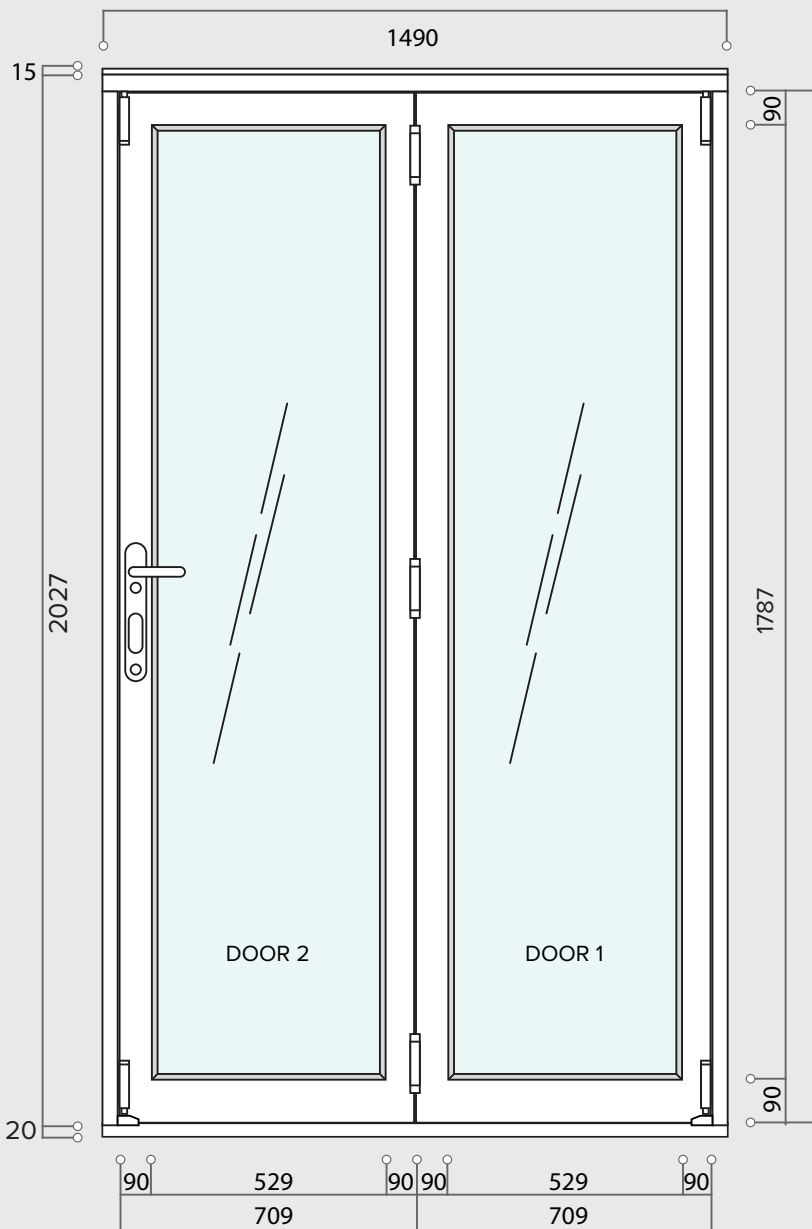

# INSPIRE 1.5M ( APPROX 5FT )

2 DOOR, INTERNAL FOLD FLAT DOOR SET  
WITH THRESHOLD

**FRAME HEAD**

**FRAME JAMBS 1**

**FRAME JAMBS 2**

**THRESHOLD**

# INSPIRE 1.5M ( APPROX 5FT )

2 DOOR, INTERNAL FOLD FLAT DOOR SET  
WITH THRESHOLD

VISIBLE GLASS AREA	1.87M <sup>2</sup>
BRICKWORK OPENING	1500MM X 2037MM ( WxH )
WEIGHT APPROXIMATELY	59.5KG