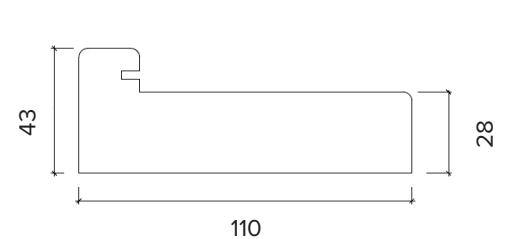

FINESSE SLIMLINE

3.6M (APPROX 12FT)

5 DOOR, INTERNAL BI-FOLD DOOR SET WITH A BOTTOM TRACK

FRAME HEAD

FRAME CILL

FRAME JAMBS L/R

VISIBLE GLASS AREA

4.70M²

BRICKWORK OPENING

3600 MM x 2084MM (WxH)

WEIGHT APPROXIMATELY

131 KG