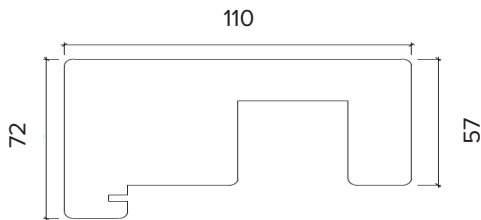

FINESSE SLIMLINE

3.6M (APPROX 12FT)

5 DOOR, INTERNAL BI-FOLD DOOR SET WITH A BOTTOM TRACK

FRAME HEAD

FRAME CILL

FRAME JAMBS L/R

VISIBLE GLASS AREA

4.70M²

BRICKWORK OPENING

3600 MM x 2084MM (WxH)

WEIGHT APPROXIMATELY

131 KG