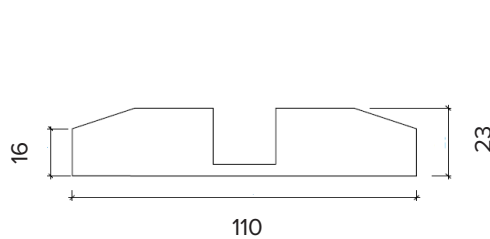

FINESSE SLIMLINE

3.6M (APPROX 12FT)

5 DOOR, INTERNAL BI-FOLD DOOR SET WITH A BOTTOM TRACK

FRAME HEAD

FRAME CILL

FRAME JAMBS L/R

VISIBLE GLASS AREA

4.70M²

BRICKWORK OPENING

3600 MM x 2084MM (WxH)

WEIGHT APPROXIMATELY

131 KG