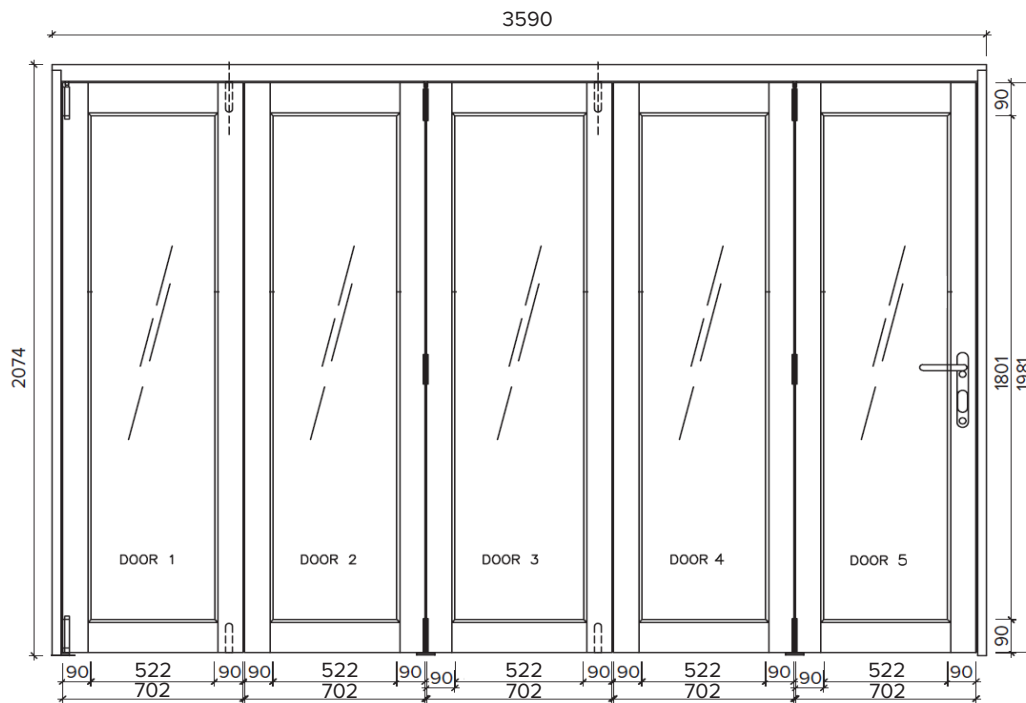

FINESSE SLIMLINE

3.6M (APPROX 12FT)

5 DOOR, INTERNAL BI-FOLD DOOR SET WITH A BOTTOM TRACK

FRAME HEAD

FRAME CILL

FRAME JAMBS L/R

VISIBLE GLASS AREA

4.70M²

BRICKWORK OPENING

3600 MM x 2084MM (WxH)

WEIGHT APPROXIMATELY

131 KG