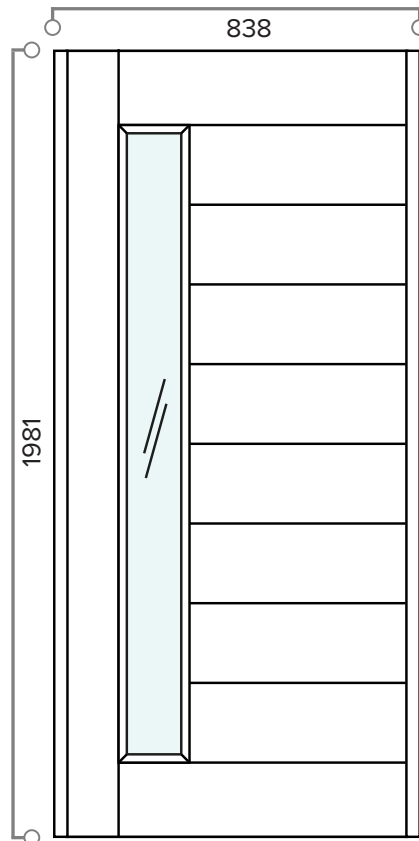

STOCKHOLM ULTIMATE EXTERNAL DOOR

DOUBLE GLAZED, HARDWOOD EXTERNAL DOOR IN GREY
(ALSO AVAILABLE IN OAK)

WEIGHT APPROXIMATELY

44KG

DOOR THICKNESS

44MM

STOCKHOLM ULTIMATE EXTERNAL DOOR AND FRAME

DOUBLE GLAZED, HARDWOOD EXTERNAL DOOR & FRAME IN GREY
(ALSO AVAILABLE IN OAK)

FRAME HEAD & JAMB

FRAME CILL

DOOR DIMENSIONS	DOOR & FRAME DIMENSIONS	RECOMMENDED BRICKWORK OPENING
762MM X 1981MM	852MM X 2079MM	862MM X 2089MM
838MM X 1981MM	928MM X 2079MM	938MM X 2089MM
813MM X 2032MM	903MM X 2130MM	913MM X 2140MM
UVALUE (WHEN USED WITH MATCHING FRAME)		1.6W/M2K
OPENING DIRECTION		INWARDS ONLY