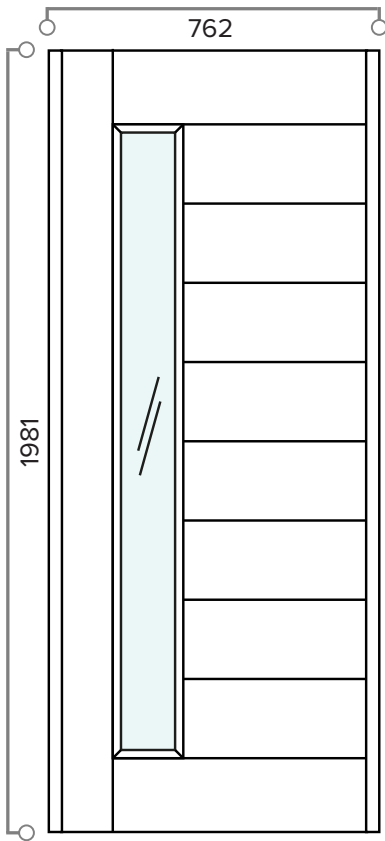

STOCKHOLM ULTIMATE EXTERNAL DOOR

DOUBLE GLAZED, HARDWOOD EXTERNAL DOOR IN GREY
(ALSO AVAILABLE IN OAK)

WEIGHT APPROXIMATELY

44KG

DOOR THICKNESS

44MM

STOCKHOLM ULTIMATE EXTERNAL DOOR AND FRAME

DOUBLE GLAZED, HARDWOOD EXTERNAL DOOR & FRAME IN GREY
(ALSO AVAILABLE IN OAK)

FRAME HEAD & JAMB

FRAME CILL

DOOR DIMENSIONS	DOOR & FRAME DIMENSIONS	RECOMMENDED BRICKWORK OPENING
762MM X 1981MM	852MM X 2079MM	862MM X 2089MM
838MM X 1981MM	928MM X 2079MM	938MM X 2089MM
813MM X 2032MM	903MM X 2130MM	913MM X 2140MM
UVALUE (WHEN USED WITH MATCHING FRAME)		1.6W/M2K
OPENING DIRECTION		INWARDS ONLY