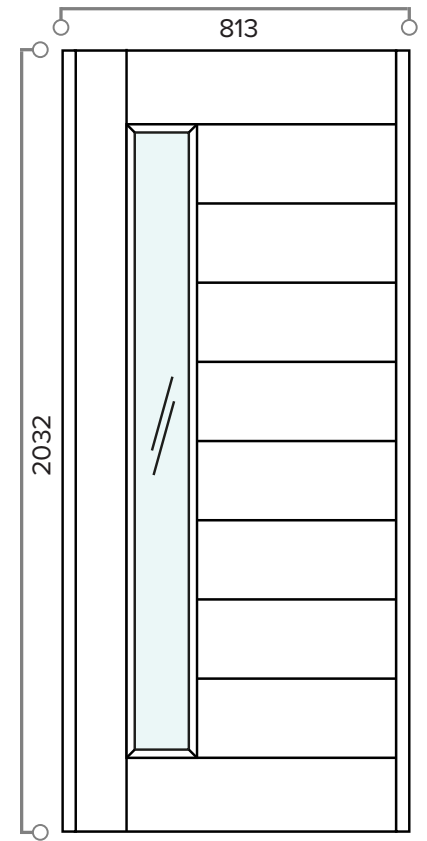

STOCKHOLM ULTIMATE EXTERNAL DOOR

DOUBLE GLAZED, HARDWOOD EXTERNAL DOOR IN GREY
(ALSO AVAILABLE IN OAK)

WEIGHT APPROXIMATELY

44KG

DOOR THICKNESS

44MM

STOCKHOLM ULTIMATE EXTERNAL DOOR AND FRAME

DOUBLE GLAZED, HARDWOOD EXTERNAL DOOR & FRAME IN GREY
(ALSO AVAILABLE IN OAK)

FRAME HEAD & JAMB

FRAME CILL

DOOR DIMENSIONS	DOOR & FRAME DIMENSIONS	RECOMMENDED BRICKWORK OPENING
762MM X 1981MM	852MM X 2079MM	862MM X 2089MM
838MM X 1981MM	928MM X 2079MM	938MM X 2089MM
813MM X 2032MM	903MM X 2130MM	913MM X 2140MM
UVALUE (WHEN USED WITH MATCHING FRAME)		1.6W/M2K
OPENING DIRECTION		INWARDS ONLY