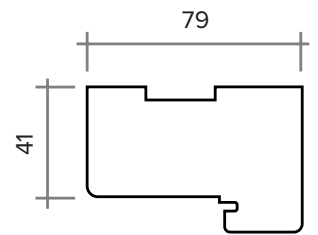

STOCKHOLM ULTIMATE EXTERNAL DOOR

DOUBLE GLAZED, HARDWOOD EXTERNAL DOOR IN GREY
(ALSO AVAILABLE IN OAK)

WEIGHT APPROXIMATELY

44KG

DOOR THICKNESS

44MM

STOCKHOLM ULTIMATE EXTERNAL DOOR AND FRAME

DOUBLE GLAZED, HARDWOOD EXTERNAL DOOR & FRAME IN GREY
(ALSO AVAILABLE IN OAK)

FRAME HEAD & JAMB

FRAME CILL

DOOR DIMENSIONS	DOOR & FRAME DIMENSIONS	RECOMMENDED BRICKWORK OPENING
762MM X 1981MM	852MM X 2079MM	862MM X 2089MM
838MM X 1981MM	928MM X 2079MM	938MM X 2089MM
813MM X 2032MM	903MM X 2130MM	913MM X 2140MM
UVALUE (WHEN USED WITH MATCHING FRAME)		1.6W/M2K
OPENING DIRECTION		INWARDS ONLY