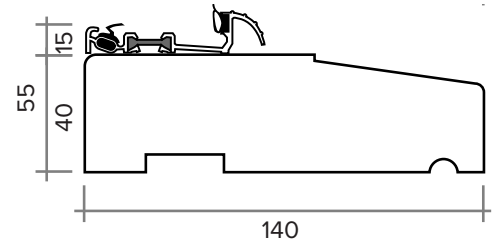

STOCKHOLM ULTIMATE EXTERNAL DOOR

DOUBLE GLAZED, HARDWOOD EXTERNAL DOOR IN GREY
(ALSO AVAILABLE IN OAK)

WEIGHT APPROXIMATELY

44KG

DOOR THICKNESS

44MM

STOCKHOLM ULTIMATE EXTERNAL DOOR AND FRAME

DOUBLE GLAZED, HARDWOOD EXTERNAL DOOR & FRAME IN GREY
(ALSO AVAILABLE IN OAK)

FRAME HEAD & JAMB

FRAME CILL

DOOR DIMENSIONS	DOOR & FRAME DIMENSIONS	RECOMMENDED BRICKWORK OPENING
762MM X 1981MM	852MM X 2079MM	862MM X 2089MM
838MM X 1981MM	928MM X 2079MM	938MM X 2089MM
813MM X 2032MM	903MM X 2130MM	913MM X 2140MM
UVALUE (WHEN USED WITH MATCHING FRAME)		1.6W/M2K
OPENING DIRECTION		INWARDS ONLY