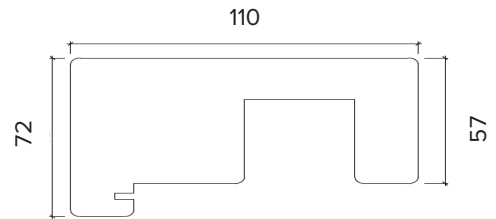

EDGE SLIMLINE

2.4M (APPROX 8FT)

3 DOOR, UNFINISHED OAK VENEER, INTERNAL BI-FOLD DOORS, WITH A BOTTOM TRACK

FRAME HEAD

FRAME CILL

FRAME JAMBS L/R

VISIBLE GLASS AREA

3.04 m²

BRICKWORK OPENING

2400MM x 2084MM (WxH)

WEIGHT APPROXIMATELY

110.5KG