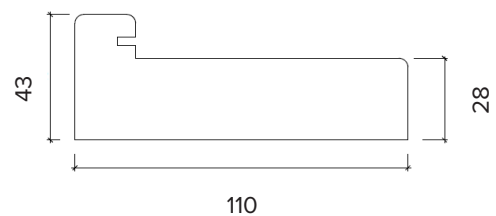

EDGE SLIMLINE

2.4M (APPROX 8FT)

3 DOOR, UNFINISHED OAK VENEER, INTERNAL BI-FOLD DOORS, WITH A BOTTOM TRACK

FRAME HEAD

FRAME CILL

FRAME JAMBS L/R

VISIBLE GLASS AREA

3.04 m²

BRICKWORK OPENING

2400MM x 2084MM (WxH)

WEIGHT APPROXIMATELY

110.5KG