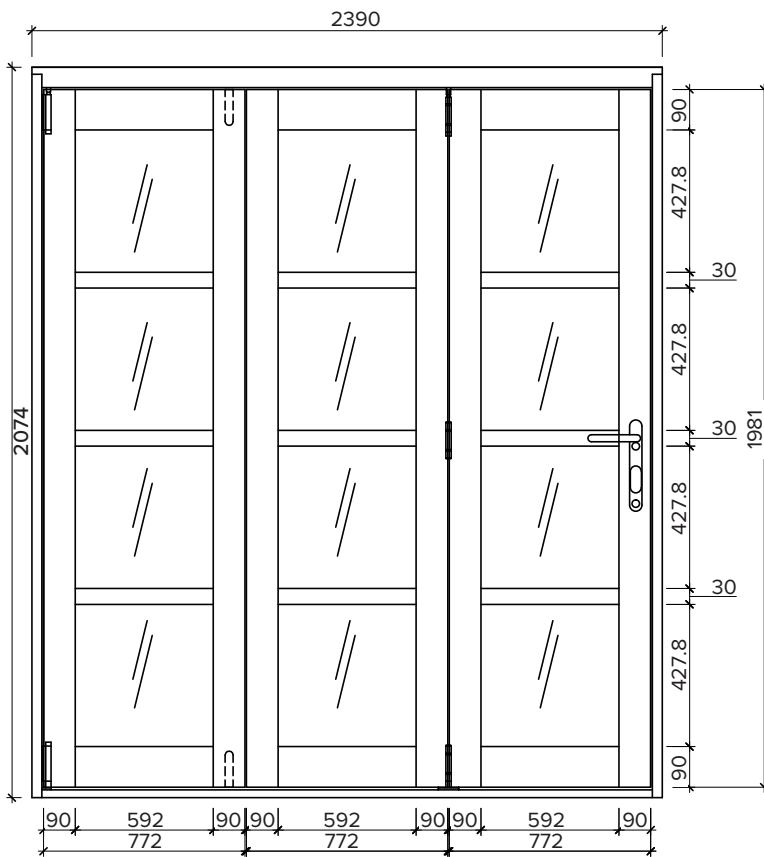

EDGE SLIMLINE

2.4M (APPROX 8FT)

3 DOOR, UNFINISHED OAK VENEER, INTERNAL BI-FOLD DOORS, WITH A BOTTOM TRACK

FRAME HEAD

FRAME CILL

FRAME JAMBS L/R

VISIBLE GLASS AREA

3.04 m²

BRICKWORK OPENING

2400MM x 2084MM (WxH)

WEIGHT APPROXIMATELY

110.5KG