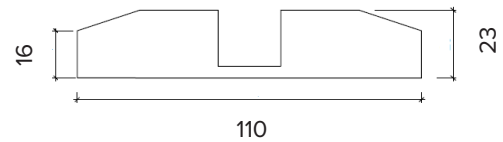

EDGE SLIMLINE

2.4M (APPROX 8FT)

3 DOOR, UNFINISHED OAK VENEER, INTERNAL BI-FOLD DOORS, WITH A BOTTOM TRACK

FRAME HEAD

FRAME CILL

FRAME JAMBS L/R

VISIBLE GLASS AREA

3.04 m²

BRICKWORK OPENING

2400MM x 2084MM (WxH)

WEIGHT APPROXIMATELY

110.5KG