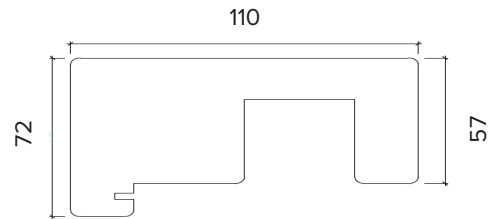

EDGE SLIMLINE

2.1M (APPROX 7FT)

3 DOOR, UNFINISHED OAK VENEER, INTERNAL BI-FOLD DOORS, WITH A BOTTOM TRACK

FRAME HEAD

FRAME CILL

FRAME JAMBS L/R

VISIBLE GLASS AREA	2.53 M ²
BRICKWORK OPENING	2100 MM x 2084MM (WxH)
WEIGHT APPROXIMATELY	85KG