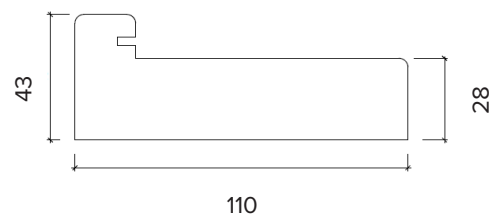

EDGE SLIMLINE

2.1M (APPROX 7FT)

3 DOOR, UNFINISHED OAK VENEER, INTERNAL BI-FOLD DOORS, WITH A BOTTOM TRACK

FRAME HEAD

FRAME CILL

FRAME JAMBS L/R

VISIBLE GLASS AREA	2.53 M ²
BRICKWORK OPENING	2100 MM x 2084MM (WxH)
WEIGHT APPROXIMATELY	85KG