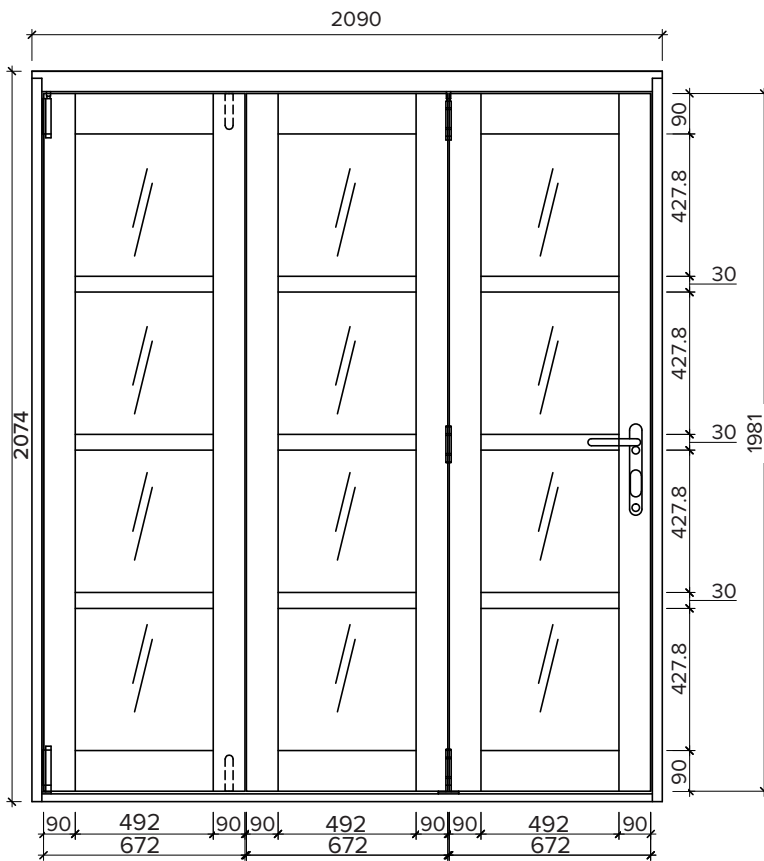

EDGE SLIMLINE

2.1M (APPROX 7FT)

3 DOOR, UNFINISHED OAK VENEER, INTERNAL BI-FOLD DOORS, WITH A BOTTOM TRACK

FRAME HEAD

FRAME CILL

FRAME JAMBS L/R

VISIBLE GLASS AREA	2.53 M ²
BRICKWORK OPENING	2100 MM x 2084MM (WxH)
WEIGHT APPROXIMATELY	85KG