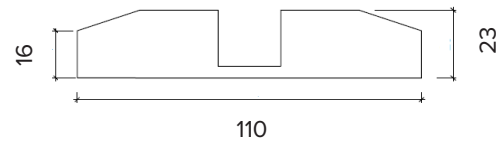

EDGE SLIMLINE

2.1M (APPROX 7FT)

3 DOOR, UNFINISHED OAK VENEER, INTERNAL BI-FOLD DOORS, WITH A BOTTOM TRACK

FRAME HEAD

FRAME CILL

FRAME JAMBS L/R

VISIBLE GLASS AREA	2.53 M ²
BRICKWORK OPENING	2100 MM x 2084MM (WxH)
WEIGHT APPROXIMATELY	85KG