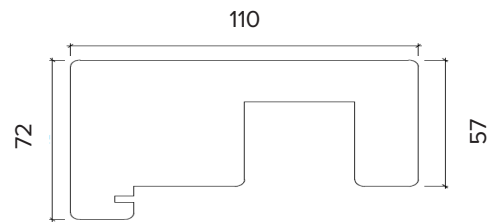

## 2.1M (APPROX 7FT)

3 DOOR, UNFINISHED OAK VENEER, INTERNAL BI-FOLD DOORS WITHOUT A BOTTOM TRACK

FRAME HEAD

FRAME JAMBS L/R

VISIBLE GLASS AREA

2.53M<sup>2</sup>

BRICKWORK OPENING

2100 MM x 2064MM ( WxH )

WEIGHT APPROXIMATELY

85KG