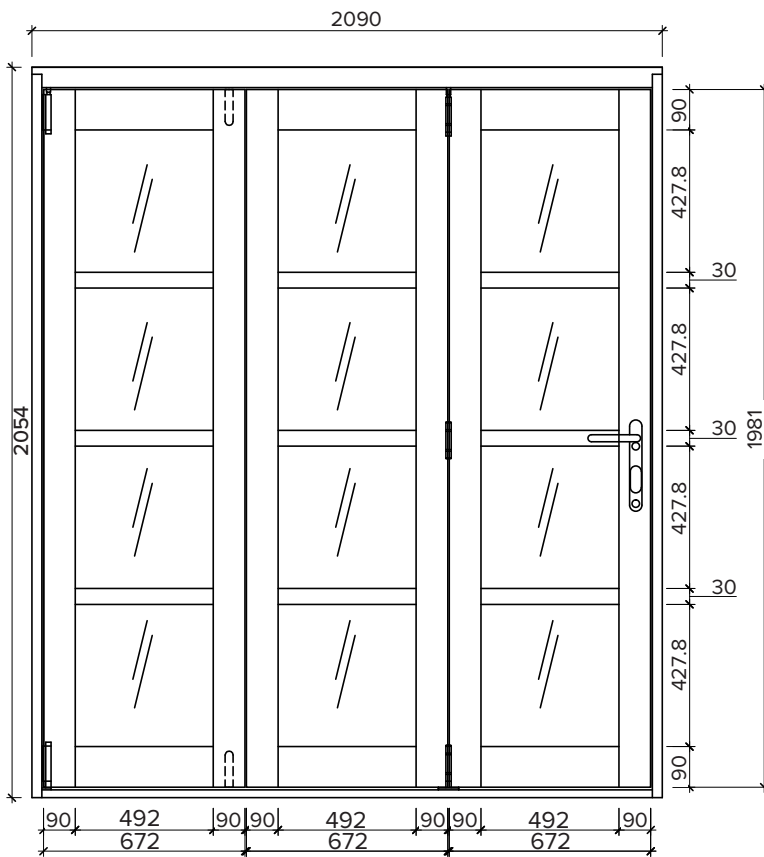

# EDGE SLIMLINE

## 2.1M (APPROX 7FT)

3 DOOR, UNFINISHED OAK VENEER, INTERNAL BI-FOLD DOORS WITHOUT A BOTTOM TRACK

FRAME HEAD

FRAME JAMBS L/R

VISIBLE GLASS AREA

2.53M<sup>2</sup>

BRICKWORK OPENING

2100 MM x 2064MM ( WxH )

WEIGHT APPROXIMATELY

85KG