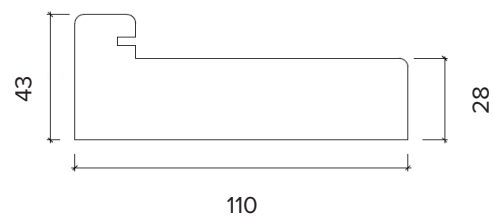

## 2.1M (APPROX 7FT)

3 DOOR, UNFINISHED OAK VENEER, INTERNAL BI-FOLD DOORS WITHOUT A BOTTOM TRACK

FRAME HEAD

FRAME JAMBS L/R

VISIBLE GLASS AREA

2.53M<sup>2</sup>

BRICKWORK OPENING

2100 MM x 2064MM ( WxH )