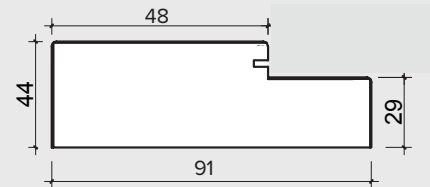

INSPIRE 1.8M (APPROX 6FT)

3 DOOR, INTERNAL FOLD FLAT DOOR SET

FRAME HEAD

FRAME JAMBS 1

ASTRAGAL