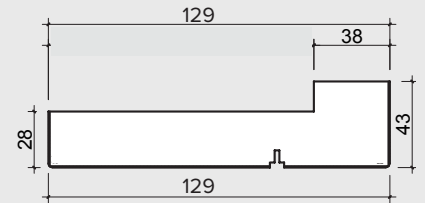

INSPIRE 1.8M (APPROX 6FT)

3 DOOR, INTERNAL FOLD FLAT DOOR SET

FRAME HEAD

FRAME JAMBS 1

ASTRAGAL