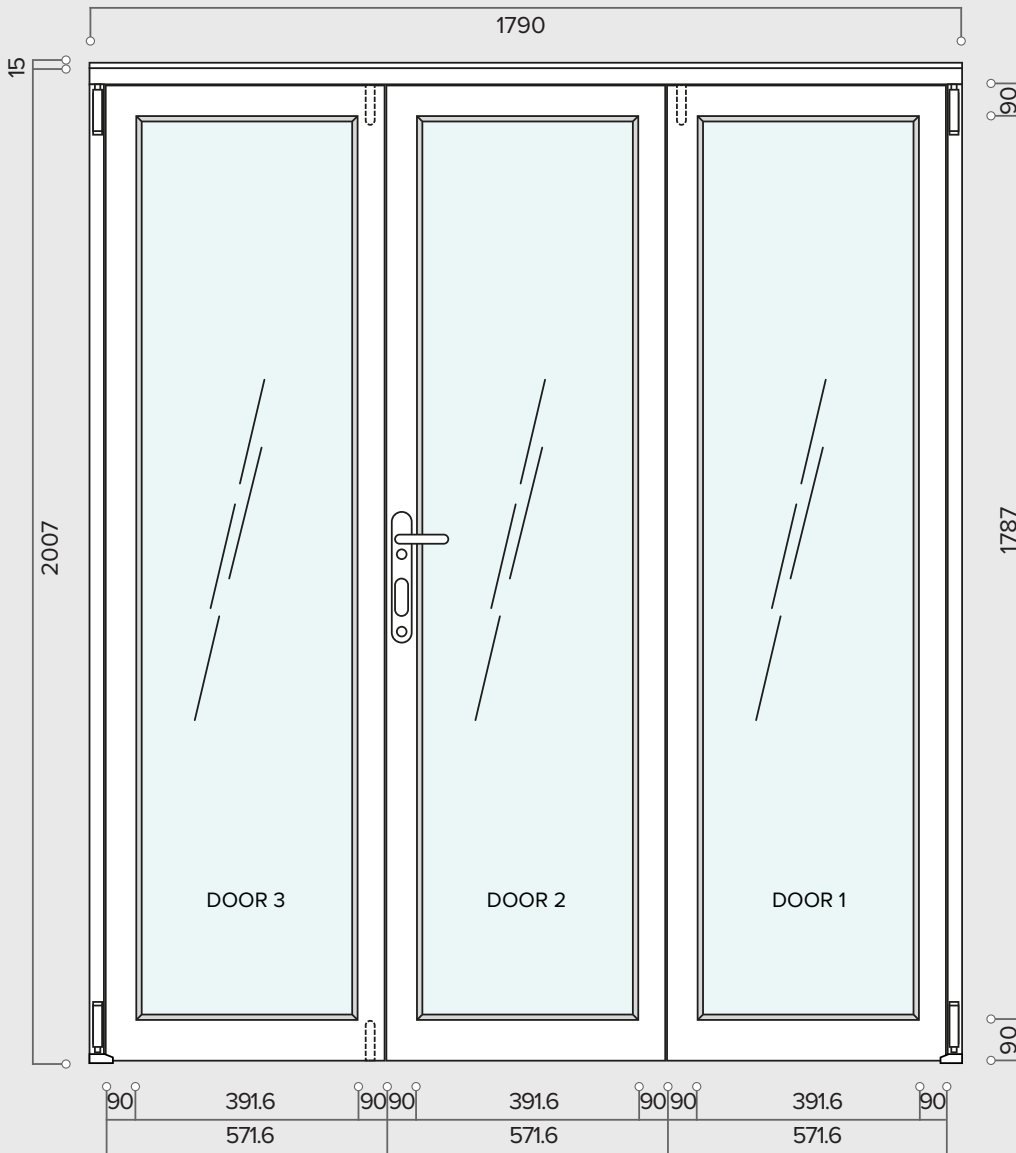

INSPIRE 1.8M (APPROX 6FT)

3 DOOR, INTERNAL FOLD FLAT DOOR SET

FRAME HEAD

FRAME JAMBS 1

ASTRAGAL