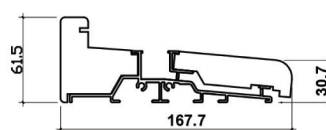

ELITE 3.6M (APPROX 12FT)

5 DOOR, DOUBLE GLAZED, HARDWOOD CORE WITH OAK VENEER, EXTERNAL BIFOLD DOOR SET.

DOOR DIMENSIONS

FRAME HEAD

FRAME CILL

FRAME JAMBS R/L

VISIBLE GLASS AREA

4.98M²

U VALUE

1.4W/M2K

BRICKWORK OPENING

3600MM x 2100MM (WxH)

WEIGHT APPROXIMATELY

216.5KG