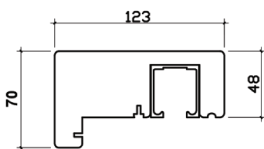

ELITE 3.6M (APPROX 12FT)

5 DOOR, DOUBLE GLAZED, HARDWOOD CORE WITH OAK VENEER, EXTERNAL BIFOLD DOOR SET.

DOOR DIMENSIONS

FRAME HEAD

FRAME CILL

FRAME JAMBS R/L

VISIBLE GLASS AREA

4.98M²

U VALUE

1.4W/M2K

BRICKWORK OPENING

3600MM x 2100MM (WxH)

WEIGHT APPROXIMATELY

216.5KG