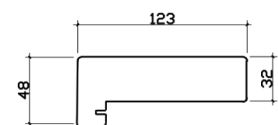

ELITE 3.6M (APPROX 12FT)

5 DOOR, DOUBLE GLAZED, HARDWOOD CORE WITH OAK VENEER, EXTERNAL BIFOLD DOOR SET.

DOOR DIMENSIONS

FRAME HEAD

FRAME CILL

FRAME JAMBS R/L

VISIBLE GLASS AREA

4.98M²

U VALUE

1.4W/M2K

BRICKWORK OPENING

3600MM x 2100MM (WxH)

WEIGHT APPROXIMATELY

216.5KG