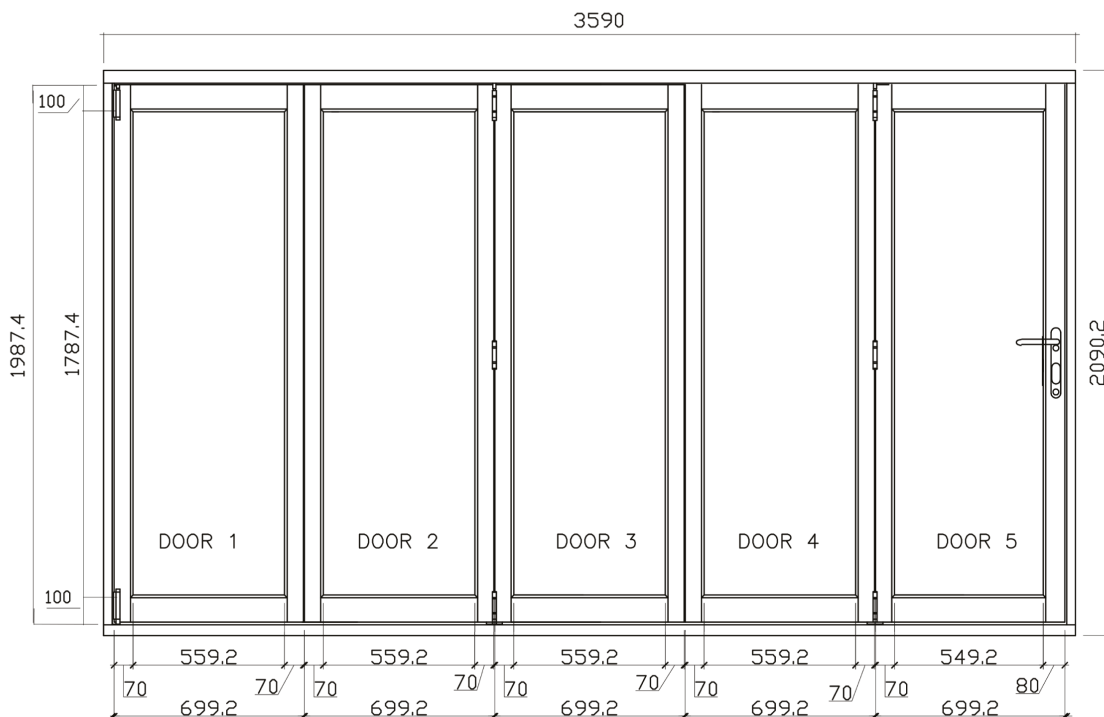

ELITE 3.6M (APPROX 12FT)

5 DOOR, DOUBLE GLAZED, HARDWOOD CORE WITH OAK VENEER, EXTERNAL BIFOLD DOOR SET.

DOOR DIMENSIONS

FRAME HEAD

FRAME CILL

FRAME JAMBS R/L

VISIBLE GLASS AREA

4.98M²

U VALUE

1.4W/M2K

BRICKWORK OPENING

3600MM x 2100MM (WxH)

WEIGHT APPROXIMATELY

216.5KG