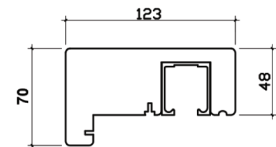

ELITE 2.4M (APPROX 8FT)

3 DOOR, DOUBLE GLAZED, HARDWOOD CORE WITH OAK VENEER, EXTERNAL BIFOLD DOOR SET.

DOOR DIMENSIONS

FRAME HEAD

FRAME JAMBS R/L

FRAME CILL

VISIBLE GLASS AREA

3.34m² 1.4W/M2K

U VALUE

2400MM x 2100MM (WxH)

BRICKWORK OPENING

145KG

WEIGHT APPROXIMATELY