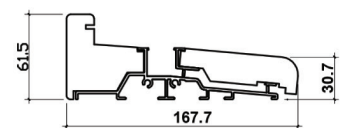

ELITE 2.4M (APPROX 8FT)

3 DOOR, DOUBLE GLAZED, HARDWOOD CORE WITH OAK VENEER, EXTERNAL BIFOLD DOOR SET.

DOOR DIMENSIONS

FRAME HEAD

FRAME JAMBS R/L

FRAME CILL

VISIBLE GLASS AREA

3.34m² 1.4W/M2K

U VALUE

2400MM x 2100MM (WxH)

BRICKWORK OPENING

145KG

WEIGHT APPROXIMATELY