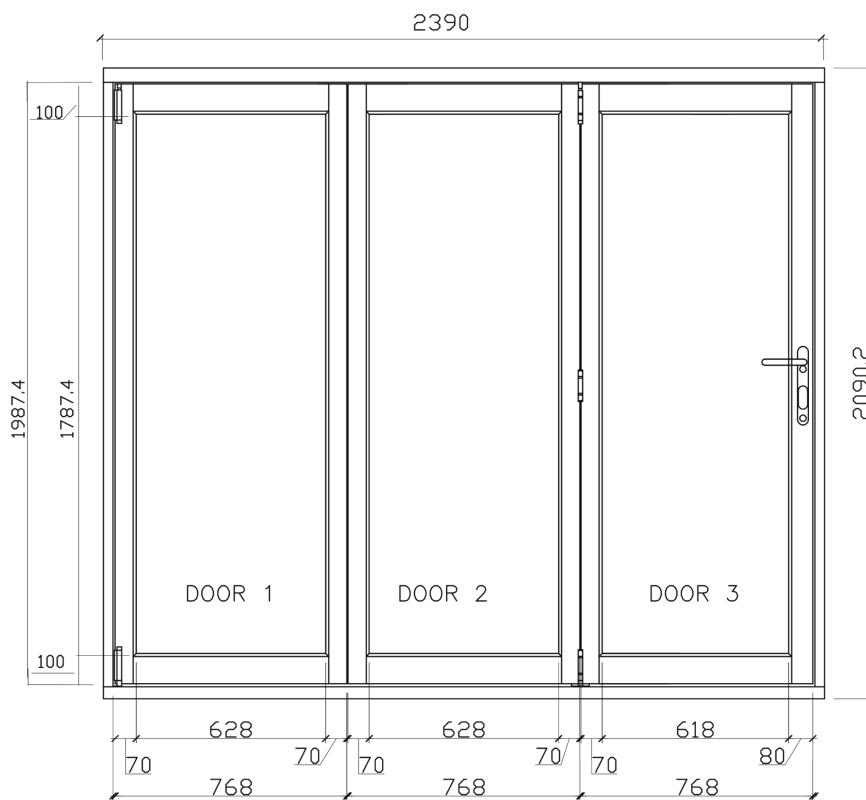

ELITE 2.4M (APPROX 8FT)

3 DOOR, DOUBLE GLAZED, HARDWOOD CORE WITH OAK VENEER, EXTERNAL BIFOLD DOOR SET.

DOOR DIMENSIONS

FRAME HEAD

FRAME JAMBS R/L

FRAME CILL

VISIBLE GLASS AREA

3.34m² 1.4W/M2K

U VALUE

2400MM x 2100MM (WxH)

BRICKWORK OPENING

145KG

WEIGHT APPROXIMATELY