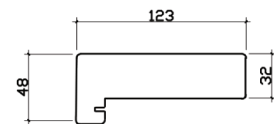

ELITE 2.4M (APPROX 8FT)

3 DOOR, DOUBLE GLAZED, HARDWOOD CORE WITH OAK VENEER, EXTERNAL BIFOLD DOOR SET.

DOOR DIMENSIONS

FRAME HEAD

FRAME JAMBS R/L

FRAME CILL

VISIBLE GLASS AREA

3.34m² 1.4W/M2K

U VALUE

2400MM x 2100MM (WxH)

BRICKWORK OPENING

145KG

WEIGHT APPROXIMATELY