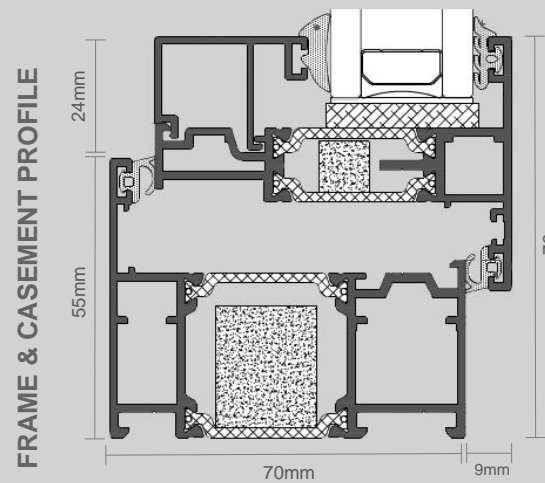

# Casement Windows

TECH SPEC	DOUBLE GLAZED
Frame depth	70mm
Typical sightline	79mm
Profile	Square
Maximum opener width	800mm
Maximum opener height	1300mm
Energy Rating	A
Air permeability	Class 4
Resistance to wind load	Class C3 2400
Water tightness	Class E1200