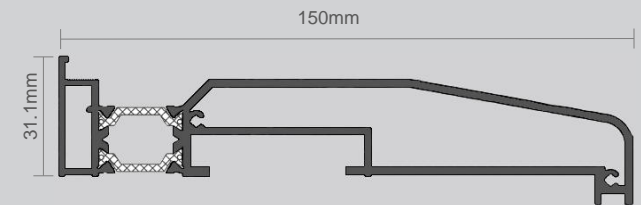

OPTIONAL CILL

For more information:

01625 44 28 99 | sales@vufold.co.uk | vufold.co.uk