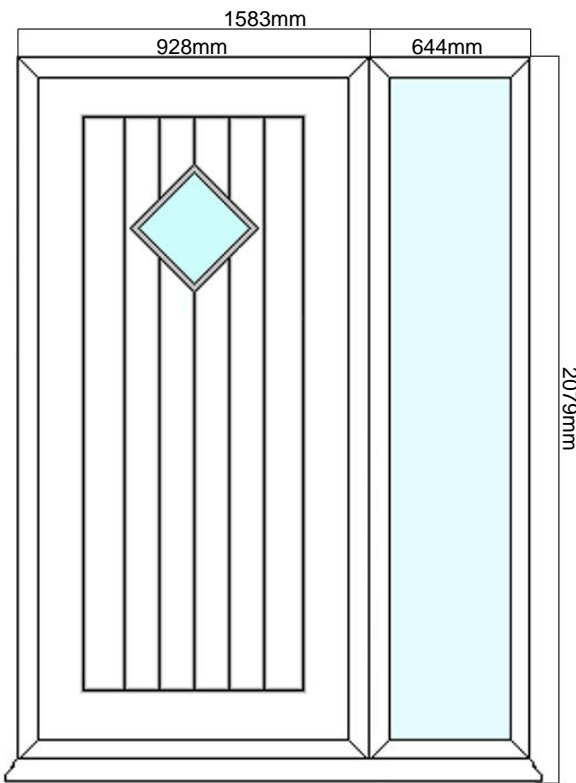

BELFRY COMPOSITE DOOR SET

COMPOSITE EXTERNAL DOOR + SINGLE SIDELITE

(AVAILABLE IN BLACK/WHITE, GREY/WHITE, BLUE/WHITE & CHARTWELL GREEN/WHITE)

(Sidelite also available on the opposite side of the door)

Frame Head/Jamb

Frame & Drip Sill

DOOR DIMENSIONS	DOOR & FRAME DIMENSIONS	RECOMMENDED BRICKWORK OPENING
836mm x 1957mm	1583mm x 2079mm	1593mm x 2089mm
UVALUE		1.4W/M2K
OPENING DIRECTION		INWARDS ONLY
WEIGHT APPROXIMATELY		98kg
DOOR THICKNESS		44MM