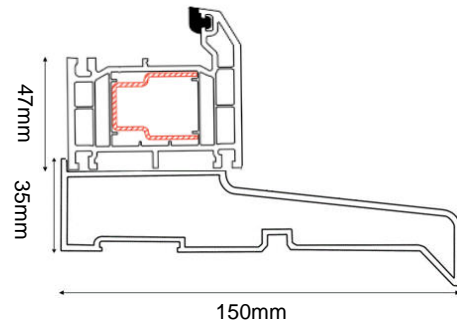

BELFRY COMPOSITE DOOR SET

COMPOSITE EXTERNAL DOOR + SINGLE SIDELITE

(AVAILABLE IN BLACK/WHITE, GREY/WHITE, BLUE/WHITE & CHARTWELL GREEN/WHITE)

(Sidelite also available on the opposite side of the door)

Frame Head/Jamb

Frame & Drip Sill

DOOR DIMENSIONS	DOOR & FRAME DIMENSIONS	RECOMMENDED BRICKWORK OPENING
836mm x 1957mm	1583mm x 2079mm	1593mm x 2089mm
UVALUE		1.4W/M2K
OPENING DIRECTION		INWARDS ONLY
WEIGHT APPROXIMATELY		98kg
DOOR THICKNESS		44MM