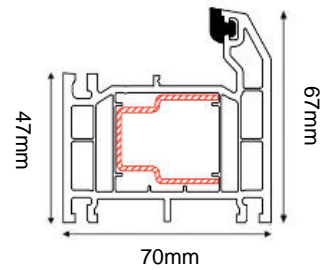

BELFRY COMPOSITE DOOR SET

COMPOSITE EXTERNAL DOOR + SINGLE SIDELITE

(AVAILABLE IN BLACK/WHITE, GREY/WHITE, BLUE/WHITE & CHARTWELL GREEN/WHITE)

(Sidelite also available on the opposite side of the door)

Frame Head/Jamb

Frame & Drip Sill

DOOR DIMENSIONS	DOOR & FRAME DIMENSIONS	RECOMMENDED BRICKWORK OPENING
836mm x 1957mm	1583mm x 2079mm	1593mm x 2089mm
UVALUE		1.4W/M2K
OPENING DIRECTION		INWARDS ONLY
WEIGHT APPROXIMATELY		98kg
DOOR THICKNESS		44MM