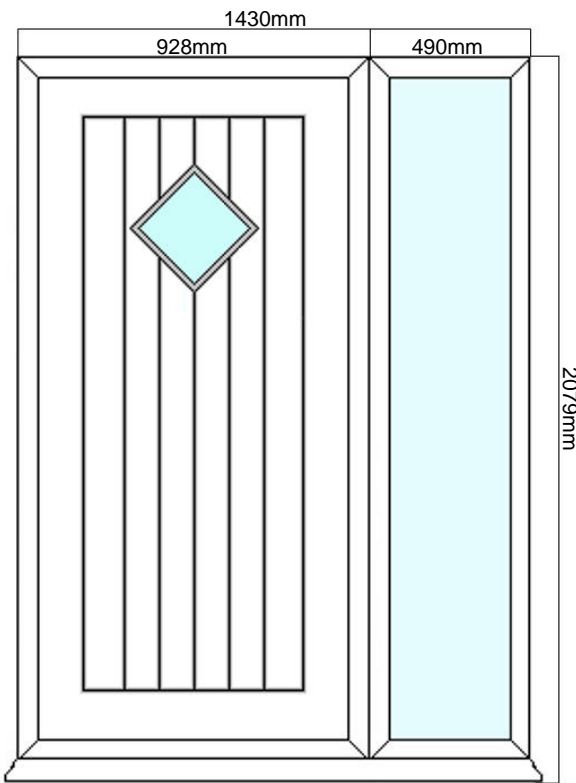

BELFRY COMPOSITE DOOR SET

COMPOSITE EXTERNAL DOOR + SINGLE SIDELITE

(AVAILABLE IN BLACK/WHITE, GREY/WHITE, BLUE/WHITE & CHARTWELL GREEN/WHITE)

(Sidelite also available on the opposite side of the door)

Frame Head/Jamb

Frame & Drip Sill

| DOOR DIMENSIONS | DOOR & FRAME DIMENSIONS | RECOMMENDED BRICKWORK OPENING |
|----------------------|-------------------------|-------------------------------|
| 836mm x 1957mm | 1430mm x 2079mm | 1440mm x 2089mm |
| UVALUE | | 1.4W/M2K |
| OPENING DIRECTION | | INWARDS ONLY |
| WEIGHT APPROXIMATELY | | 95kg |
| DOOR THICKNESS | | 44MM |