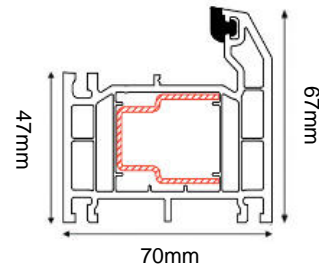

BELFRY COMPOSITE DOOR SET

COMPOSITE EXTERNAL DOOR + SINGLE SIDELITE

(AVAILABLE IN BLACK/WHITE, GREY/WHITE, BLUE/WHITE & CHARTWELL GREEN/WHITE)

(Sidelite also available on the opposite side of the door)

Frame Head/Jamb

Frame & Drip Sill

| DOOR DIMENSIONS | DOOR & FRAME DIMENSIONS | RECOMMENDED BRICKWORK OPENING |
|----------------------|-------------------------|-------------------------------|
| 836mm x 1957mm | 1430mm x 2079mm | 1440mm x 2089mm |
| UVALUE | | 1.4W/M2K |
| OPENING DIRECTION | | INWARDS ONLY |
| WEIGHT APPROXIMATELY | | 95kg |
| DOOR THICKNESS | | 44MM |