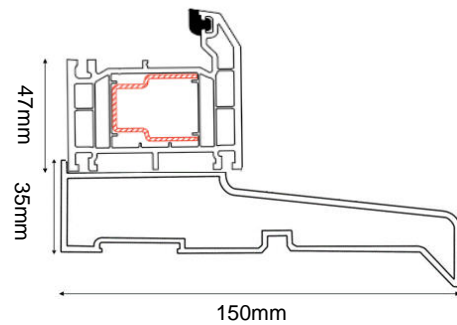

BELFRY COMPOSITE DOOR SET

COMPOSITE EXTERNAL DOOR + SINGLE SIDELITE

(AVAILABLE IN BLACK/WHITE, GREY/WHITE, BLUE/WHITE & CHARTWELL GREEN/WHITE)

(Sidelite also available on the opposite side of the door)

Frame Head/Jamb

Frame & Drip Sill

| DOOR DIMENSIONS | DOOR & FRAME DIMENSIONS | RECOMMENDED BRICKWORK OPENING |
|----------------------|-------------------------|-------------------------------|
| 836mm x 1957mm | 1430mm x 2079mm | 1440mm x 2089mm |
| UVALUE | | 1.4W/M2K |
| OPENING DIRECTION | | INWARDS ONLY |
| WEIGHT APPROXIMATELY | | 95kg |
| DOOR THICKNESS | | 44MM |