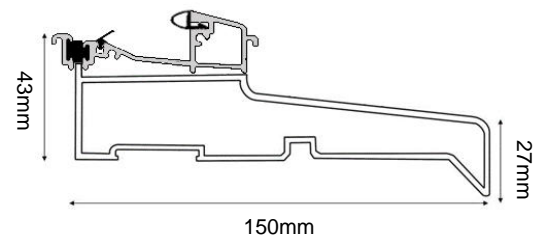

BELFRY COMPOSITE DOOR SET

COMPOSITE EXTERNAL DOOR & FRAME

(AVAILABLE IN BLACK/WHITE, GREY/WHITE, BLUE/WHITE & CHARTWELL GREEN/WHITE)

Frame Head/Jamb

Threshold & Drip Sill

DOOR DIMENSIONS	DOOR & FRAME DIMENSIONS	RECOMMENDED BRICKWORK OPENING
760mm x 1984mm	852mm x 2079mm	862mm x 2089mm
836mm x 1984mm	928mm x 2079mm	938mm x 2089mm
UVALUE		1.4W/M2K
OPENING DIRECTION		INWARDS ONLY
WEIGHT APPROXIMATELY		52/55KG
DOOR THICKNESS		44MM