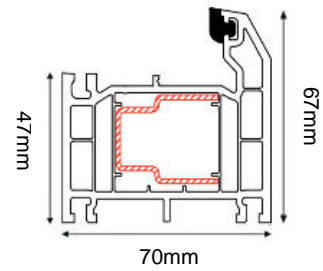

BELFRY COMPOSITE DOOR SET

COMPOSITE EXTERNAL DOOR & FRAME

(AVAILABLE IN BLACK/WHITE, GREY/WHITE, BLUE/WHITE & CHARTWELL GREEN/WHITE)

Frame Head/Jamb

Threshold & Drip Sill

DOOR DIMENSIONS	DOOR & FRAME DIMENSIONS	RECOMMENDED BRICKWORK OPENING
760mm x 1984mm	852mm x 2079mm	862mm x 2089mm
836mm x 1984mm	928mm x 2079mm	938mm x 2089mm
UVALUE		1.4W/M2K
OPENING DIRECTION		INWARDS ONLY
WEIGHT APPROXIMATELY		52/55KG
DOOR THICKNESS		44MM