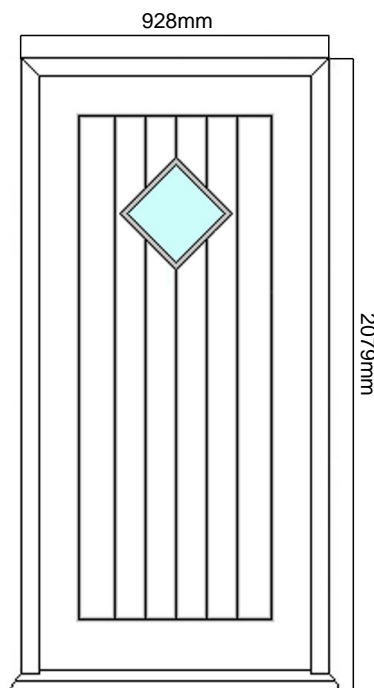

BELFRY COMPOSITE DOOR SET

COMPOSITE EXTERNAL DOOR & FRAME

(AVAILABLE IN BLACK/WHITE, GREY/WHITE, BLUE/WHITE & CHARTWELL GREEN/WHITE)

Frame Head/Jamb

Threshold & Drip Sill

DOOR DIMENSIONS	DOOR & FRAME DIMENSIONS	RECOMMENDED BRICKWORK OPENING
760mm x 1984mm	852mm x 2079mm	862mm x 2089mm
836mm x 1984mm	928mm x 2079mm	938mm x 2089mm
UVALUE		1.4W/M2K
OPENING DIRECTION		INWARDS ONLY
WEIGHT APPROXIMATELY		52/55KG
DOOR THICKNESS		44MM