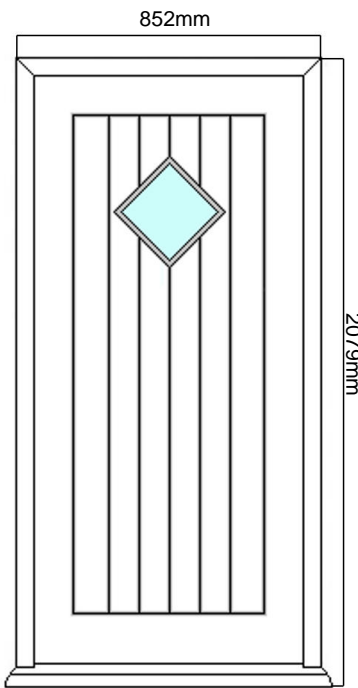

BELFRY COMPOSITE DOOR SET

COMPOSITE EXTERNAL DOOR & FRAME

(AVAILABLE IN BLACK/WHITE, GREY/WHITE, BLUE/WHITE & CHARTWELL GREEN/WHITE)

Frame Head/Jamb

Threshold & Drip Sill

DOOR DIMENSIONS	DOOR & FRAME DIMENSIONS	RECOMMENDED BRICKWORK OPENING
760mm x 1984mm	852mm x 2079mm	862mm x 2089mm
836mm x 1984mm	928mm x 2079mm	938mm x 2089mm
UVALUE		1.4W/M2K
OPENING DIRECTION		INWARDS ONLY
WEIGHT APPROXIMATELY		52/55KG
DOOR THICKNESS		44MM