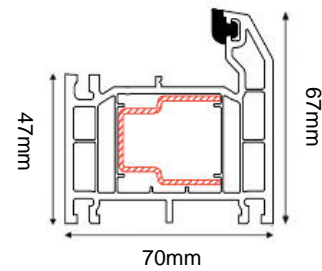

# CARNOUSTIE COMPOSITE DOOR SET

COMPOSITE EXTERNAL DOOR + DOUBLE SIDELITE

(AVAILABLE IN BLACK/WHITE, GREY/WHITE, BLUE/WHITE & CHARTWELL GREEN/WHITE)

Frame Head/Jamb

Frame & Drip Sill

DOOR DIMENSIONS	DOOR & FRAME DIMENSIONS	RECOMMENDED BRICKWORK OPENING
836mm x 1957mm	2238mm x 2079mm	2248mm x 2089mm
UVALUE		1.4W/M2K
OPENING DIRECTION		INWARDS ONLY
WEIGHT APPROXIMATELY		132kg
DOOR THICKNESS		44MM