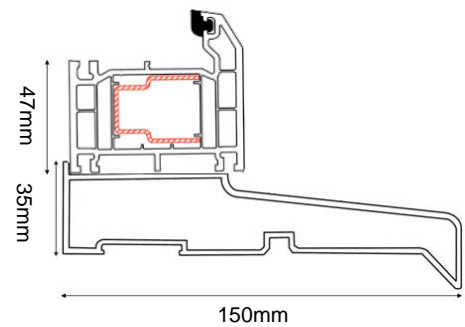

# CARNOUSTIE COMPOSITE DOOR SET

COMPOSITE EXTERNAL DOOR + DOUBLE SIDELITE

(AVAILABLE IN BLACK/WHITE, GREY/WHITE, BLUE/WHITE & CHARTWELL GREEN/WHITE)

Frame Head/Jamb

Frame & Drip Sill

DOOR DIMENSIONS	DOOR & FRAME DIMENSIONS	RECOMMENDED BRICKWORK OPENING
836mm x 1957mm	2238mm x 2079mm	2248mm x 2089mm
UVALUE		1.4W/M2K
OPENING DIRECTION		INWARDS ONLY
WEIGHT APPROXIMATELY		132kg
DOOR THICKNESS		44MM