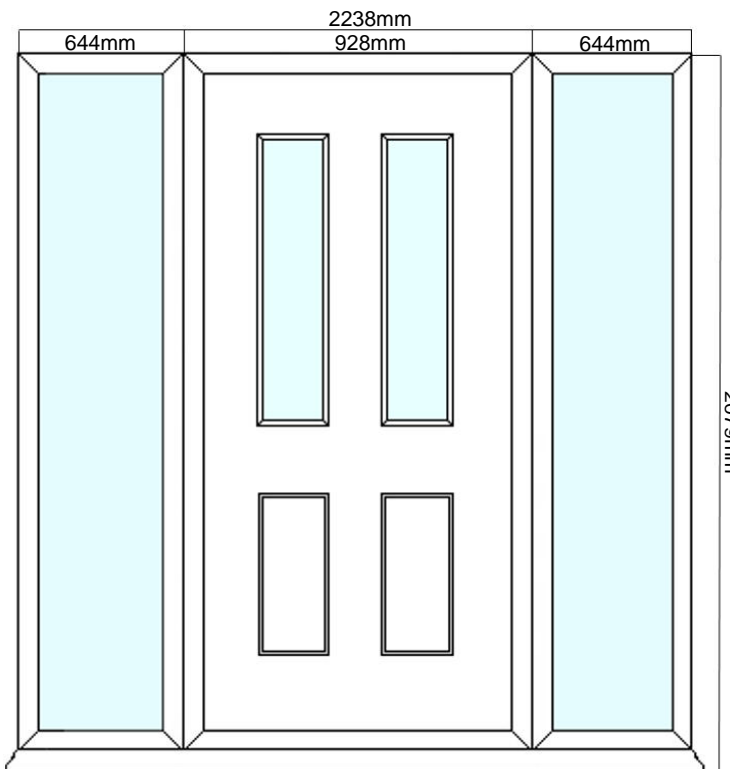

# CARNOUSTIE COMPOSITE DOOR SET

COMPOSITE EXTERNAL DOOR + DOUBLE SIDELITE

(AVAILABLE IN BLACK/WHITE, GREY/WHITE, BLUE/WHITE & CHARTWELL GREEN/WHITE)

Frame Head/Jamb

Frame & Drip Sill

DOOR DIMENSIONS	DOOR & FRAME DIMENSIONS	RECOMMENDED BRICKWORK OPENING
836mm x 1957mm	2238mm x 2079mm	2248mm x 2089mm
UVALUE		1.4W/M2K
OPENING DIRECTION		INWARDS ONLY
WEIGHT APPROXIMATELY		132kg
DOOR THICKNESS		44MM