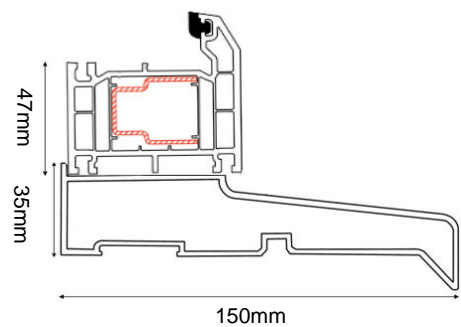

SUNINGDALE COMPOSITE DOOR SET

COMPOSITE EXTERNAL DOOR + DOUBLE SIDELITE

(AVAILABLE IN BLACK/WHITE, GREY/WHITE, BLUE/WHITE & CHARTWELL GREEN/WHITE)

Frame Head/Jamb

Frame & Drip Sill

DOOR DIMENSIONS	DOOR & FRAME DIMENSIONS	RECOMMENDED BRICKWORK OPENING
836mm x 1957mm	1932mm x 2079mm	1942mm x 2089mm
UVALUE		1.4W/M2K
OPENING DIRECTION		INWARDS ONLY
WEIGHT APPROXIMATELY		126kg
DOOR THICKNESS		44MM