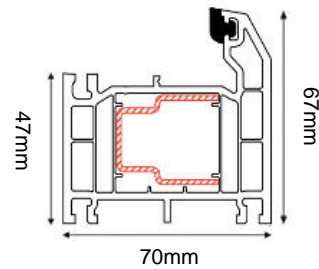

SUNINGDALE COMPOSITE DOOR SET

COMPOSITE EXTERNAL DOOR + DOUBLE SIDELITE

(AVAILABLE IN BLACK/WHITE, GREY/WHITE, BLUE/WHITE & CHARTWELL GREEN/WHITE)

Frame Head/Jamb

Frame & Drip Sill

DOOR DIMENSIONS	DOOR & FRAME DIMENSIONS	RECOMMENDED BRICKWORK OPENING
836mm x 1957mm	1932mm x 2079mm	1942mm x 2089mm
UVALUE		1.4W/M2K
OPENING DIRECTION		INWARDS ONLY
WEIGHT APPROXIMATELY		126kg
DOOR THICKNESS		44MM