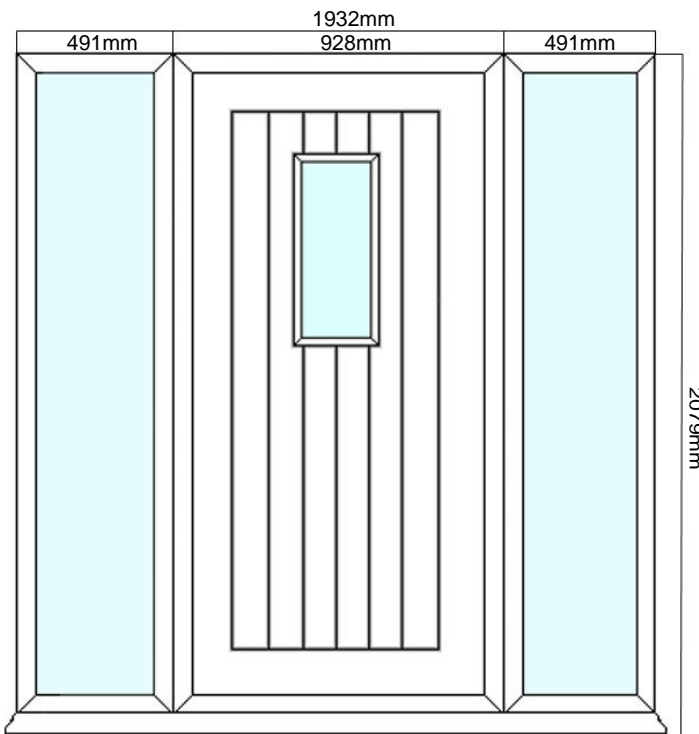

SUNINGDALE COMPOSITE DOOR SET

COMPOSITE EXTERNAL DOOR + DOUBLE SIDELITE

(AVAILABLE IN BLACK/WHITE, GREY/WHITE, BLUE/WHITE & CHARTWELL GREEN/WHITE)

Frame Head/Jamb

Frame & Drip Sill

DOOR DIMENSIONS	DOOR & FRAME DIMENSIONS	RECOMMENDED BRICKWORK OPENING
836mm x 1957mm	1932mm x 2079mm	1942mm x 2089mm
UVALUE		1.4W/M2K
OPENING DIRECTION		INWARDS ONLY
WEIGHT APPROXIMATELY		126kg
DOOR THICKNESS		44MM