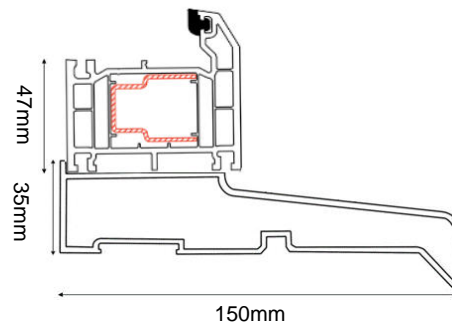

SUNNINGDALE COMPOSITE DOOR SET

COMPOSITE EXTERNAL DOOR + SINGLE SIDELITE

(AVAILABLE IN BLACK/WHITE, GREY/WHITE, BLUE/WHITE & CHARTWELL GREEN/WHITE)

Frame Head/Jamb

Frame & Drip Sill

(Sidelite also available on the opposite side of the door)

DOOR DIMENSIONS	DOOR & FRAME DIMENSIONS	RECOMMENDED BRICKWORK OPENING
836mm x 1957mm	1583mm x 2079mm	1593mm x 2089mm
UVALUE		1.4W/M2K
OPENING DIRECTION		INWARDS ONLY
WEIGHT APPROXIMATELY		98kg
DOOR THICKNESS		44MM