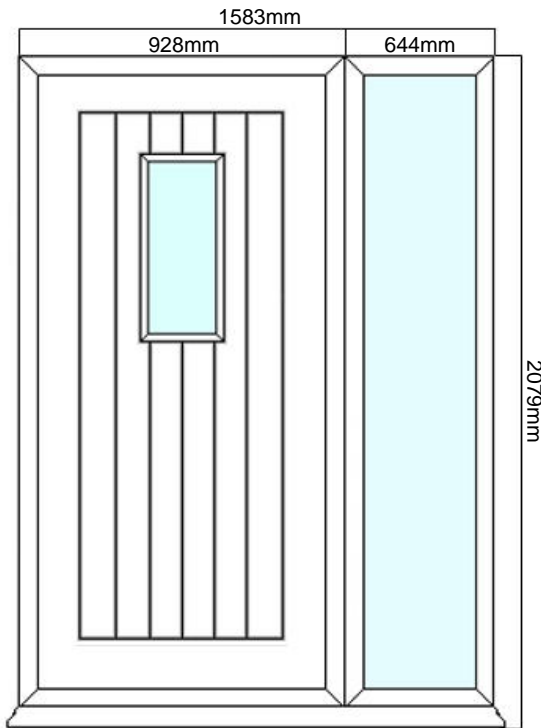

SUNNINGDALE COMPOSITE DOOR SET

COMPOSITE EXTERNAL DOOR + SINGLE SIDELITE

(AVAILABLE IN BLACK/WHITE, GREY/WHITE, BLUE/WHITE & CHARTWELL GREEN/WHITE)

Frame Head/Jamb

Frame & Drip Sill

(Sidelite also available on the opposite side of the door)

DOOR DIMENSIONS	DOOR & FRAME DIMENSIONS	RECOMMENDED BRICKWORK OPENING
836mm x 1957mm	1583mm x 2079mm	1593mm x 2089mm
UVALUE		1.4W/M2K
OPENING DIRECTION		INWARDS ONLY
WEIGHT APPROXIMATELY		98kg
DOOR THICKNESS		44MM