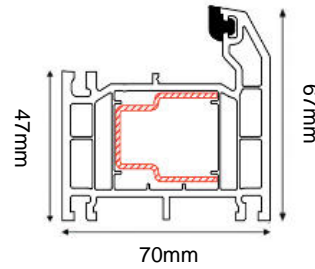

SUNNINGDALE COMPOSITE DOOR SET

COMPOSITE EXTERNAL DOOR + SINGLE SIDELITE

(AVAILABLE IN BLACK/WHITE, GREY/WHITE, BLUE/WHITE & CHARTWELL GREEN/WHITE)

Frame Head/Jamb

Frame & Drip Sill

(Sidelite also available on the opposite side of the door)

DOOR DIMENSIONS	DOOR & FRAME DIMENSIONS	RECOMMENDED BRICKWORK OPENING
836mm x 1957mm	1583mm x 2079mm	1593mm x 2089mm
UVALUE		1.4W/M2K
OPENING DIRECTION		INWARDS ONLY
WEIGHT APPROXIMATELY		98kg
DOOR THICKNESS		44MM