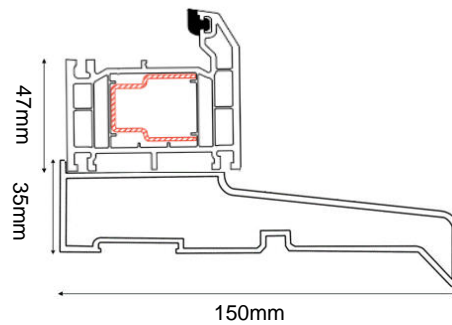

SUNNINGDALE COMPOSITE DOOR SET

COMPOSITE EXTERNAL DOOR + SINGLE SIDELITE

(AVAILABLE IN BLACK/WHITE, GREY/WHITE, BLUE/WHITE & CHARTWELL GREEN/WHITE)

Frame Head/Jamb

Frame & Drip Sill

(Sidelite also available on the opposite side of the door)

DOOR DIMENSIONS	DOOR & FRAME DIMENSIONS	RECOMMENDED BRICKWORK OPENING
836mm x 1957mm	1430mm x 2079mm	1440mm x 2089mm
UVALUE		1.4W/M2K
OPENING DIRECTION		INWARDS ONLY
WEIGHT APPROXIMATELY		95kg
DOOR THICKNESS		44MM