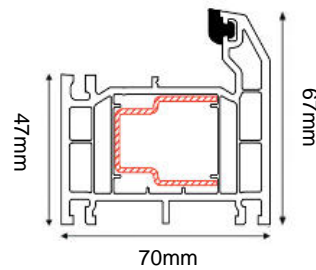

SUNNINGDALE COMPOSITE DOOR SET

COMPOSITE EXTERNAL DOOR + SINGLE SIDELITE

(AVAILABLE IN BLACK/WHITE, GREY/WHITE, BLUE/WHITE & CHARTWELL GREEN/WHITE)

Frame Head/Jamb

Frame & Drip Sill

(Sidelite also available on the opposite side of the door)

DOOR DIMENSIONS	DOOR & FRAME DIMENSIONS	RECOMMENDED BRICKWORK OPENING
836mm x 1957mm	1430mm x 2079mm	1440mm x 2089mm
UVALUE		1.4W/M2K
OPENING DIRECTION		INWARDS ONLY
WEIGHT APPROXIMATELY		95kg
DOOR THICKNESS		44MM