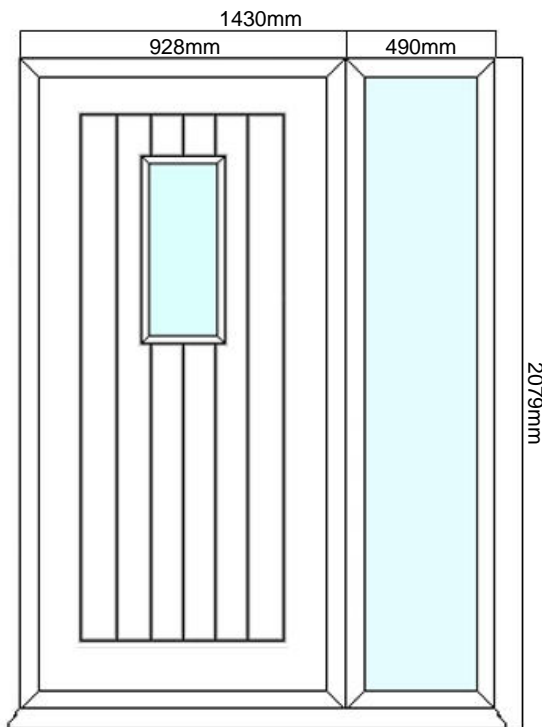

SUNNINGDALE COMPOSITE DOOR SET

COMPOSITE EXTERNAL DOOR + SINGLE SIDELITE

(AVAILABLE IN BLACK/WHITE, GREY/WHITE, BLUE/WHITE & CHARTWELL GREEN/WHITE)

Frame Head/Jamb

Frame & Drip Sill

(Sidelite also available on the opposite side of the door)

DOOR DIMENSIONS	DOOR & FRAME DIMENSIONS	RECOMMENDED BRICKWORK OPENING
836mm x 1957mm	1430mm x 2079mm	1440mm x 2089mm
UVALUE		1.4W/M2K
OPENING DIRECTION		INWARDS ONLY
WEIGHT APPROXIMATELY		95kg
DOOR THICKNESS		44MM