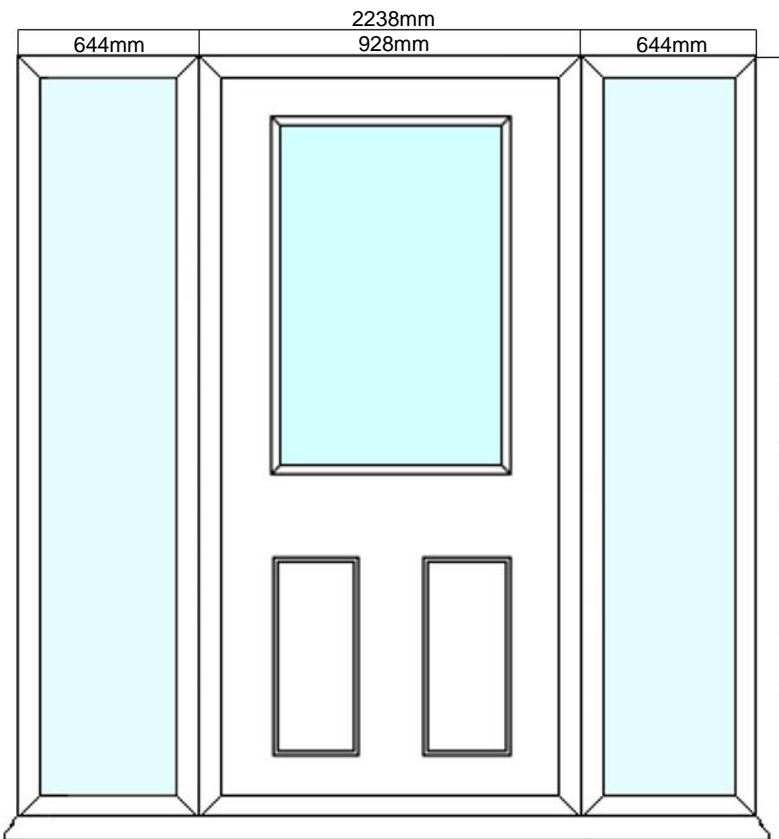

# LYTHAM COMPOSITE DOOR SET

COMPOSITE EXTERNAL DOOR + DOUBLE SIDELITE

(AVAILABLE IN BLACK/WHITE, GREY/WHITE, BLUE/WHITE & CHARTWELL GREEN/WHITE)

Frame Head/Jamb

Frame & Drip Sill

DOOR DIMENSIONS	DOOR & FRAME DIMENSIONS	RECOMMENDED BRICKWORK OPENING
836mm x 1957mm	2238mm x 2079mm	2248mm x 2089mm
UVALUE		1.4W/M2K
OPENING DIRECTION		INWARDS ONLY
WEIGHT APPROXIMATELY		132kg
DOOR THICKNESS		44MM