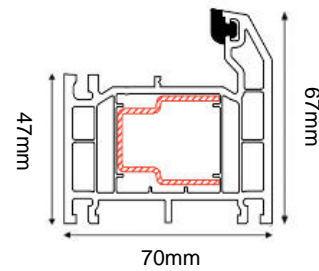

# LYTHAM COMPOSITE DOOR SET

COMPOSITE EXTERNAL DOOR + DOUBLE SIDELITE

(AVAILABLE IN BLACK/WHITE, GREY/WHITE, BLUE/WHITE & CHARTWELL GREEN/WHITE)

Frame Head/Jamb

Frame & Drip Sill

DOOR DIMENSIONS	DOOR & FRAME DIMENSIONS	RECOMMENDED BRICKWORK OPENING
836mm x 1957mm	2238mm x 2079mm	2248mm x 2089mm
UVALUE		1.4W/M2K
OPENING DIRECTION		INWARDS ONLY
WEIGHT APPROXIMATELY		132kg
DOOR THICKNESS		44MM