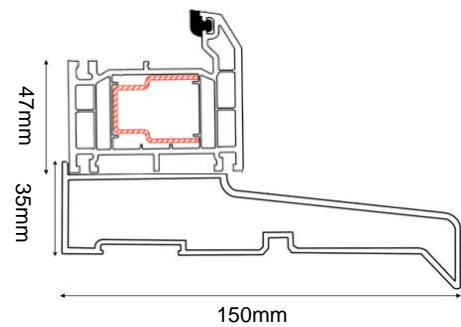

# LYTHAM COMPOSITE DOOR SET

COMPOSITE EXTERNAL DOOR + DOUBLE SIDELITE

(AVAILABLE IN BLACK/WHITE, GREY/WHITE, BLUE/WHITE & CHARTWELL GREEN/WHITE)

Frame Head/Jamb

Frame & Drip Sill

DOOR DIMENSIONS	DOOR & FRAME DIMENSIONS	RECOMMENDED BRICKWORK OPENING
836mm x 1957mm	2238mm x 2079mm	2248mm x 2089mm
UVALUE		1.4W/M2K
OPENING DIRECTION		INWARDS ONLY
WEIGHT APPROXIMATELY		132kg
DOOR THICKNESS		44MM