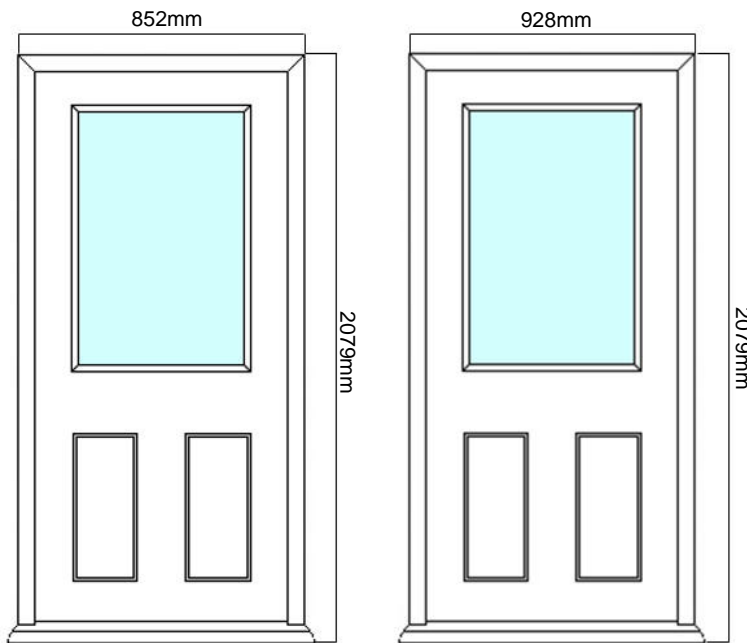

LYTHAM COMPOSITE DOOR SET

COMPOSITE EXTERNAL DOOR & FRAME

(AVAILABLE IN BLACK/WHITE, GREY/WHITE, BLUE/WHITE & CHARTWELL GREEN/WHITE)

Frame Head/Jamb

Threshold & Drip Sill

DOOR DIMENSIONS	DOOR & FRAME DIMENSIONS	RECOMMENDED BRICKWORK OPENING
760mm x 1984mm	852mm x 2079mm	862mm x 2089mm
836mm x 1984mm	928mm x 2079mm	938mm x 2089mm
UVALUE		1.4W/M2K
OPENING DIRECTION		INWARDS ONLY
WEIGHT APPROXIMATELY		52/55KG
DOOR THICKNESS		44MM