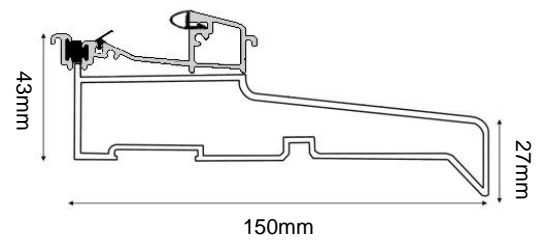

LYTHAM COMPOSITE DOOR SET

COMPOSITE EXTERNAL DOOR & FRAME

(AVAILABLE IN BLACK/WHITE, GREY/WHITE, BLUE/WHITE & CHARTWELL GREEN/WHITE)

Frame Head/Jamb

Threshold & Drip Sill

DOOR DIMENSIONS	DOOR & FRAME DIMENSIONS	RECOMMENDED BRICKWORK OPENING
760mm x 1984mm	852mm x 2079mm	862mm x 2089mm
836mm x 1984mm	928mm x 2079mm	938mm x 2089mm
UVALUE		1.4W/M2K
OPENING DIRECTION		INWARDS ONLY
WEIGHT APPROXIMATELY		52/55KG
DOOR THICKNESS		44MM