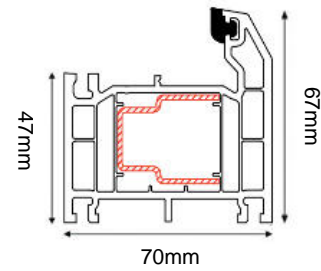

LYTHAM COMPOSITE DOOR SET

COMPOSITE EXTERNAL DOOR & FRAME

(AVAILABLE IN BLACK/WHITE, GREY/WHITE, BLUE/WHITE & CHARTWELL GREEN/WHITE)

Frame Head/Jamb

Threshold & Drip Sill

DOOR DIMENSIONS	DOOR & FRAME DIMENSIONS	RECOMMENDED BRICKWORK OPENING
760mm x 1984mm	852mm x 2079mm	862mm x 2089mm
836mm x 1984mm	928mm x 2079mm	938mm x 2089mm
UVALUE		1.4W/M2K
OPENING DIRECTION		INWARDS ONLY
WEIGHT APPROXIMATELY		52/55KG
DOOR THICKNESS		44MM