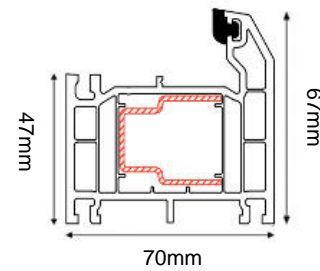

## SILVERSTONE COMPOSITE DOOR SET

COMPOSITE EXTERNAL DOOR + DOUBLE SIDELITE

(AVAILABLE IN BLACK/WHITE & GREY/WHITE)

Frame Head/Jamb

Frame & Drip Sill

DOOR DIMENSIONS	DOOR & FRAME DIMENSIONS	RECOMMENDED BRICKWORK OPENING
836mm x 1957mm	2238mm x 2079mm	2248mm x 2089mm
UVALUE		1.4W/M2K
OPENING DIRECTION		INWARDS ONLY
WEIGHT APPROXIMATELY		132kg
DOOR THICKNESS		44MM