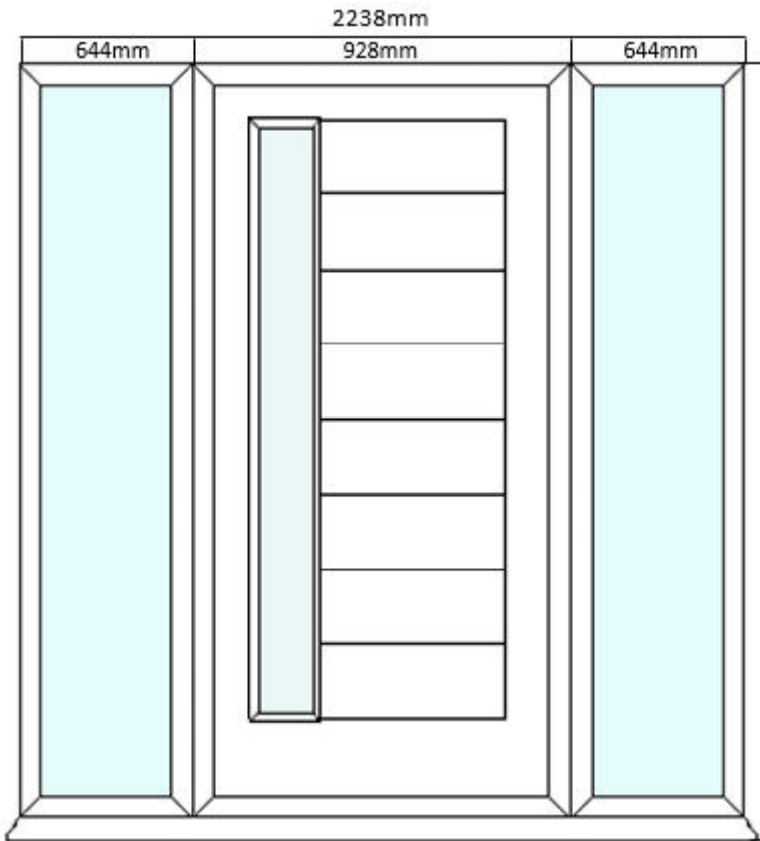

## SILVERSTONE COMPOSITE DOOR SET

COMPOSITE EXTERNAL DOOR + DOUBLE SIDELITE

(AVAILABLE IN BLACK/WHITE & GREY/WHITE)

Frame Head/Jamb

Frame & Drip Sill

DOOR DIMENSIONS	DOOR & FRAME DIMENSIONS	RECOMMENDED BRICKWORK OPENING
836mm x 1957mm	2238mm x 2079mm	2248mm x 2089mm
UVALUE		1.4W/M2K
OPENING DIRECTION		INWARDS ONLY
WEIGHT APPROXIMATELY		132kg
DOOR THICKNESS		44MM