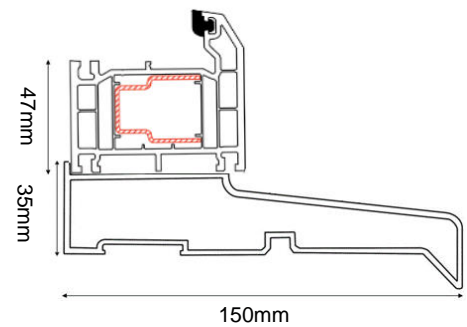

## SILVERSTONE COMPOSITE DOOR SET

COMPOSITE EXTERNAL DOOR + DOUBLE SIDELITE

(AVAILABLE IN BLACK/WHITE & GREY/WHITE)

Frame Head/Jamb

Frame & Drip Sill

DOOR DIMENSIONS	DOOR & FRAME DIMENSIONS	RECOMMENDED BRICKWORK OPENING
836mm x 1957mm	2238mm x 2079mm	2248mm x 2089mm
UVALUE		1.4W/M2K
OPENING DIRECTION		INWARDS ONLY
WEIGHT APPROXIMATELY		132kg
DOOR THICKNESS		44MM