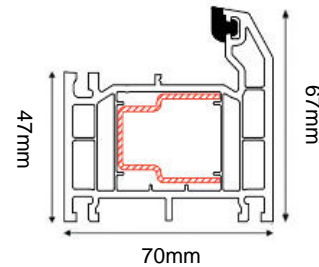

SILVERSTONE COMPOSITE DOOR SET

COMPOSITE EXTERNAL DOOR + DOUBLE SIDELITE

(AVAILABLE IN BLACK/WHITE & GREY/WHITE)

Frame Head/Jamb

Frame & Drip Sill

DOOR DIMENSIONS	DOOR & FRAME DIMENSIONS	RECOMMENDED BRICKWORK OPENING
836mm x 1957mm	1932mm x 2079mm	1942mm x 2089mm
UVALUE		1.4W/M2K
OPENING DIRECTION		INWARDS ONLY
WEIGHT APPROXIMATELY		126kg
DOOR THICKNESS		44MM