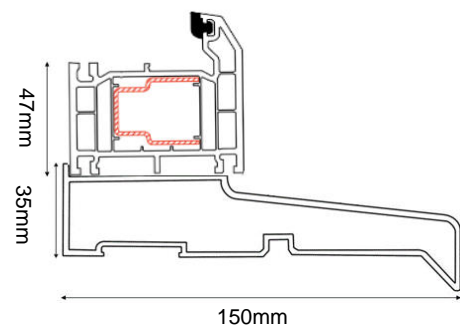

SILVERSTONE COMPOSITE DOOR SET

COMPOSITE EXTERNAL DOOR + DOUBLE SIDELITE

(AVAILABLE IN BLACK/WHITE & GREY/WHITE)

Frame Head/Jamb

Frame & Drip Sill

DOOR DIMENSIONS	DOOR & FRAME DIMENSIONS	RECOMMENDED BRICKWORK OPENING
836mm x 1957mm	1932mm x 2079mm	1942mm x 2089mm
UVALUE		1.4W/M2K
OPENING DIRECTION		INWARDS ONLY
WEIGHT APPROXIMATELY		126kg
DOOR THICKNESS		44MM