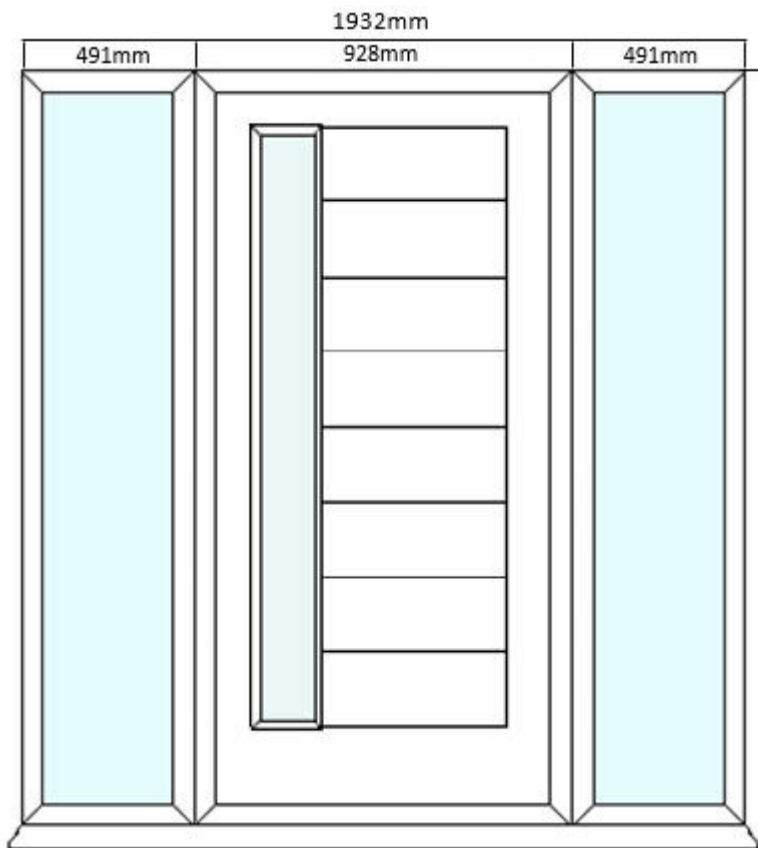

SILVERSTONE COMPOSITE DOOR SET

COMPOSITE EXTERNAL DOOR + DOUBLE SIDELITE

(AVAILABLE IN BLACK/WHITE & GREY/WHITE)

Frame Head/Jamb

Frame & Drip Sill

DOOR DIMENSIONS	DOOR & FRAME DIMENSIONS	RECOMMENDED BRICKWORK OPENING
836mm x 1957mm	1932mm x 2079mm	1942mm x 2089mm
UVALUE		1.4W/M2K
OPENING DIRECTION		INWARDS ONLY
WEIGHT APPROXIMATELY		126kg
DOOR THICKNESS		44MM