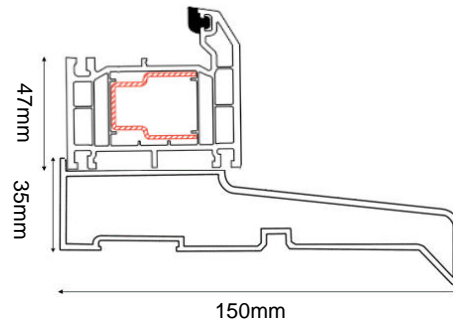

# SILVERSTONE COMPOSITE DOOR SET

COMPOSITE EXTERNAL DOOR + SINGLE SIDELITE

(AVAILABLE IN BLACK/WHITE & GREY/WHITE)

Frame Head/Jamb

Frame & Drip Sill

(Sidelite also available on the opposite side of the door)

DOOR DIMENSIONS	DOOR & FRAME DIMENSIONS	RECOMMENDED BRICKWORK OPENING
836mm x 1957mm	1583mm x 2079mm	1593mm x 2089mm
UVALUE		1.4W/M2K
OPENING DIRECTION		INWARDS ONLY
WEIGHT APPROXIMATELY		98kg
DOOR THICKNESS		44MM