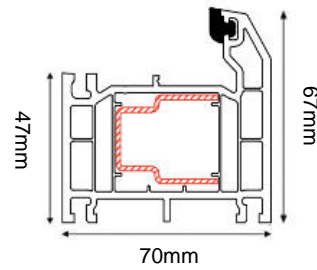

# SILVERSTONE COMPOSITE DOOR SET

COMPOSITE EXTERNAL DOOR + SINGLE SIDELITE

(AVAILABLE IN BLACK/WHITE & GREY/WHITE)

Frame Head/Jamb

Frame & Drip Sill

(Sidelite also available on the opposite side of the door)

DOOR DIMENSIONS	DOOR & FRAME DIMENSIONS	RECOMMENDED BRICKWORK OPENING
836mm x 1957mm	1583mm x 2079mm	1593mm x 2089mm
UVALUE		1.4W/M2K
OPENING DIRECTION		INWARDS ONLY
WEIGHT APPROXIMATELY		98kg
DOOR THICKNESS		44MM