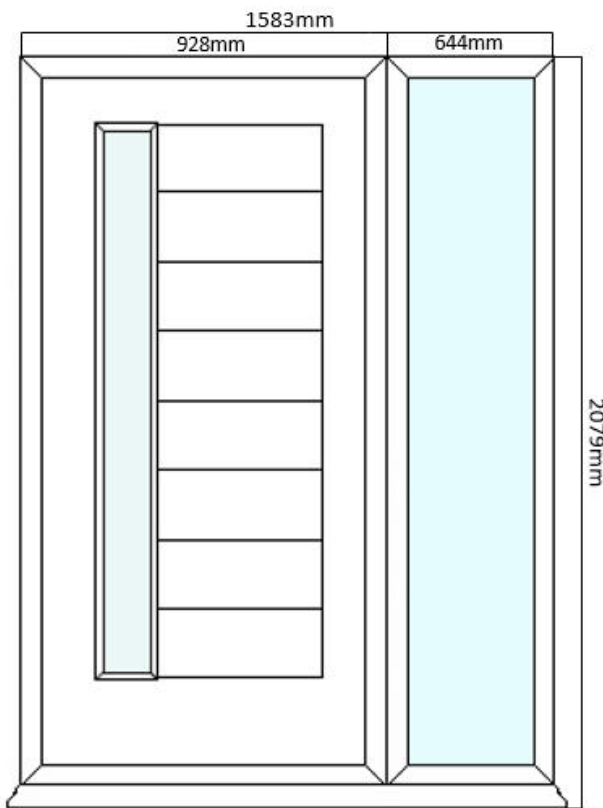

# SILVERSTONE COMPOSITE DOOR SET

COMPOSITE EXTERNAL DOOR + SINGLE SIDELITE

(AVAILABLE IN BLACK/WHITE & GREY/WHITE)

Frame Head/Jamb

Frame & Drip Sill

(Sidelite also available on the opposite side of the door)

DOOR DIMENSIONS	DOOR & FRAME DIMENSIONS	RECOMMENDED BRICKWORK OPENING
836mm x 1957mm	1583mm x 2079mm	1593mm x 2089mm
UVALUE		1.4W/M2K
OPENING DIRECTION		INWARDS ONLY
WEIGHT APPROXIMATELY		98kg
DOOR THICKNESS		44MM