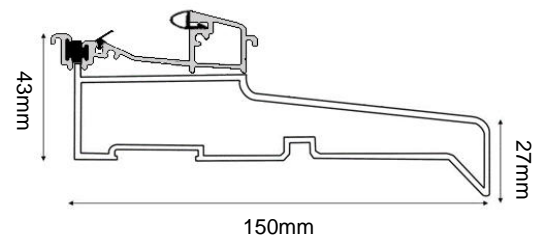

# SILVERSTONE COMPOSITE DOOR SET

COMPOSITE EXTERNAL DOOR & FRAME

(AVAILABLE IN BLACK/WHITE & GREY/WHITE)

Frame Head/Jamb

Threshold & Drip Sill

DOOR DIMENSIONS	DOOR & FRAME DIMENSIONS	RECOMMENDED BRICKWORK OPENING
760mm x 1984mm	852mm x 2079mm	862mm x 2089mm
836mm x 1984mm	928mm x 2079mm	938mm x 2089mm
UVALUE		1.4W/M2K
OPENING DIRECTION		INWARDS ONLY
WEIGHT APPROXIMATELY		52/55KG
DOOR THICKNESS		44MM