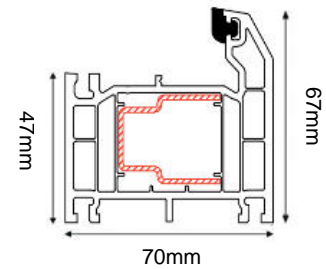

# SILVERSTONE COMPOSITE DOOR SET

COMPOSITE EXTERNAL DOOR & FRAME

(AVAILABLE IN BLACK/WHITE & GREY/WHITE)

Frame Head/Jamb

Threshold & Drip Sill

DOOR DIMENSIONS	DOOR & FRAME DIMENSIONS	RECOMMENDED BRICKWORK OPENING
760mm x 1984mm	852mm x 2079mm	862mm x 2089mm
836mm x 1984mm	928mm x 2079mm	938mm x 2089mm
UVALUE		1.4W/M2K
OPENING DIRECTION		INWARDS ONLY
WEIGHT APPROXIMATELY		52/55KG
DOOR THICKNESS		44MM