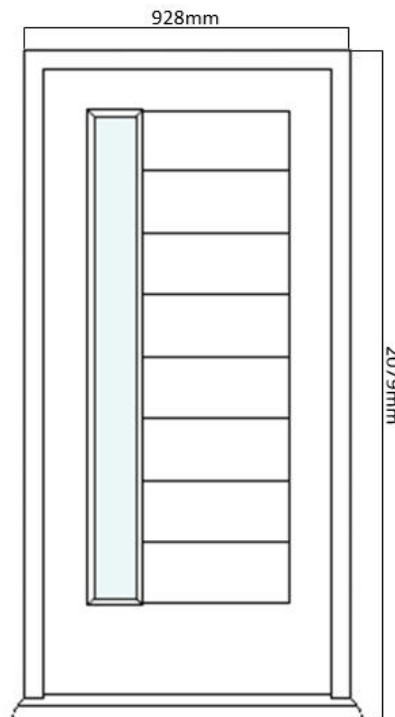

# SILVERSTONE COMPOSITE DOOR SET

COMPOSITE EXTERNAL DOOR & FRAME

(AVAILABLE IN BLACK/WHITE & GREY/WHITE)

Frame Head/Jamb

Threshold & Drip Sill

DOOR DIMENSIONS	DOOR & FRAME DIMENSIONS	RECOMMENDED BRICKWORK OPENING
760mm x 1984mm	852mm x 2079mm	862mm x 2089mm
836mm x 1984mm	928mm x 2079mm	938mm x 2089mm
UVALUE		1.4W/M2K
OPENING DIRECTION		INWARDS ONLY
WEIGHT APPROXIMATELY		52/55KG
DOOR THICKNESS		44MM