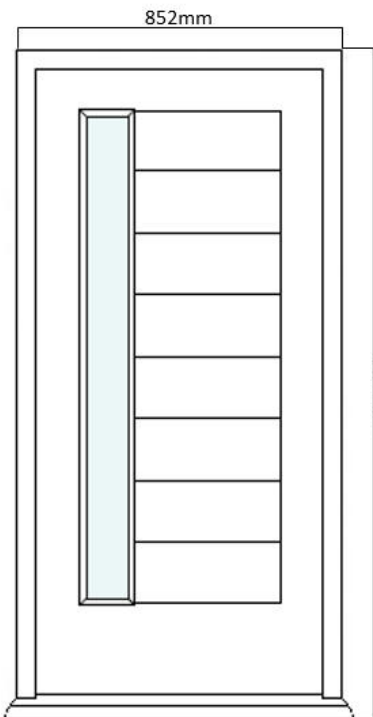

# SILVERSTONE COMPOSITE DOOR SET

COMPOSITE EXTERNAL DOOR & FRAME

(AVAILABLE IN BLACK/WHITE & GREY/WHITE)

Frame Head/Jamb

Threshold & Drip Sill

DOOR DIMENSIONS	DOOR & FRAME DIMENSIONS	RECOMMENDED BRICKWORK OPENING
760mm x 1984mm	852mm x 2079mm	862mm x 2089mm
836mm x 1984mm	928mm x 2079mm	938mm x 2089mm
UVALUE		1.4W/M2K
OPENING DIRECTION		INWARDS ONLY
WEIGHT APPROXIMATELY		52/55KG
DOOR THICKNESS		44MM