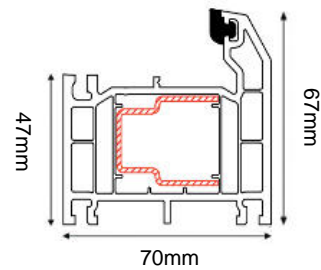

# MONACO COMPOSITE DOOR SET

COMPOSITE EXTERNAL DOOR + SINGLE SIDELITE

(AVAILABLE IN BLACK/WHITE & GREY/WHITE)

Frame Head/Jamb

Frame & Drip Sill

(Sidelite also available on the opposite side of the door)

DOOR DIMENSIONS	DOOR & FRAME DIMENSIONS	RECOMMENDED BRICKWORK OPENING
836mm x 1957mm	1583mm x 2079mm	1593mm x 2089mm
UVALUE		1.4W/M2K
OPENING DIRECTION		INWARDS ONLY
WEIGHT APPROXIMATELY		98kg
DOOR THICKNESS		44MM