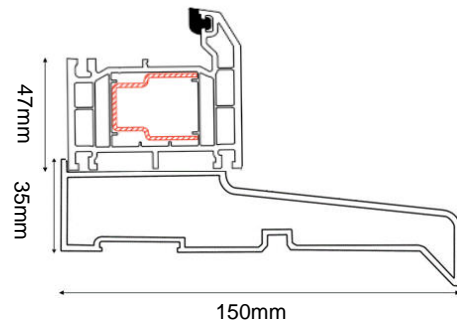

# MONACO COMPOSITE DOOR SET

COMPOSITE EXTERNAL DOOR + SINGLE SIDELITE

(AVAILABLE IN BLACK/WHITE & GREY/WHITE)

Frame Head/Jamb

Frame & Drip Sill

(Sidelite also available on the opposite side of the door)

DOOR DIMENSIONS	DOOR & FRAME DIMENSIONS	RECOMMENDED BRICKWORK OPENING
836mm x 1957mm	1583mm x 2079mm	1593mm x 2089mm
UVALUE		1.4W/M2K
OPENING DIRECTION		INWARDS ONLY
WEIGHT APPROXIMATELY		98kg
DOOR THICKNESS		44MM