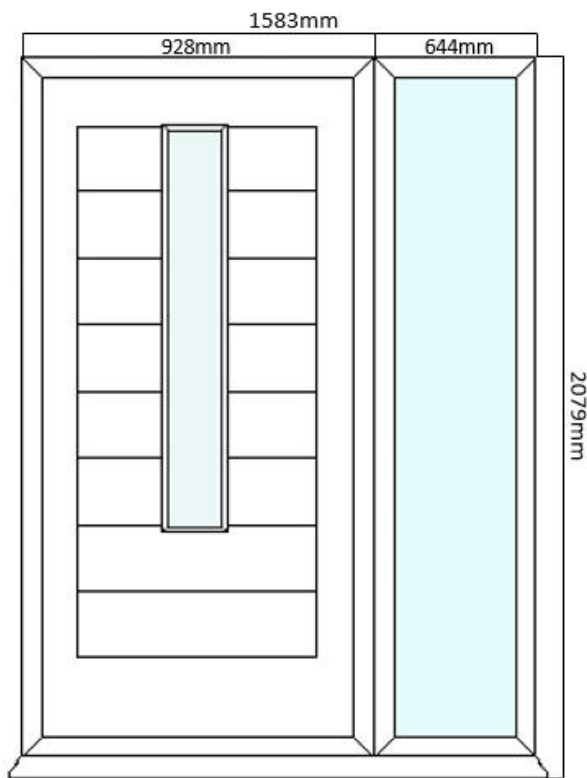

# MONACO COMPOSITE DOOR SET

COMPOSITE EXTERNAL DOOR + SINGLE SIDELITE

(AVAILABLE IN BLACK/WHITE & GREY/WHITE)

Frame Head/Jamb

Frame & Drip Sill

(Sidelite also available on the opposite side of the door)

DOOR DIMENSIONS	DOOR & FRAME DIMENSIONS	RECOMMENDED BRICKWORK OPENING
836mm x 1957mm	1583mm x 2079mm	1593mm x 2089mm
UVALUE		1.4W/M2K
OPENING DIRECTION		INWARDS ONLY
WEIGHT APPROXIMATELY		98kg
DOOR THICKNESS		44MM