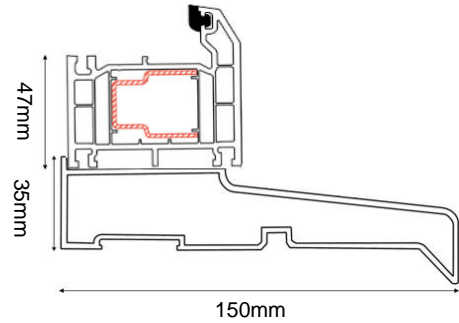

## MONACO COMPOSITE DOOR SET

COMPOSITE EXTERNAL DOOR + SINGLE SIDELITE

(AVAILABLE IN BLACK/WHITE & GREY/WHITE)

Frame Head/Jamb

Frame & Drip Sill

(Sidelite also available on the opposite side of the door)

DOOR DIMENSIONS	DOOR & FRAME DIMENSIONS	RECOMMENDED BRICKWORK OPENING
836mm x 1957mm	1430mm x 2079mm	1440mm x 2089mm
UVALUE		1.4W/M2K
OPENING DIRECTION		INWARDS ONLY
WEIGHT APPROXIMATELY		95kg
DOOR THICKNESS		44MM