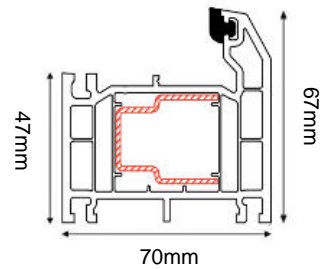

## MONACO COMPOSITE DOOR SET

COMPOSITE EXTERNAL DOOR + SINGLE SIDELITE

(AVAILABLE IN BLACK/WHITE & GREY/WHITE)

Frame Head/Jamb

Frame & Drip Sill

(Sidelite also available on the opposite side of the door)

DOOR DIMENSIONS	DOOR & FRAME DIMENSIONS	RECOMMENDED BRICKWORK OPENING
836mm x 1957mm	1430mm x 2079mm	1440mm x 2089mm
UVALUE		1.4W/M2K
OPENING DIRECTION		INWARDS ONLY
WEIGHT APPROXIMATELY		95kg
DOOR THICKNESS		44MM