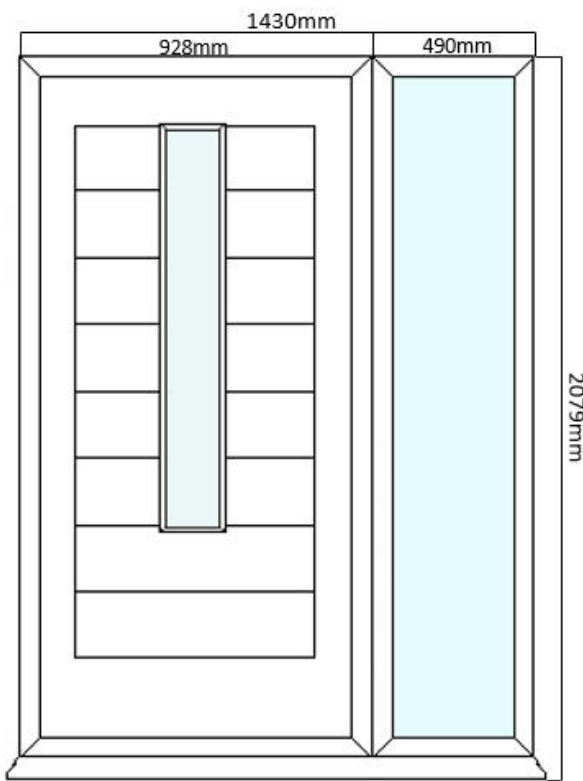

## MONACO COMPOSITE DOOR SET

COMPOSITE EXTERNAL DOOR + SINGLE SIDELITE

(AVAILABLE IN BLACK/WHITE & GREY/WHITE)

Frame Head/Jamb

Frame & Drip Sill

(Sidelite also available on the opposite side of the door)

DOOR DIMENSIONS	DOOR & FRAME DIMENSIONS	RECOMMENDED BRICKWORK OPENING
836mm x 1957mm	1430mm x 2079mm	1440mm x 2089mm
UVALUE		1.4W/M2K
OPENING DIRECTION		INWARDS ONLY
WEIGHT APPROXIMATELY		95kg
DOOR THICKNESS		44MM