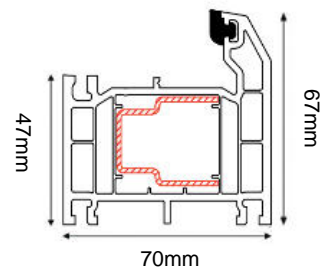

MONZA COMPOSITE DOOR SET

COMPOSITE EXTERNAL DOOR + DOUBLE SIDELITE

(AVAILABLE IN BLACK/WHITE & GREY/WHITE)

Frame Head/Jamb

Frame & Drip Sill

DOOR DIMENSIONS	DOOR & FRAME DIMENSIONS	RECOMMENDED BRICKWORK OPENING
836mm x 1957mm	2238mm x 2079mm	2248mm x 2089mm
UVALUE		1.4W/M2K
OPENING DIRECTION		INWARDS ONLY
WEIGHT APPROXIMATELY		132kg
DOOR THICKNESS		44MM