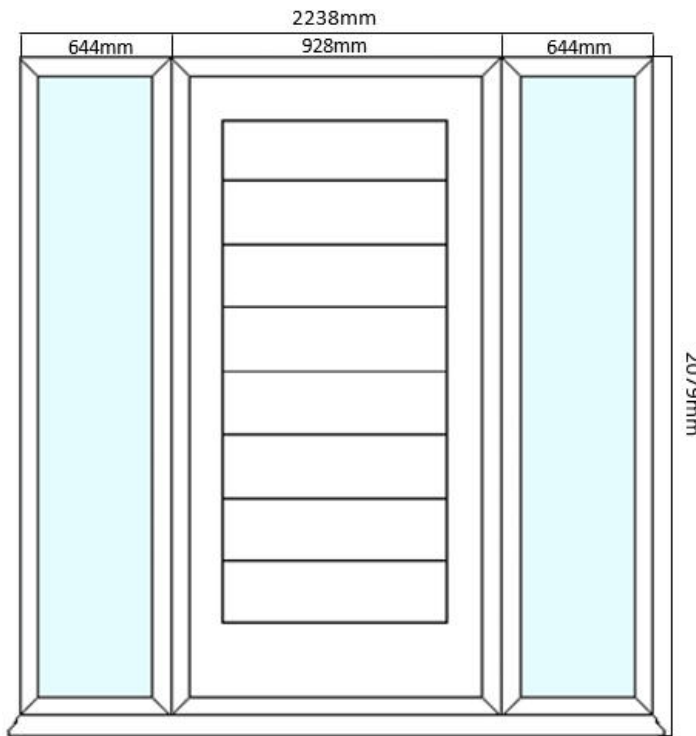

MONZA COMPOSITE DOOR SET

COMPOSITE EXTERNAL DOOR + DOUBLE SIDELITE

(AVAILABLE IN BLACK/WHITE & GREY/WHITE)

Frame Head/Jamb

Frame & Drip Sill

DOOR DIMENSIONS	DOOR & FRAME DIMENSIONS	RECOMMENDED BRICKWORK OPENING
836mm x 1957mm	2238mm x 2079mm	2248mm x 2089mm
UVALUE		1.4W/M2K
OPENING DIRECTION		INWARDS ONLY
WEIGHT APPROXIMATELY		132kg
DOOR THICKNESS		44MM