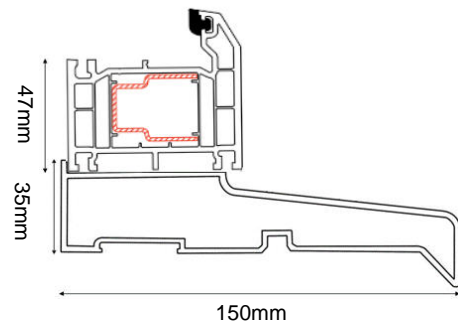

MONZA COMPOSITE DOOR SET

COMPOSITE EXTERNAL DOOR + DOUBLE SIDELITE

(AVAILABLE IN BLACK/WHITE & GREY/WHITE)

Frame Head/Jamb

Frame & Drip Sill

DOOR DIMENSIONS	DOOR & FRAME DIMENSIONS	RECOMMENDED BRICKWORK OPENING
836mm x 1957mm	2238mm x 2079mm	2248mm x 2089mm
UVALUE		1.4W/M2K
OPENING DIRECTION		INWARDS ONLY
WEIGHT APPROXIMATELY		132kg
DOOR THICKNESS		44MM