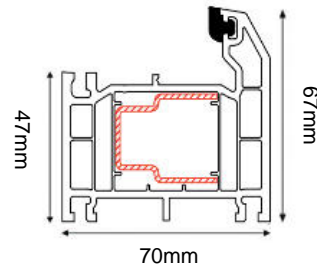

## MONZA COMPOSITE DOOR SET

COMPOSITE EXTERNAL DOOR + SINGLE SIDELITE

(AVAILABLE IN BLACK/WHITE & GREY/WHITE)

Frame Head/Jamb

Frame & Drip Sill

(Sidelite also available on the opposite side of the door)

DOOR DIMENSIONS	DOOR & FRAME DIMENSIONS	RECOMMENDED BRICKWORK OPENING
836mm x 1957mm	1583mm x 2079mm	1593mm x 2089mm
UVALUE		1.4W/M2K
OPENING DIRECTION		INWARDS ONLY
WEIGHT APPROXIMATELY		98kg
DOOR THICKNESS		44MM