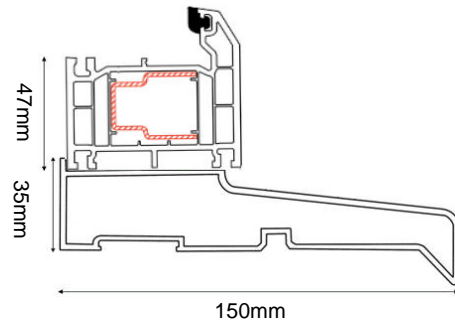

## MONZA COMPOSITE DOOR SET

COMPOSITE EXTERNAL DOOR + SINGLE SIDELITE

(AVAILABLE IN BLACK/WHITE & GREY/WHITE)

Frame Head/Jamb

Frame & Drip Sill

(Sidelite also available on the opposite side of the door)

DOOR DIMENSIONS	DOOR & FRAME DIMENSIONS	RECOMMENDED BRICKWORK OPENING
836mm x 1957mm	1583mm x 2079mm	1593mm x 2089mm
UVALUE		1.4W/M2K
OPENING DIRECTION		INWARDS ONLY
WEIGHT APPROXIMATELY		98kg
DOOR THICKNESS		44MM