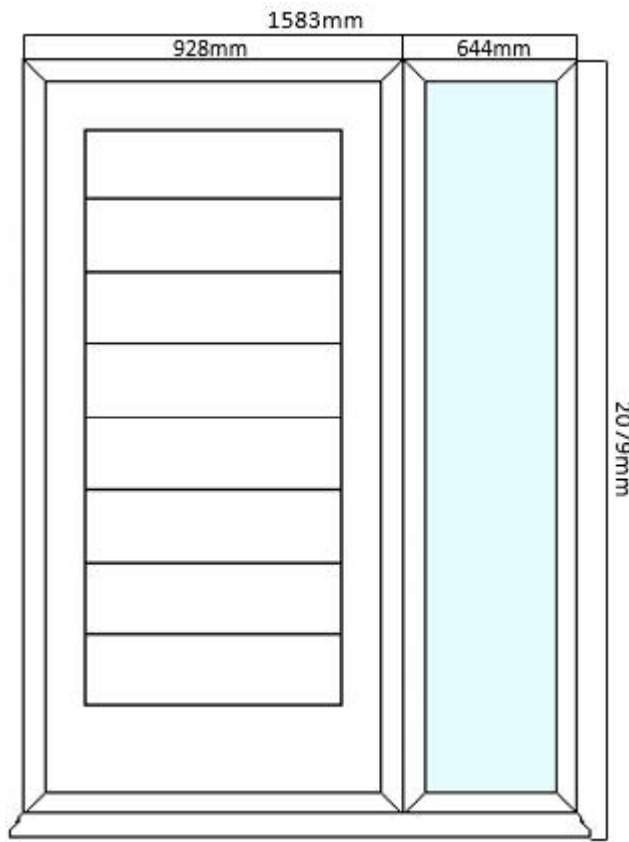

## MONZA COMPOSITE DOOR SET

COMPOSITE EXTERNAL DOOR + SINGLE SIDELITE

(AVAILABLE IN BLACK/WHITE & GREY/WHITE)

Frame Head/Jamb

Frame & Drip Sill

(Sidelite also available on the opposite side of the door)

DOOR DIMENSIONS	DOOR & FRAME DIMENSIONS	RECOMMENDED BRICKWORK OPENING
836mm x 1957mm	1583mm x 2079mm	1593mm x 2089mm
UVALUE		1.4W/M2K
OPENING DIRECTION		INWARDS ONLY
WEIGHT APPROXIMATELY		98kg
DOOR THICKNESS		44MM