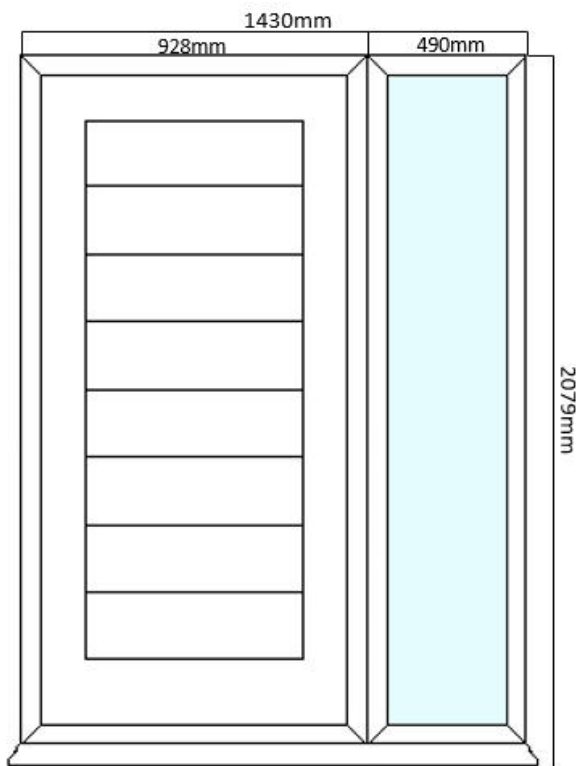

MONZA COMPOSITE DOOR SET

COMPOSITE EXTERNAL DOOR + SINGLE SIDELITE

(AVAILABLE IN BLACK/WHITE & GREY/WHITE)

(Sidelite also available on the opposite side of the door)

Frame Head/Jamb

Frame & Drip Sill

DOOR DIMENSIONS	DOOR & FRAME DIMENSIONS	RECOMMENDED BRICKWORK OPENING
836mm x 1957mm	1430mm x 2079mm	1440mm x 2089mm
UVALUE		1.4W/M2K
OPENING DIRECTION		INWARDS ONLY
WEIGHT APPROXIMATELY		95kg
DOOR THICKNESS		44MM