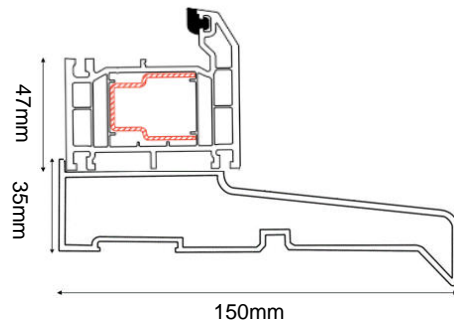

MONZA COMPOSITE DOOR SET

COMPOSITE EXTERNAL DOOR + SINGLE SIDELITE

(AVAILABLE IN BLACK/WHITE & GREY/WHITE)

(Sidelite also available on the opposite side of the door)

Frame Head/Jamb

Frame & Drip Sill

DOOR DIMENSIONS	DOOR & FRAME DIMENSIONS	RECOMMENDED BRICKWORK OPENING
836mm x 1957mm	1430mm x 2079mm	1440mm x 2089mm
UVALUE		1.4W/M2K
OPENING DIRECTION		INWARDS ONLY
WEIGHT APPROXIMATELY		95kg
DOOR THICKNESS		44MM