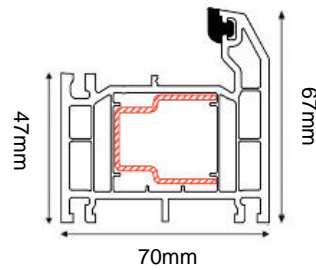

MONZA COMPOSITE DOOR SET

COMPOSITE EXTERNAL DOOR + SINGLE SIDELITE

(AVAILABLE IN BLACK/WHITE & GREY/WHITE)

(Sidelite also available on the opposite side of the door)

Frame Head/Jamb

Frame & Drip Sill

DOOR DIMENSIONS	DOOR & FRAME DIMENSIONS	RECOMMENDED BRICKWORK OPENING
836mm x 1957mm	1430mm x 2079mm	1440mm x 2089mm
UVALUE		1.4W/M2K
OPENING DIRECTION		INWARDS ONLY
WEIGHT APPROXIMATELY		95kg
DOOR THICKNESS		44MM