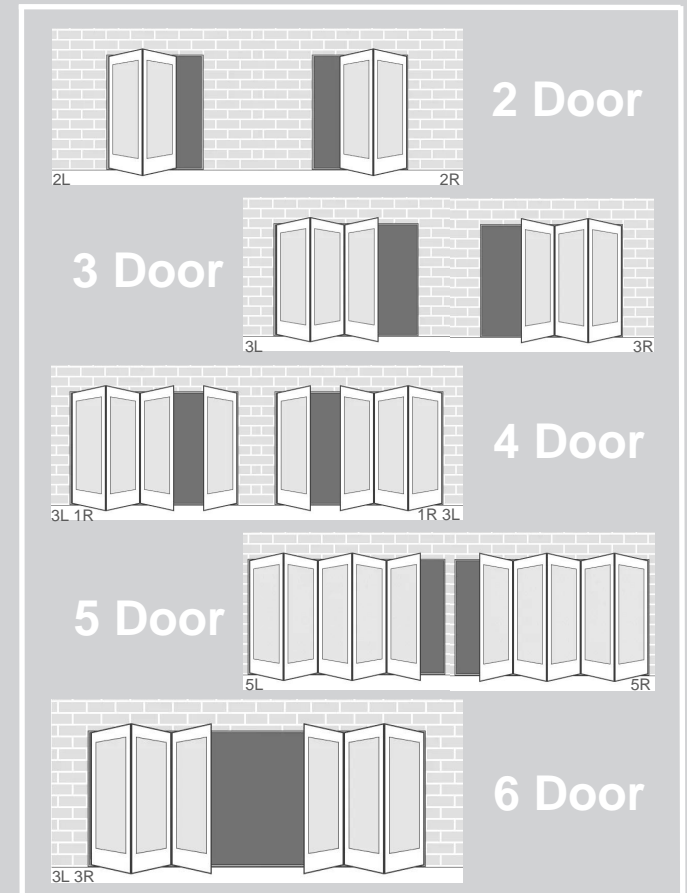

Supreme

BIFOLD DOOR STANDARD SIZES & CONFIGURATIONS

SIZE	VISIBLE GLASS*	OUTER FRAME	BRICKWORK	WEIGHT
1.8m (2 Door)	726mm	1790mm x 2090mm	1.8m x 2.1m	82kg
2.1m (3 Door)	556mm	2090mm x 2090mm	2.1m x 2.1m	90kg
2.4m (3 Door)	656mm	2390mm x 2090mm	2.4m x 2.1m	103kg
2.7m (3 Door)	756mm	2690mm x 2090mm	2.7m x 2.1m	115kg
3.0m (3 Door)	856mm	2990mm x 2090mm	3.0m x 2.1m	130kg
3.6m (4 Door)	766mm	3590mm x 2090mm	3.6m x 2.1m	160kg
4.0m (4 Door)	866mm	3990mm x 2090mm	4.0m x 2.1m	166kg
4.2m (5 Door)	715mm	4190mm x 2090mm	4.2m x 2.1m	172kg
4.8m (5 Door)	835mm	4790mm x 2090mm	4.8m x 2.1m	201kg
4.8m (6 Door)	678mm	4790mm x 2090mm	4.8m x 2.1m	195kg
5.0m (5 Door)	875mm	4990mm x 2090mm	5.0m x 2.1m	208kg
6.0m (6 Door)	878mm	5990mm x 2090mm	6.0m x 2.1m	251kg

(Bespoke sizes and configurations available upon request)

* Visible glass dimensions shown are per door leaf

For more information:

01625 44 28 99 | sales@vufold.co.uk | vufold.co.uk