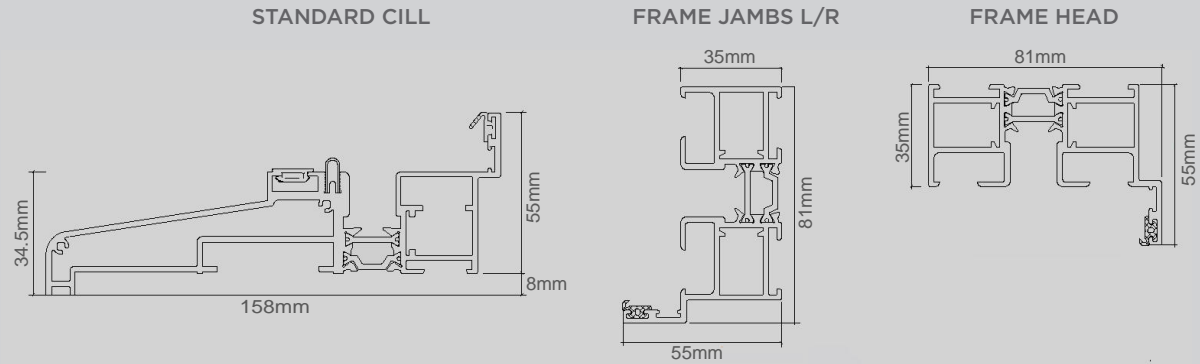

Product Specification

Supreme

BIFOLD

Our most contemporary doors to date. Boasting our narrowest sightlines with a glass-to-glass measurement of only 120mm. The Supreme range offers a selection of configurable options with an internal one-piece threshold for quicker installations. Like all Vufold products, they're beautifully engineered and come ready-glazed, complete with all the drill bits and fixings you need for super-smooth easy installation.

(Detailed product diagrams overleaf)

Product Overview

Supreme

BIFOLD

Max Individual Door Size 1.0m
Max Individual Door Height 2.5m
Max Individual Door Weight 120Kg

| TECH SPEC | DOUBLE GLAZED |
|-------------------------|-----------------|
| Frame depth | 81mm |
| Typical sightline | 120mm |
| Profile | Square |
| Maximum panel width | 1.0m |
| Maximum panel height | 2.5m |
| Energy Rating | C |
| Air permeability | Class 4 600Pa |
| Resistance to wind load | Class A3 1200Pa |
| Water tightness | Class 9A 150Pa |