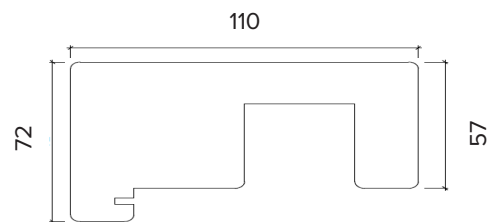

EDGE SLIMLINE

2.7M (APPROX 9FT)

3 DOOR, UNFINISHED OAK VENEER, INTERNAL BI-FOLD DOORS, WITHOUT A BOTTOM TRACK

FRAME HEAD

FRAME JAMBS L/R

VISIBLE GLASS AREA	3.55 m ²
BRICKWORK OPENING	2700MM x 2064MM (WxH)
WEIGHT APPROXIMATELY	110.5KG