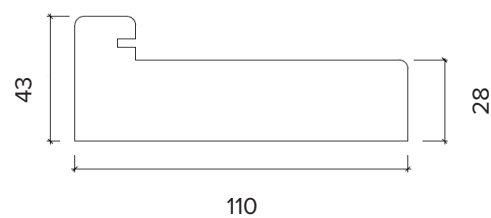

EDGE SLIMLINE

2.7M (APPROX 9FT)

3 DOOR, UNFINISHED OAK VENEER, INTERNAL BI-FOLD DOORS, WITHOUT A BOTTOM TRACK

FRAME HEAD

FRAME JAMBS L/R

VISIBLE GLASS AREA	3.55 m ²
BRICKWORK OPENING	2700MM x 2064MM (WxH)
WEIGHT APPROXIMATELY	110.5KG