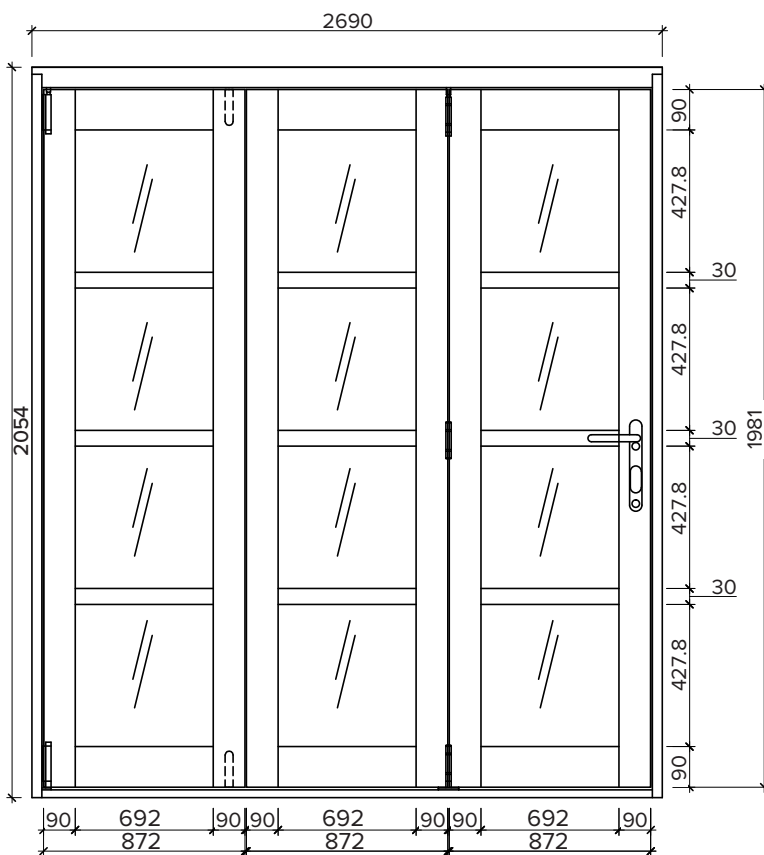

EDGE SLIMLINE

2.7M (APPROX 9FT)

3 DOOR, UNFINISHED OAK VENEER, INTERNAL BI-FOLD DOORS, WITHOUT A BOTTOM TRACK

FRAME HEAD

FRAME JAMBS L/R

VISIBLE GLASS AREA	3.55 m ²
BRICKWORK OPENING	2700MM x 2064MM (WxH)
WEIGHT APPROXIMATELY	110.5KG